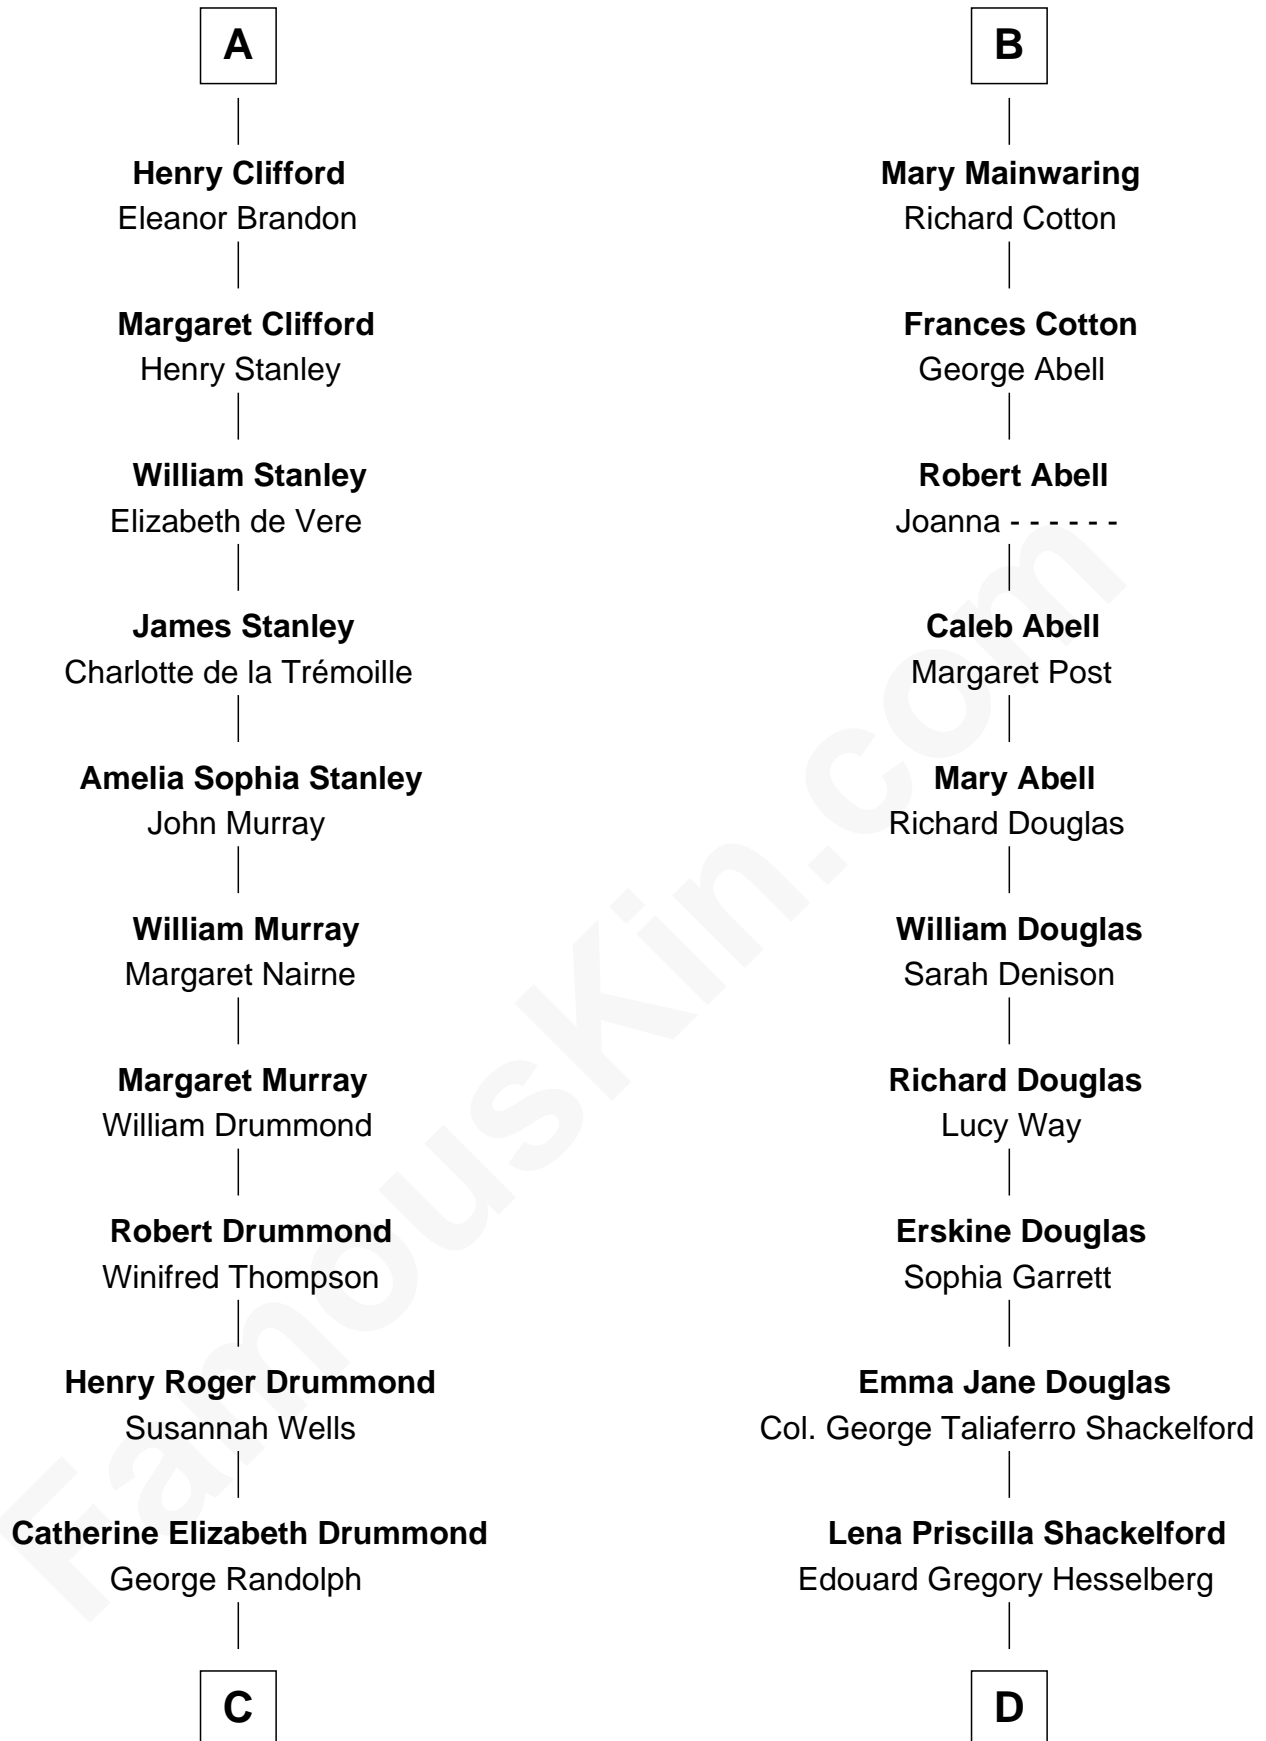

# FamousKin.com Relationship Chart of

**Hugh Grant**

*Movie Actor*

19th cousin 2 times removed of

**Illeana Douglas**

*TV and Movie Actress*

**Sir Thomas de Beauchamp**

Katherine de Mortimer

Joan Fitzalan

**Joan Beauchamp**

James Butler

**Elizabeth Butler**

John Talbot

**Ann Talbot**

Sir Henry Vernon

**Elizabeth Vernon**

Sir Robert Corbet

**Dorothy Corbet**

Sir Richard Mainwaring

**Sir Arthur Mainwaring**

Margaret Mainwaring

**B**

**C**

**Cyril Randolph**  
Frances Selina Hervey