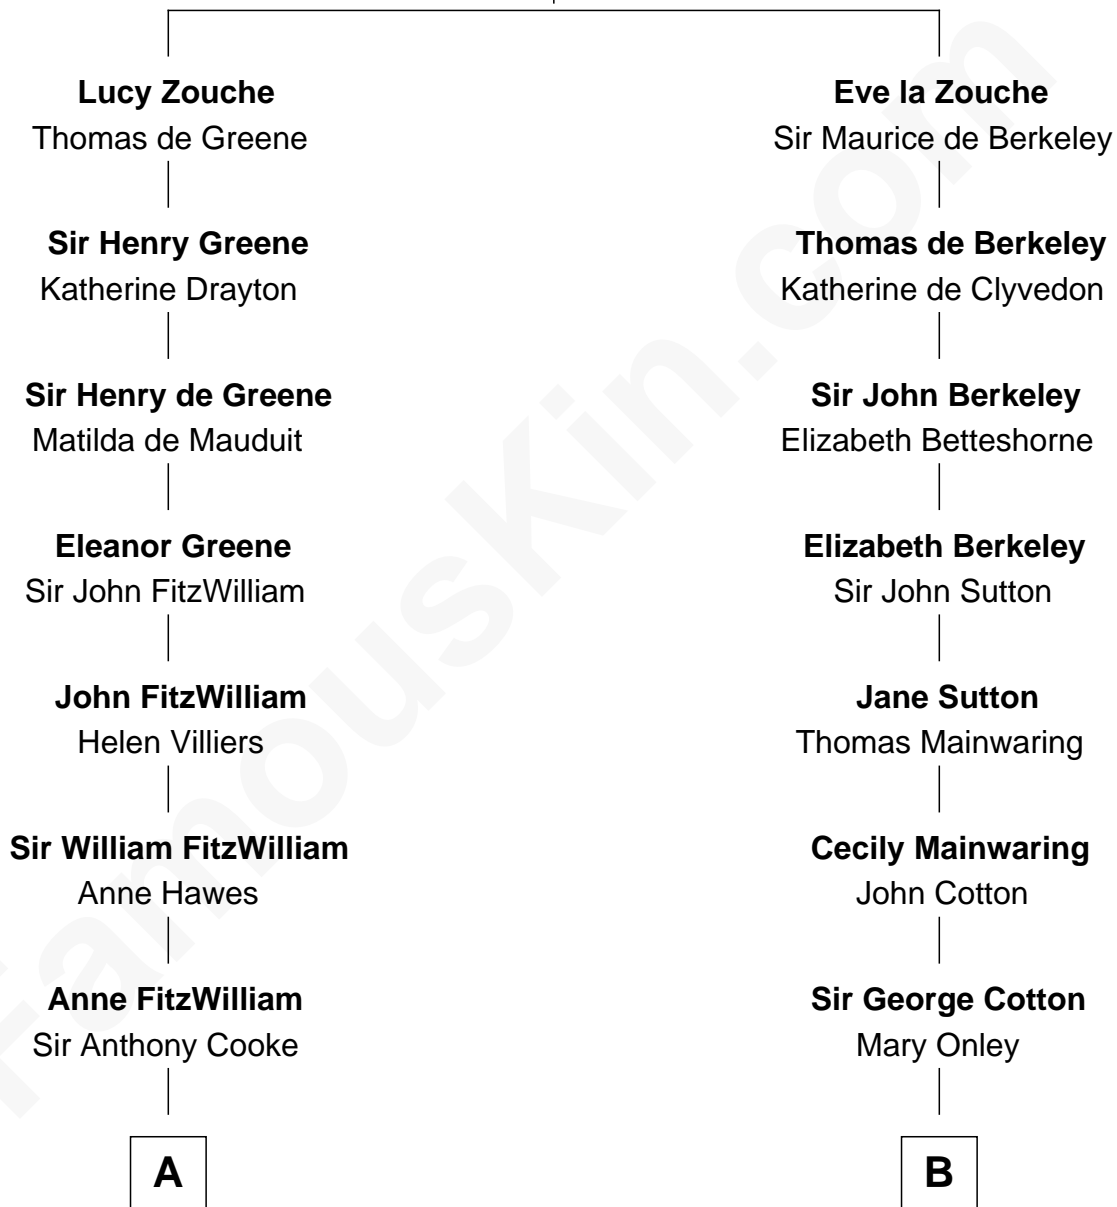

# FamousKin.com Relationship Chart of

**Hugh Grant**

*Movie Actor*

19th cousin 2 times removed of

**Illeana Douglas**

*TV and Movie Actress*

**Eudo la Zouche**  
Milicent de Cantilupe

**C**

**Cyril Randolph**  
Frances Selina Hervey

**Felton George Randolph**  
Emily Margaret Nepean

**Margaret Isobel Randolph**  
John Cassilis MacLean

**Fynvola Susan MacLean**  
James Murray Grant

**Hugh Grant**  
*Movie Actor*

**D**

**Melvyn Edouard Hesselberg**  
Rosalind Hightower

**Gregory Hesselberg**  
Joan Georgescu

**Illeana Douglas**  
*TV and Movie Actress*