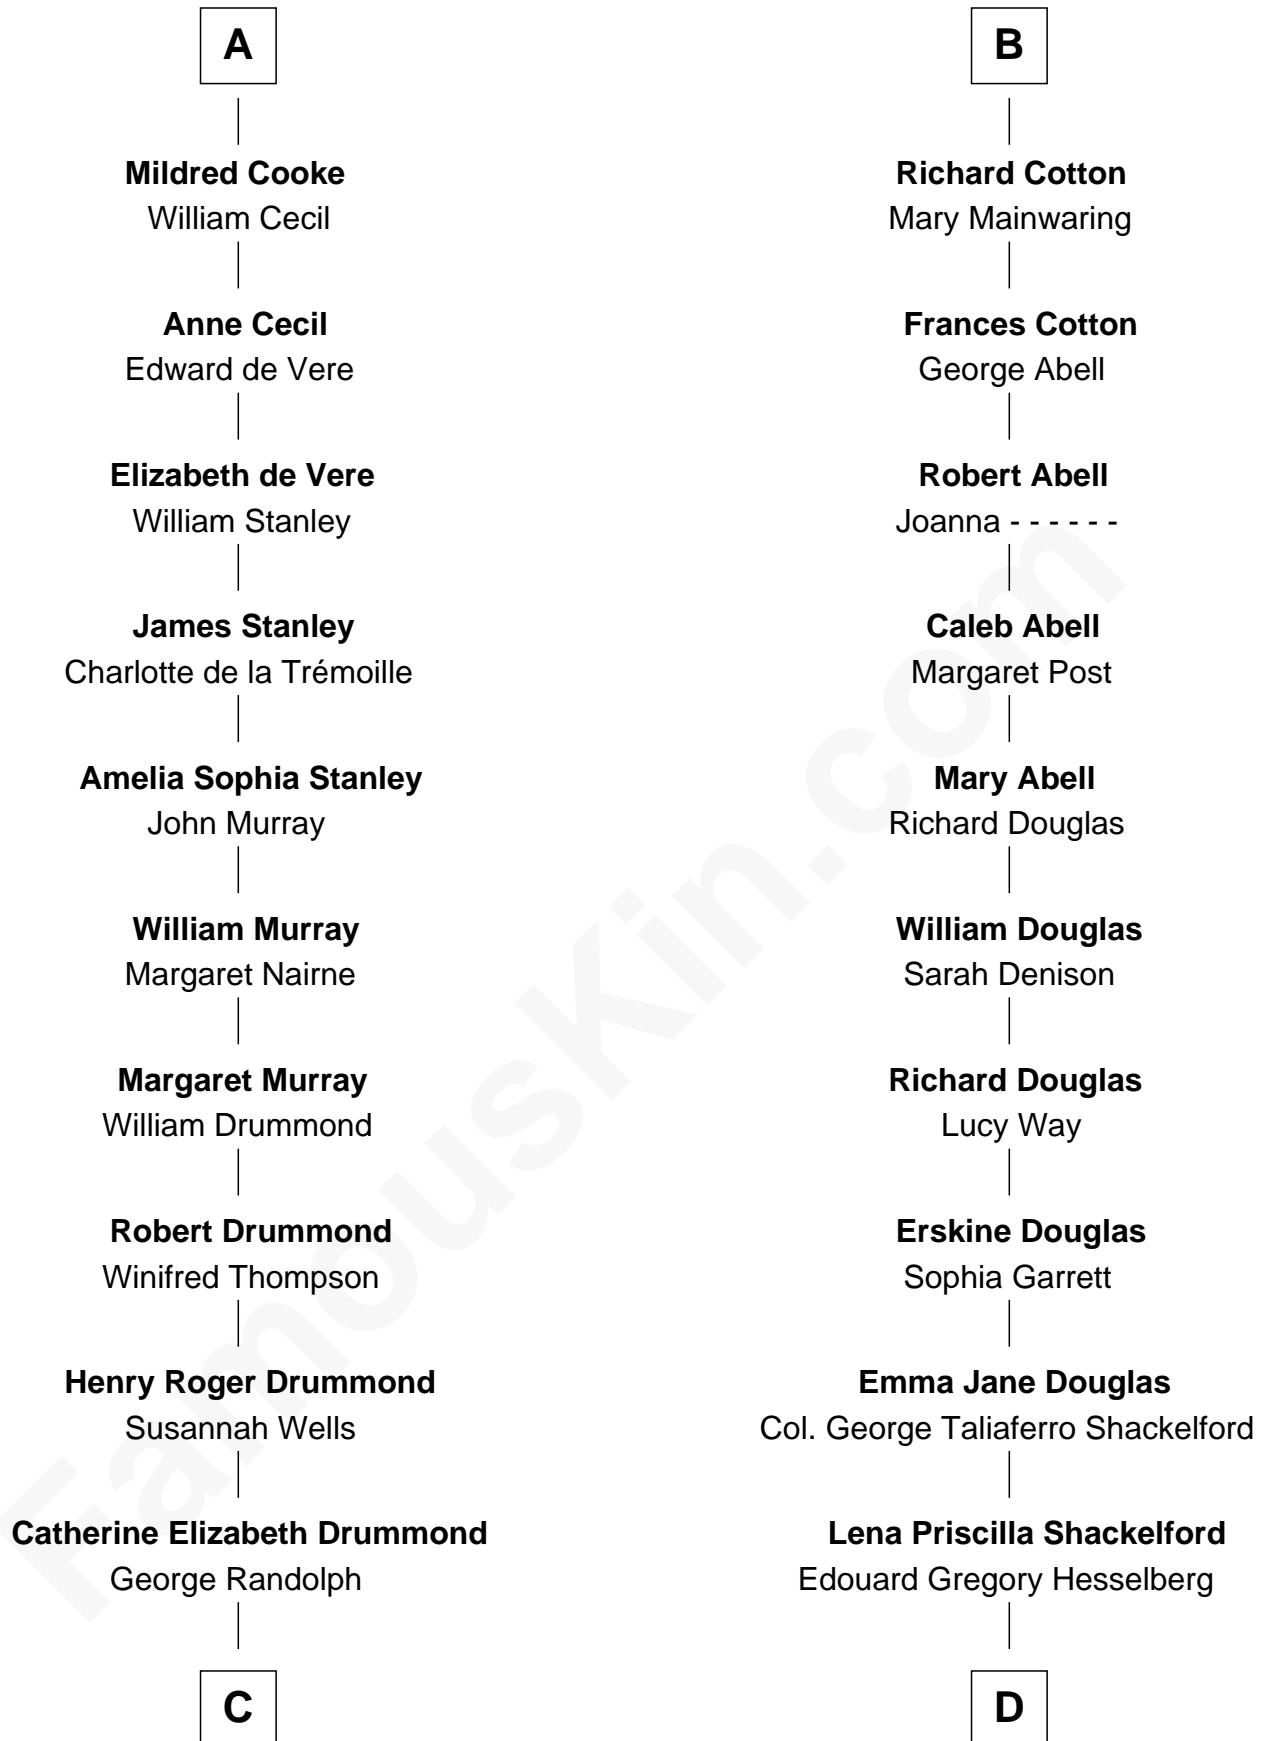

# FamousKin.com Relationship Chart of

**Hugh Grant**

*Movie Actor*

19th cousin 2 times removed of

**Illeana Douglas**

*TV and Movie Actress*

**Eudo la Zouche**  
Milicent de Cantilupe

**C**

**Cyril Randolph**  
Frances Selina Hervey

**Felton George Randolph**  
Emily Margaret Nepean

**Margaret Isobel Randolph**  
John Cassilis MacLean

**Fynvola Susan MacLean**  
James Murray Grant

**Hugh Grant**  
*Movie Actor*