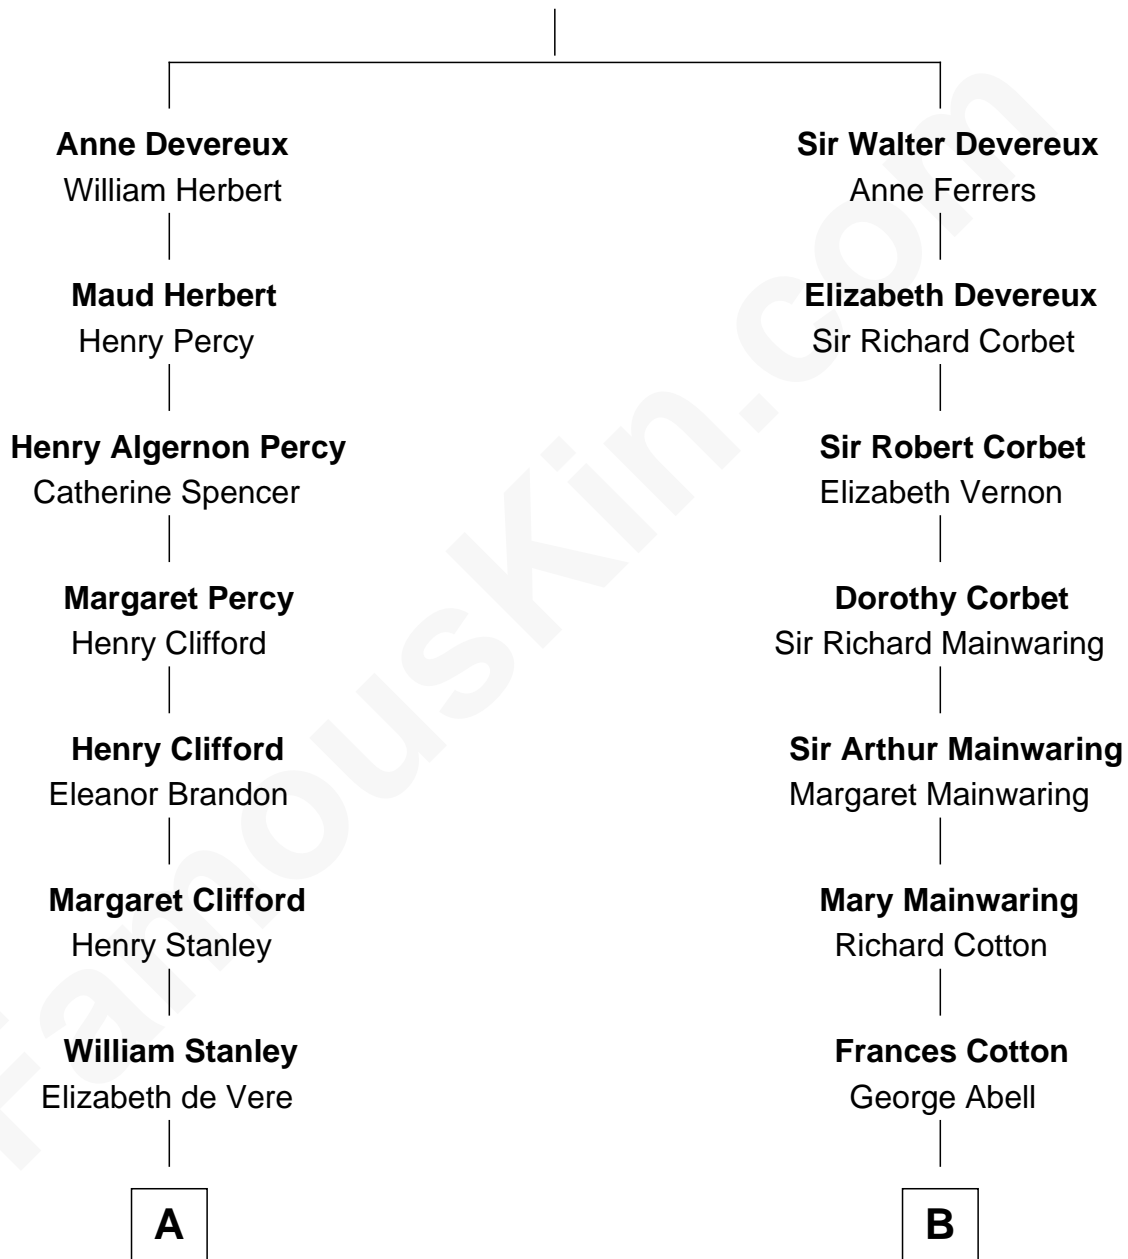

FamousKin.com Relationship Chart of

Hugh Grant

Movie Actor

17th cousin 1 time removed of

Illeana Douglas

TV and Movie Actress

Sir Walter Devereux

Elizabeth Merbery