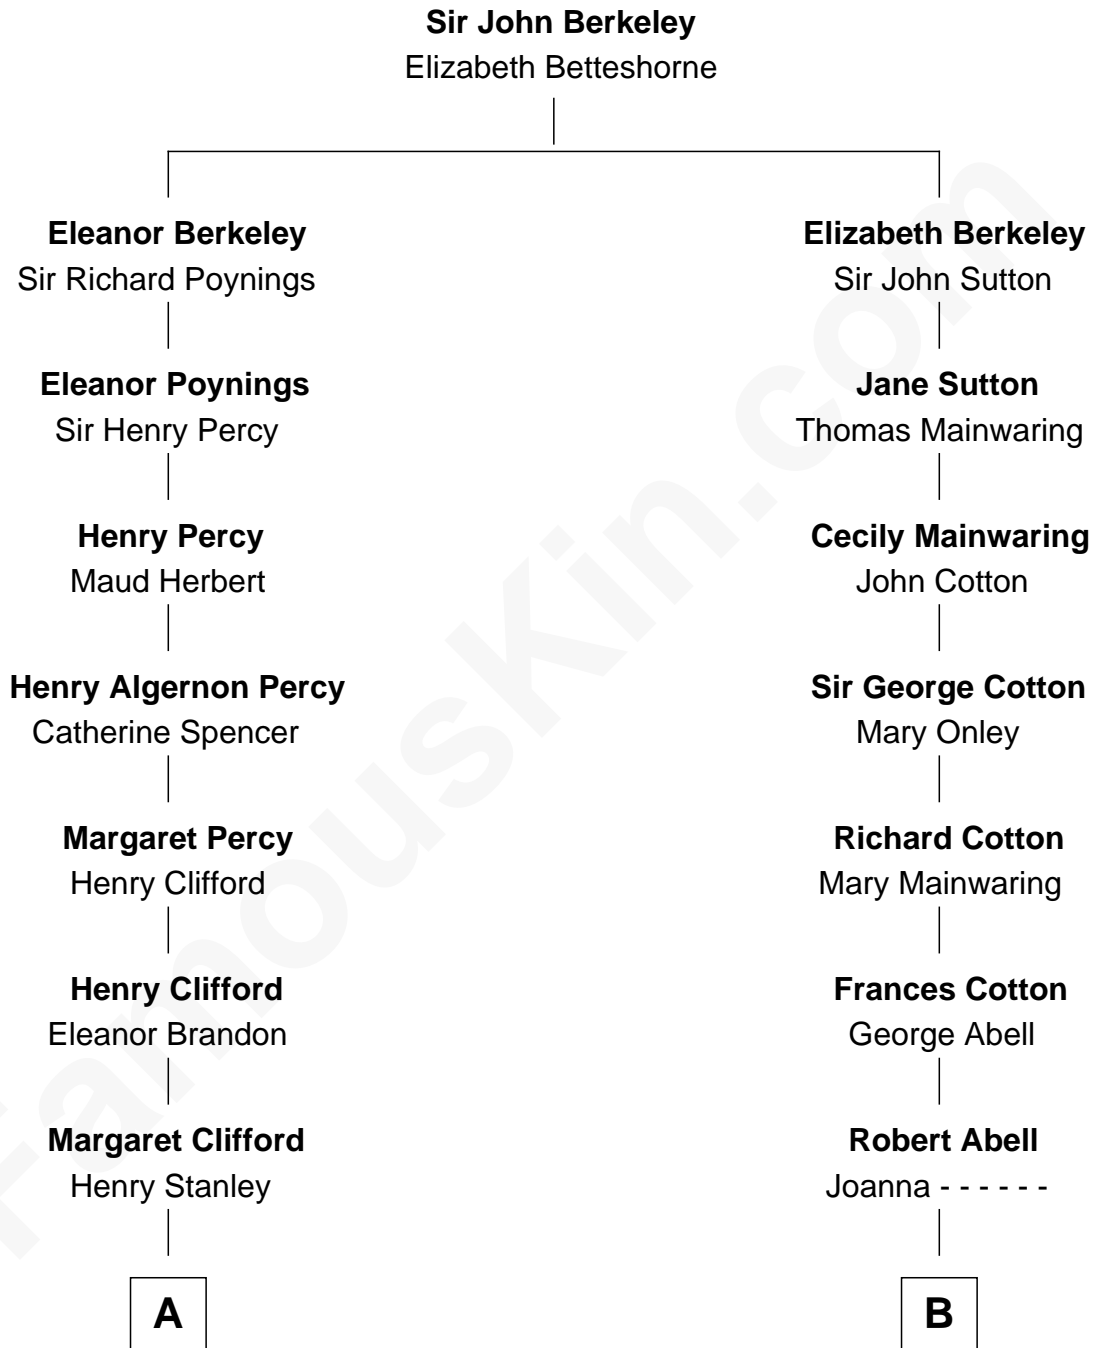

FamousKin.com Relationship Chart of

Hugh Grant

Movie Actor

14th cousin 5 times removed of

Melvyn Douglas

Movie Actor

C

—
Margaret Isobel Randolph

John Cassilis MacLean

—
Fynvola Susan MacLean

James Murray Grant

—
Hugh Grant

Movie Actor

FamousKin.com