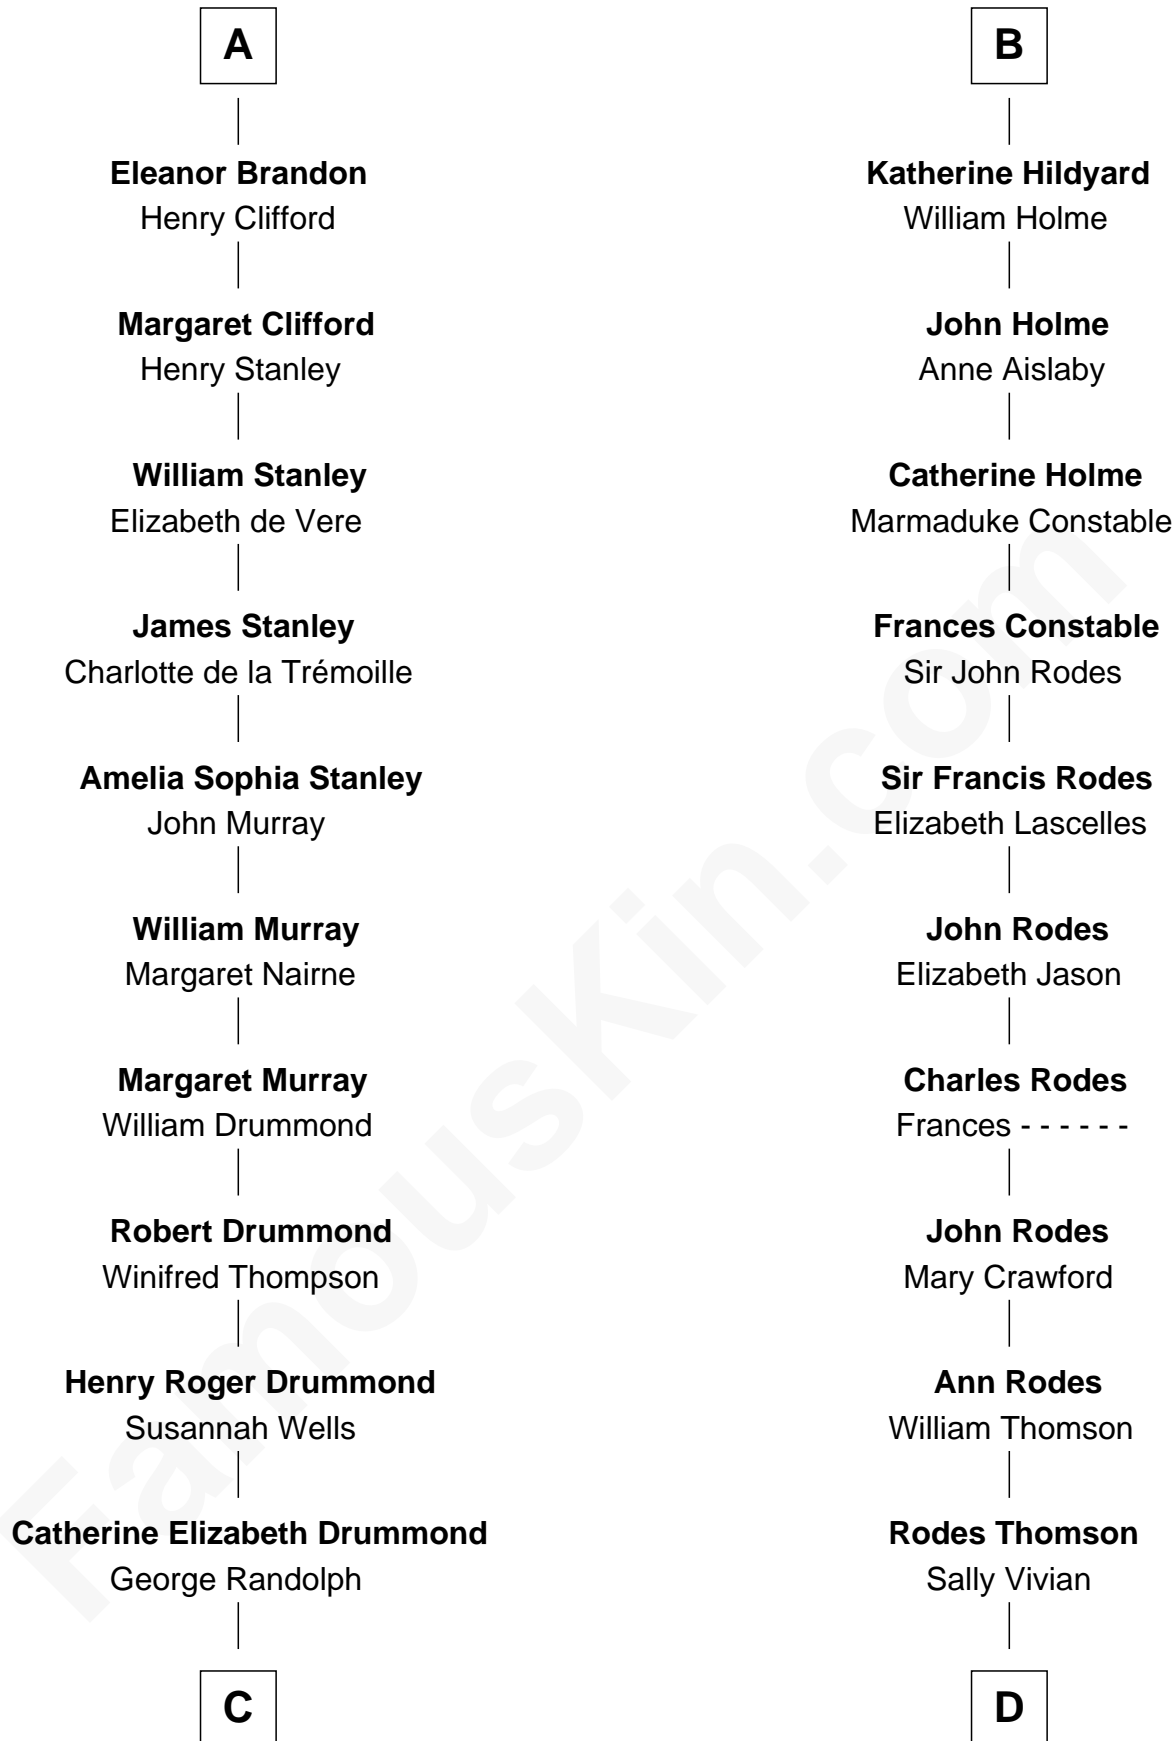

# FamousKin.com Relationship Chart of

**Hugh Grant**

*Movie Actor*

21st cousin of

**Melvyn Douglas**

*Movie Actor*

**C**

**Cyril Randolph**  
Frances Selina Hervey

**Felton George Randolph**  
Emily Margaret Nepean

**Margaret Isobel Randolph**  
John Cassilis MacLean

**Fynvola Susan MacLean**  
James Murray Grant

**Hugh Grant**  
*Movie Actor*

**D**

**Nancy Thomson**  
Thomas Johnson Garrett