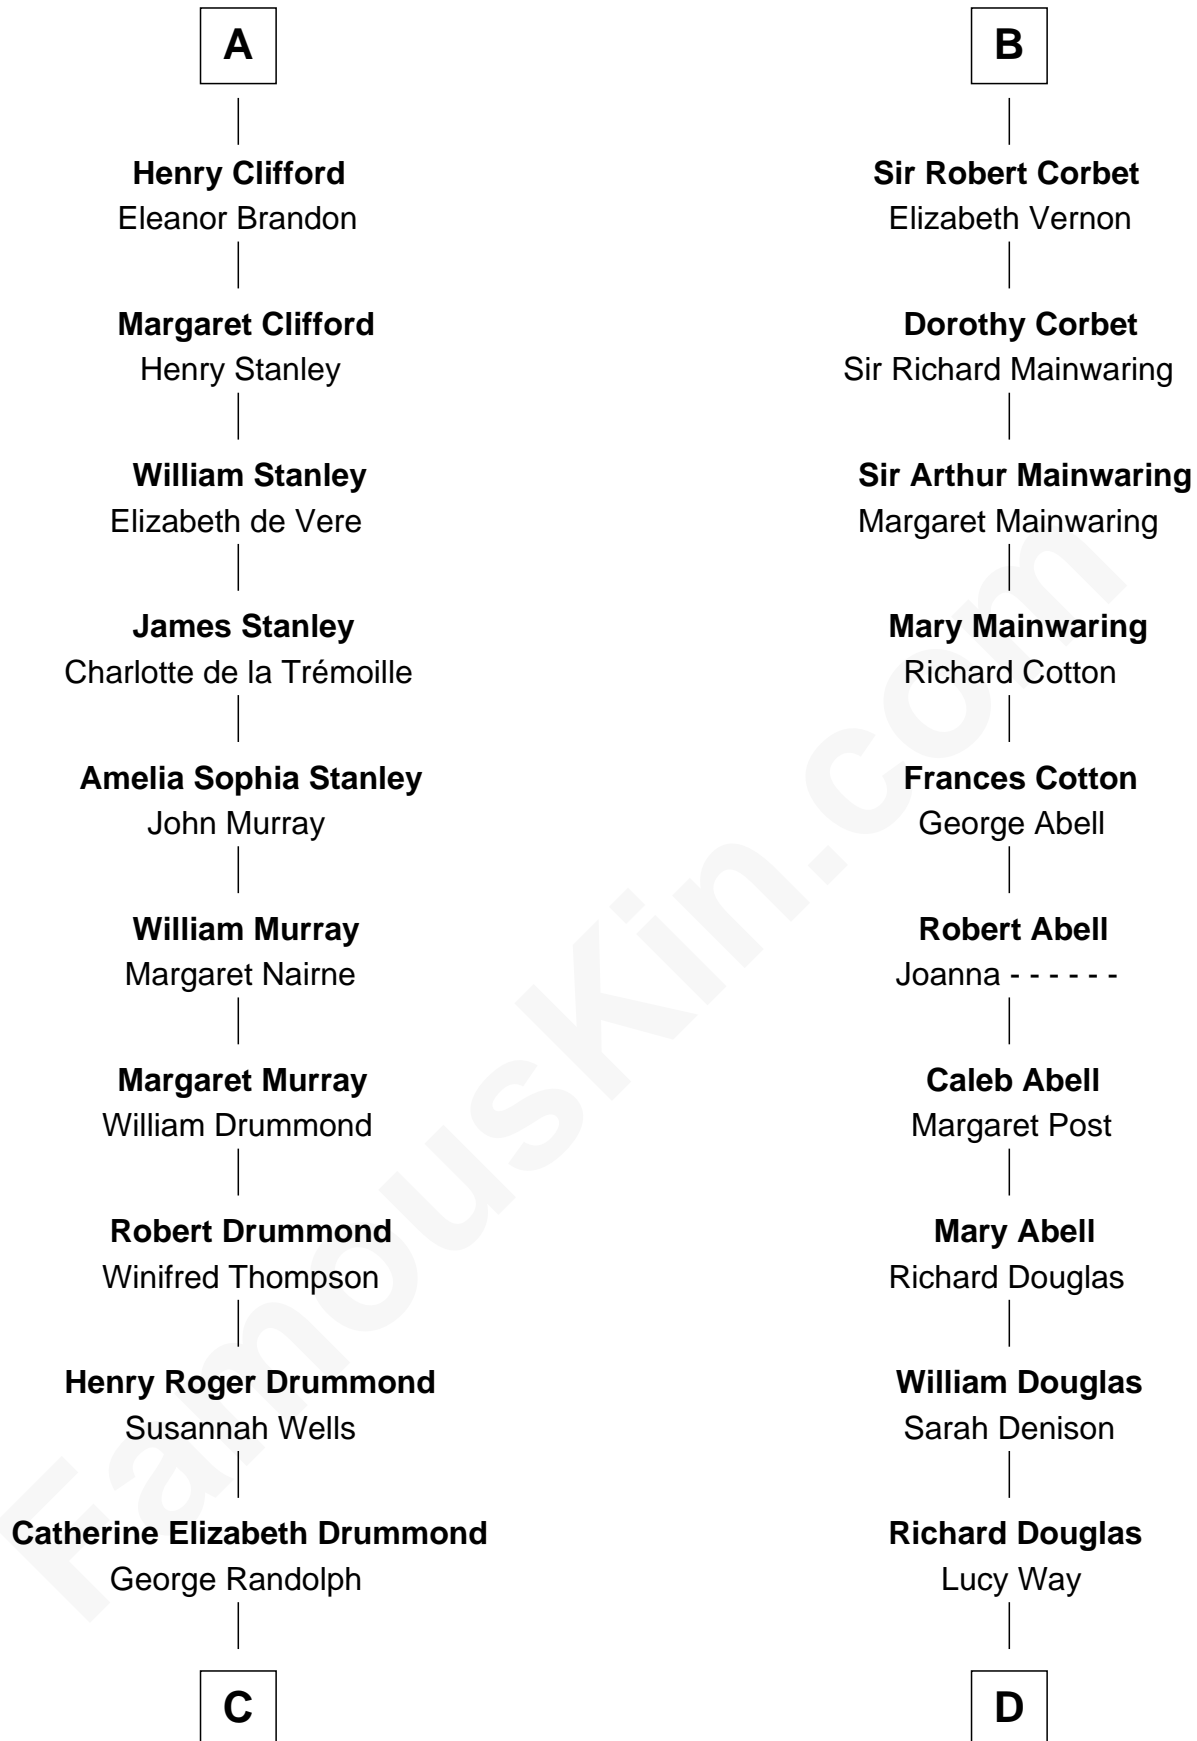

# FamousKin.com Relationship Chart of

**Hugh Grant**

*Movie Actor*

20th cousin 1 time removed of

**Melvyn Douglas**

*Movie Actor*

**Hugh le Despencer**

Eleanor de Clare

Elizabeth Belknap

**Anne Ferrers**

Sir Walter Devereux

**Elizabeth Devereux**

Sir Richard Corbet

**B**

**C**

**Cyril Randolph**  
Frances Selina Hervey