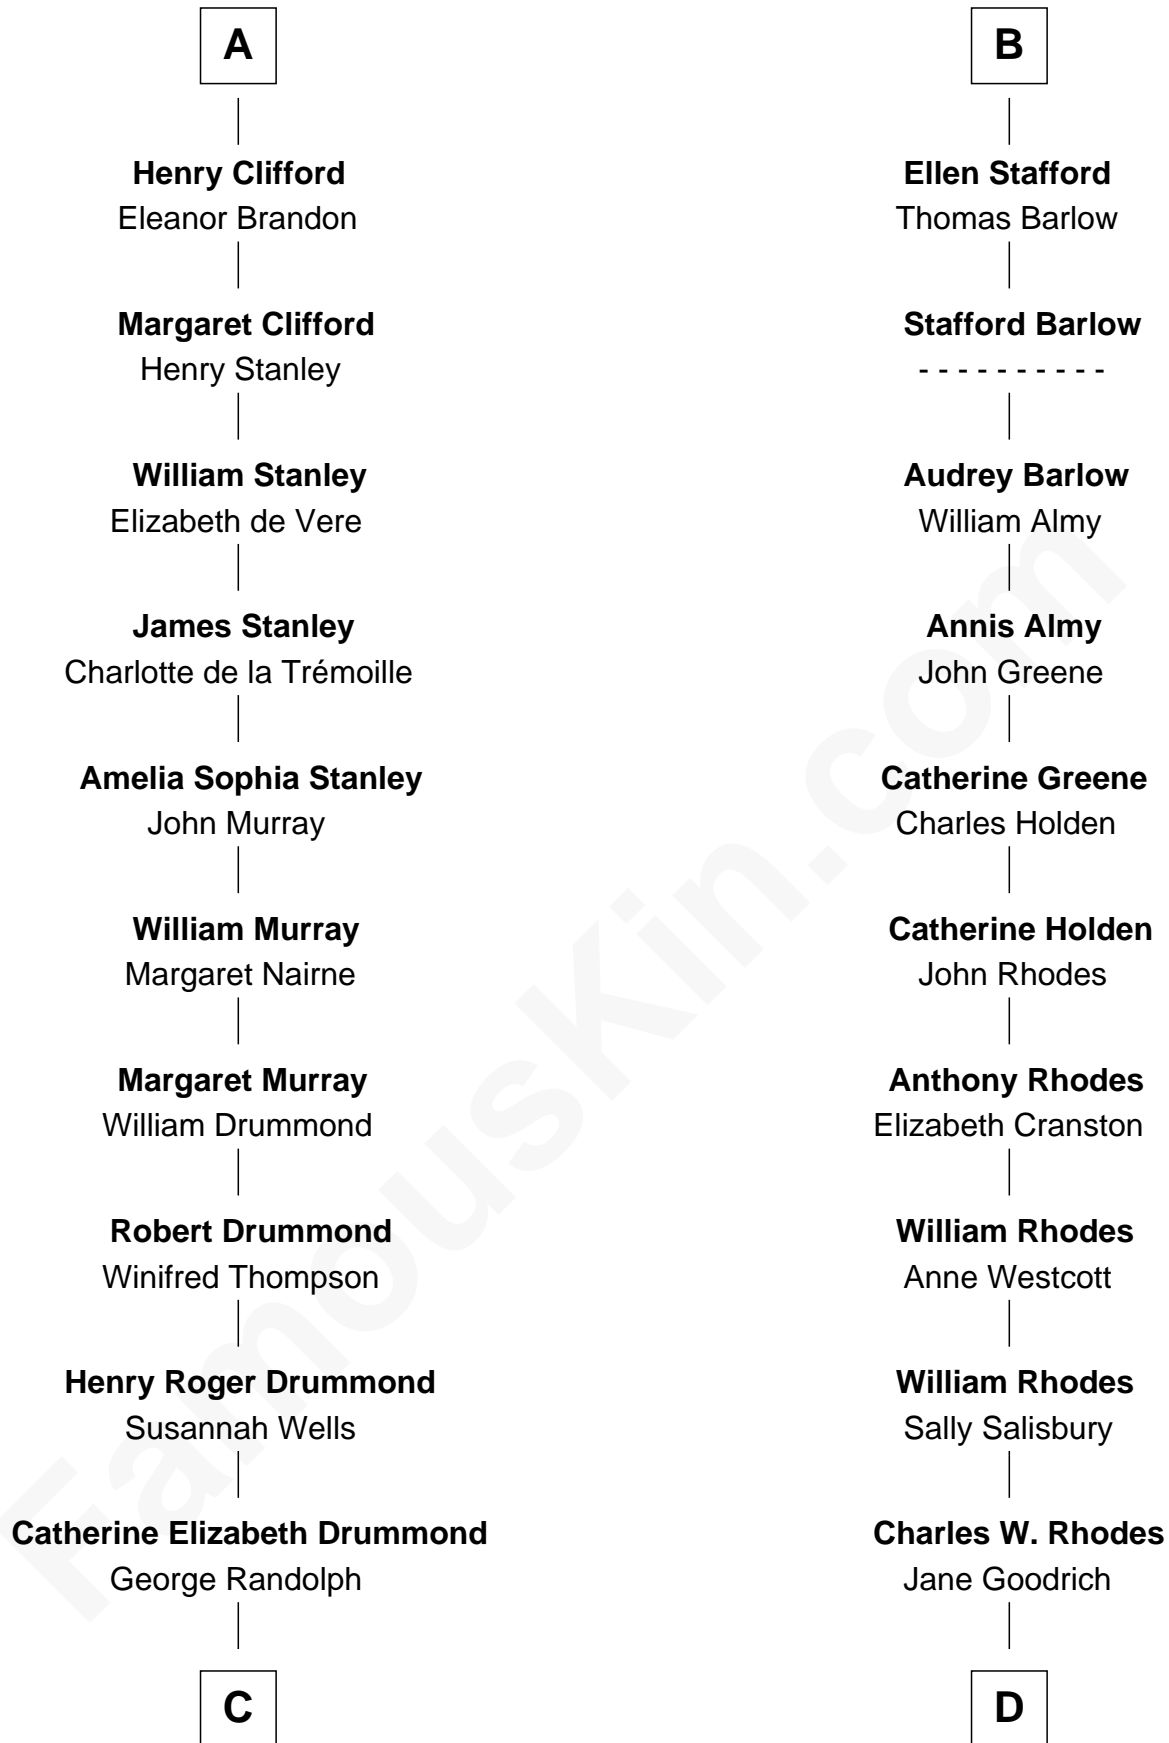

FamousKin.com Relationship Chart of

Hugh Grant

Movie Actor

21st cousin of

Sarah Palin

9th Governor of Alaska

C

Cyril Randolph
Frances Selina Hervey

Charles Francis Heath
Nellie Marie Brandt

Charles Richard Heath
Sarah Sheeran

Sarah Palin
9th Governor of Alaska

FamousKin.com