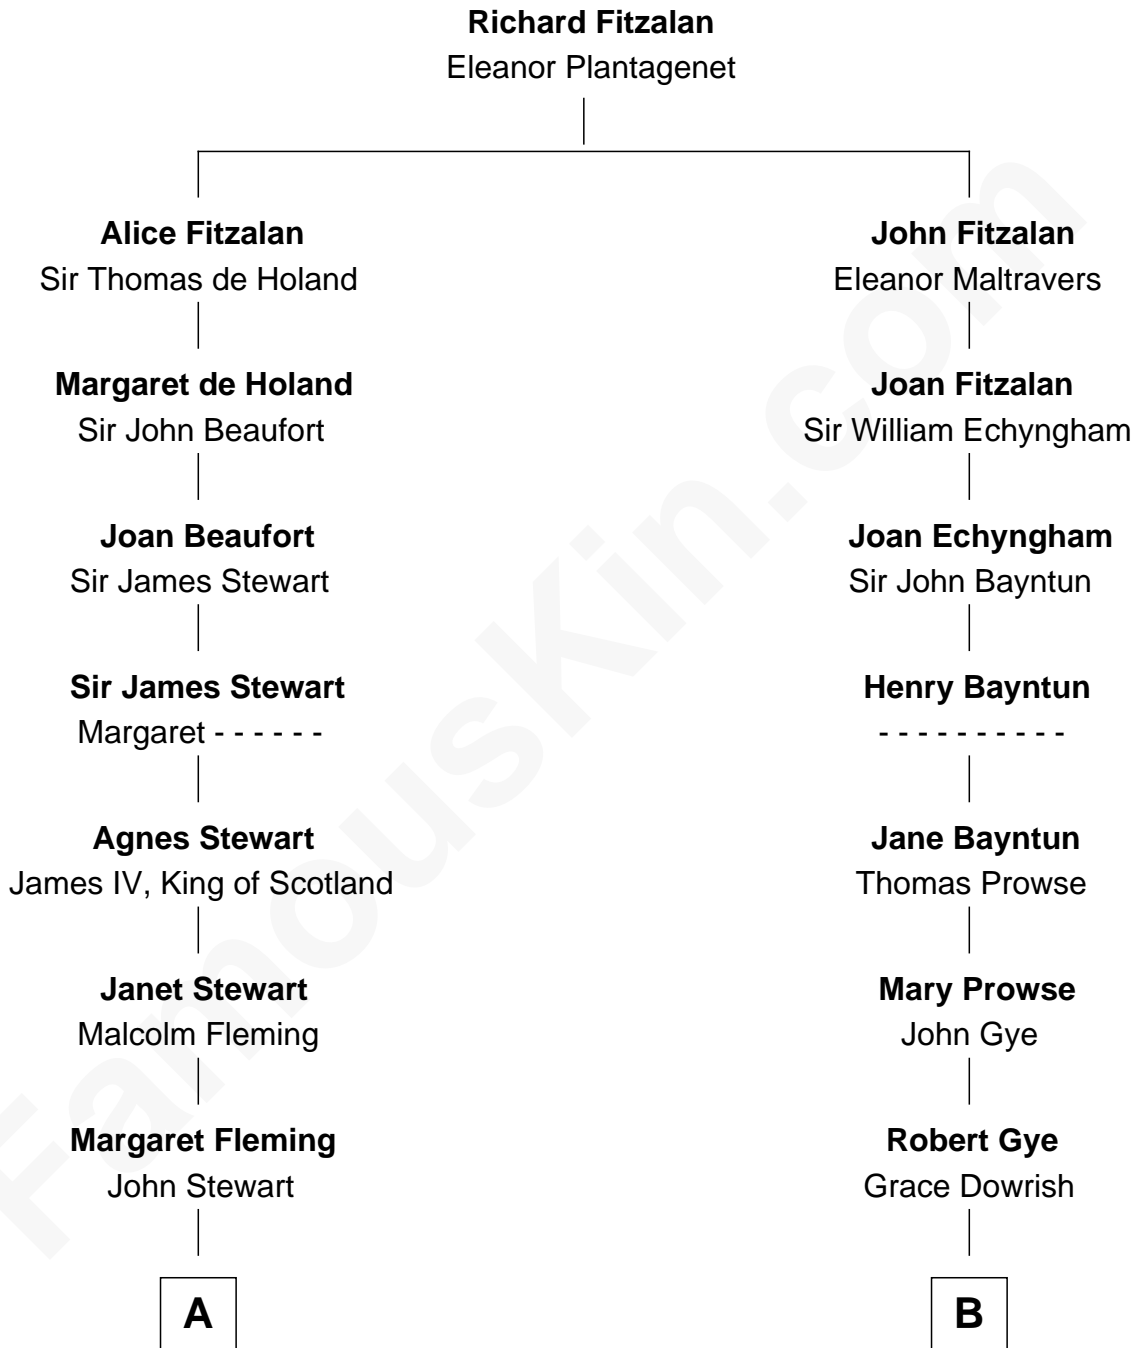

FamousKin.com Relationship Chart of

Hugh Grant
Movie Actor

18th cousin 2 times removed of

Sarah Palin

9th Governor of Alaska

FamousKin.com