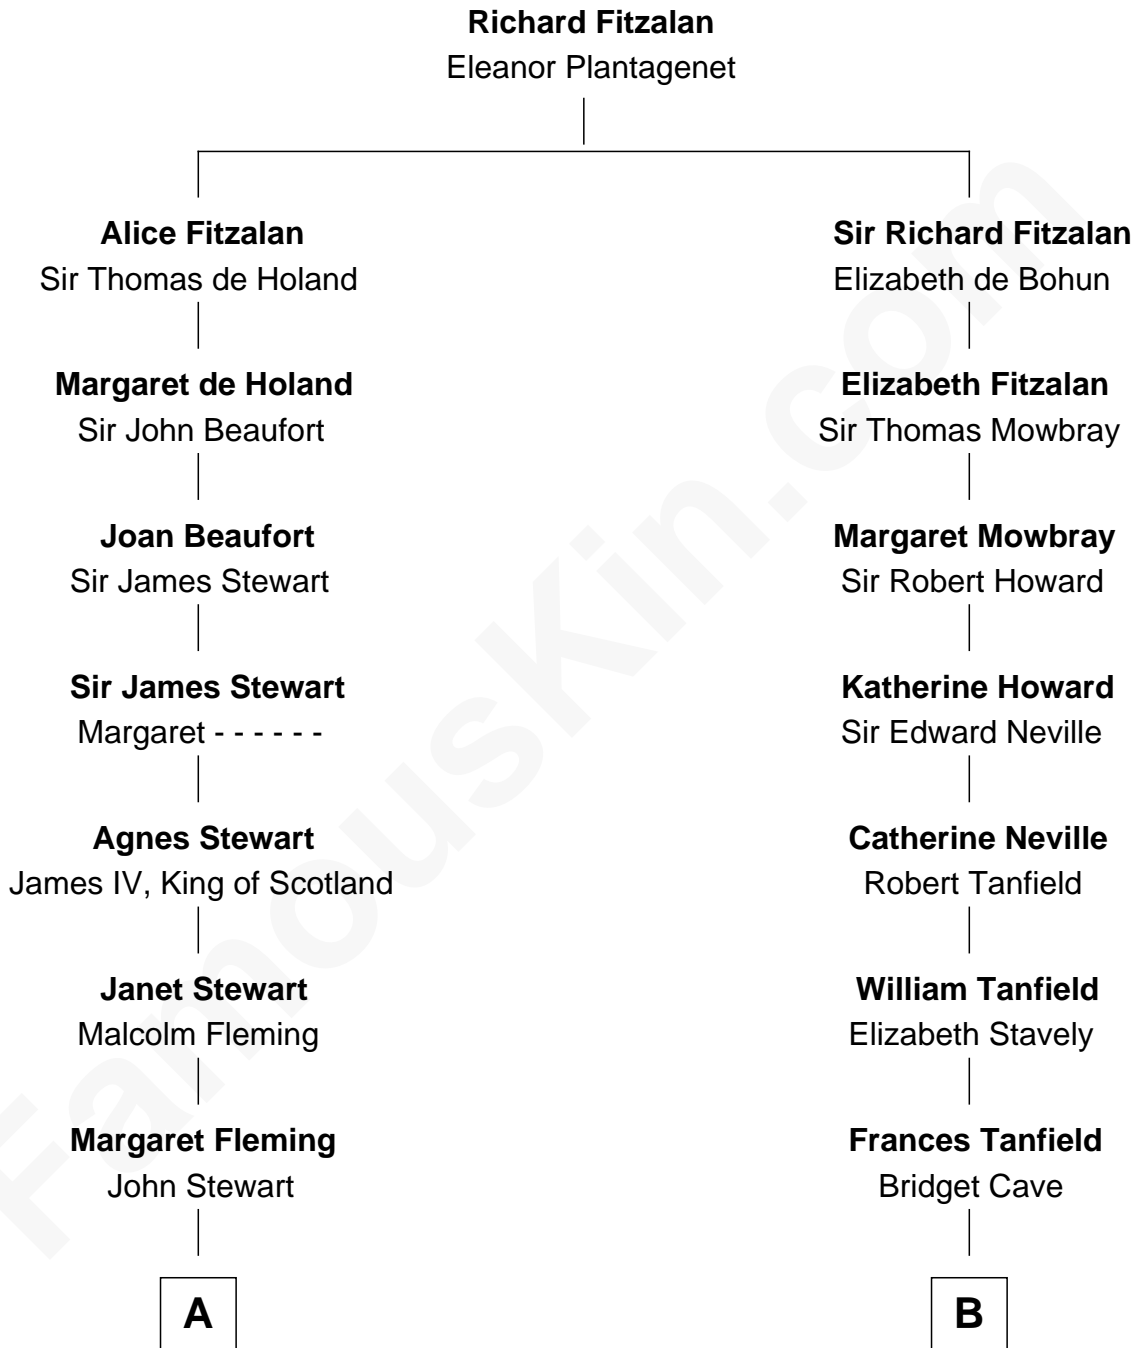

FamousKin.com

Relationship Chart of

Hugh Grant

Movie Actor

14th cousin 6 times removed of

Thomas Jefferson

3rd U.S. President and Signer of the Declaration of Independence

C

—
Felton George Randolph

Emily Margaret Nepean

—
Margaret Isobel Randolph

John Cassilis MacLean

—
Fynvola Susan MacLean

James Murray Grant

—
Hugh Grant

Movie Actor