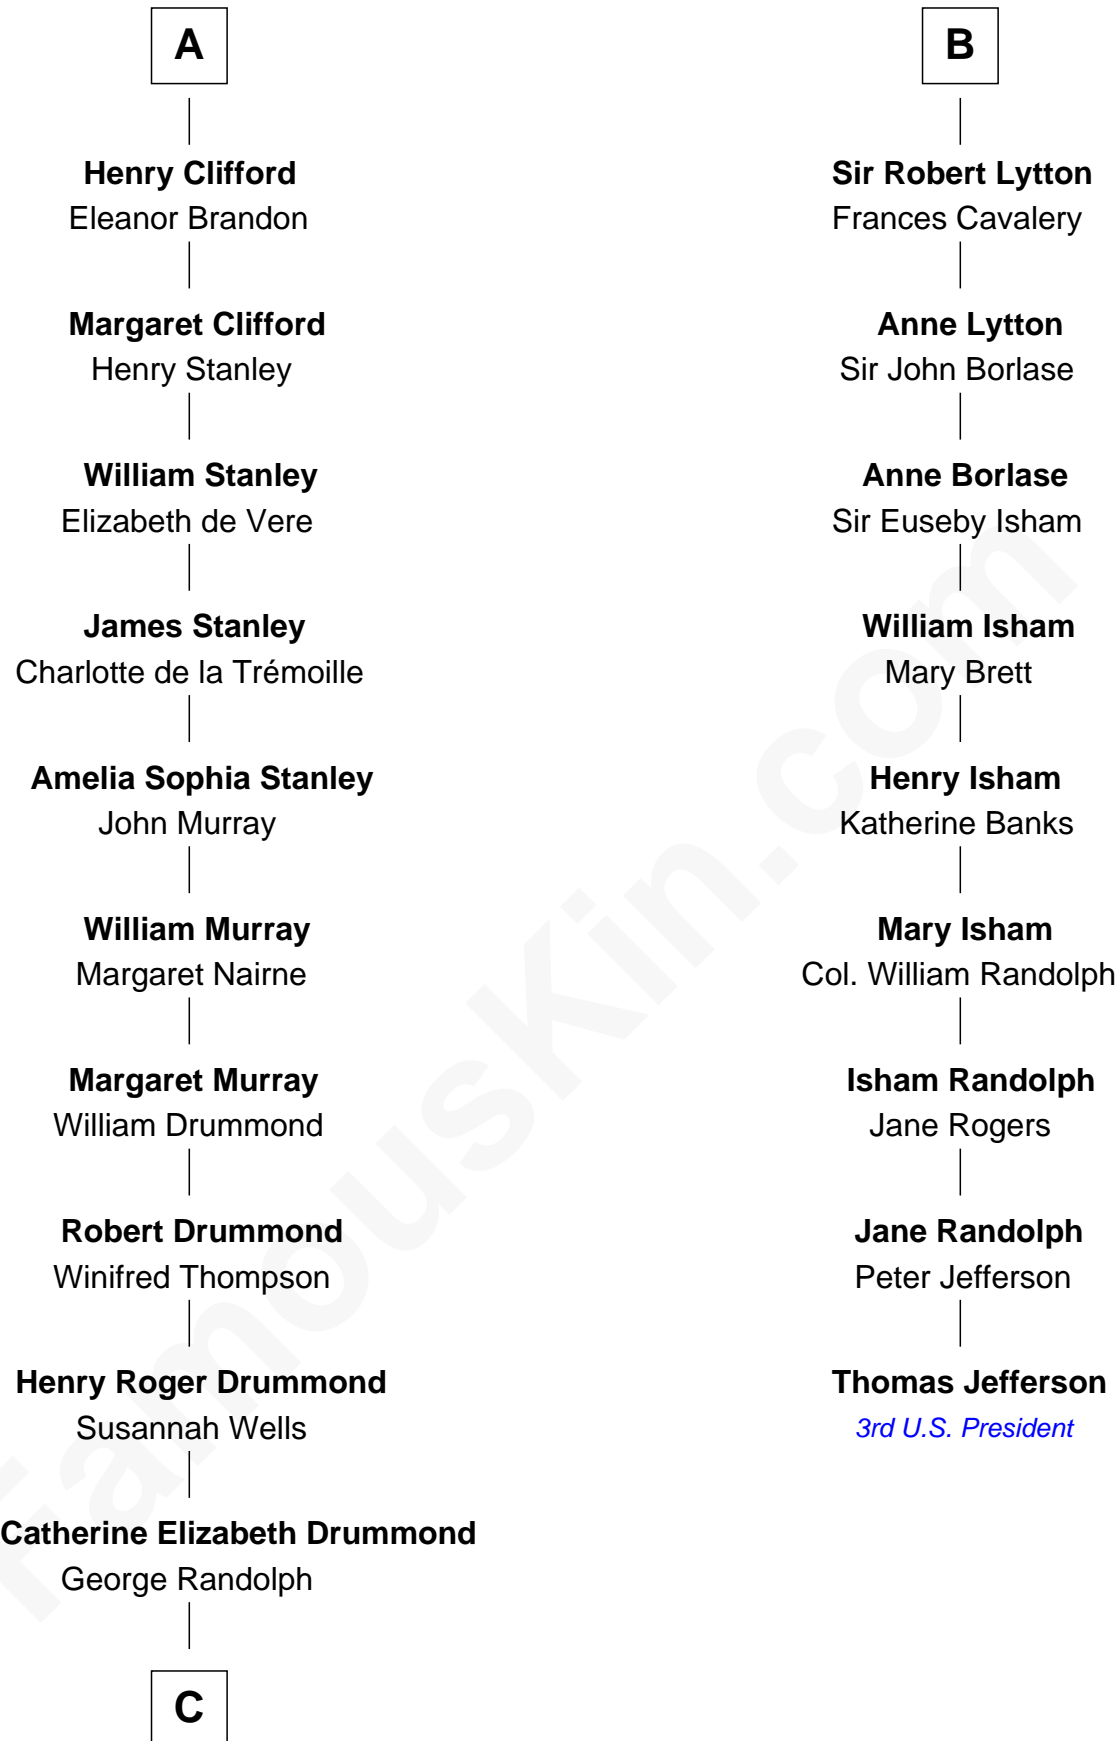

FamousKin.com
Relationship Chart of
Hugh Grant
Movie Actor

15th cousin 6 times removed of

Thomas Jefferson

3rd U.S. President and Signer of the Declaration of Independence

Sir Geoffrey le Scrope

Ivetta de Ros