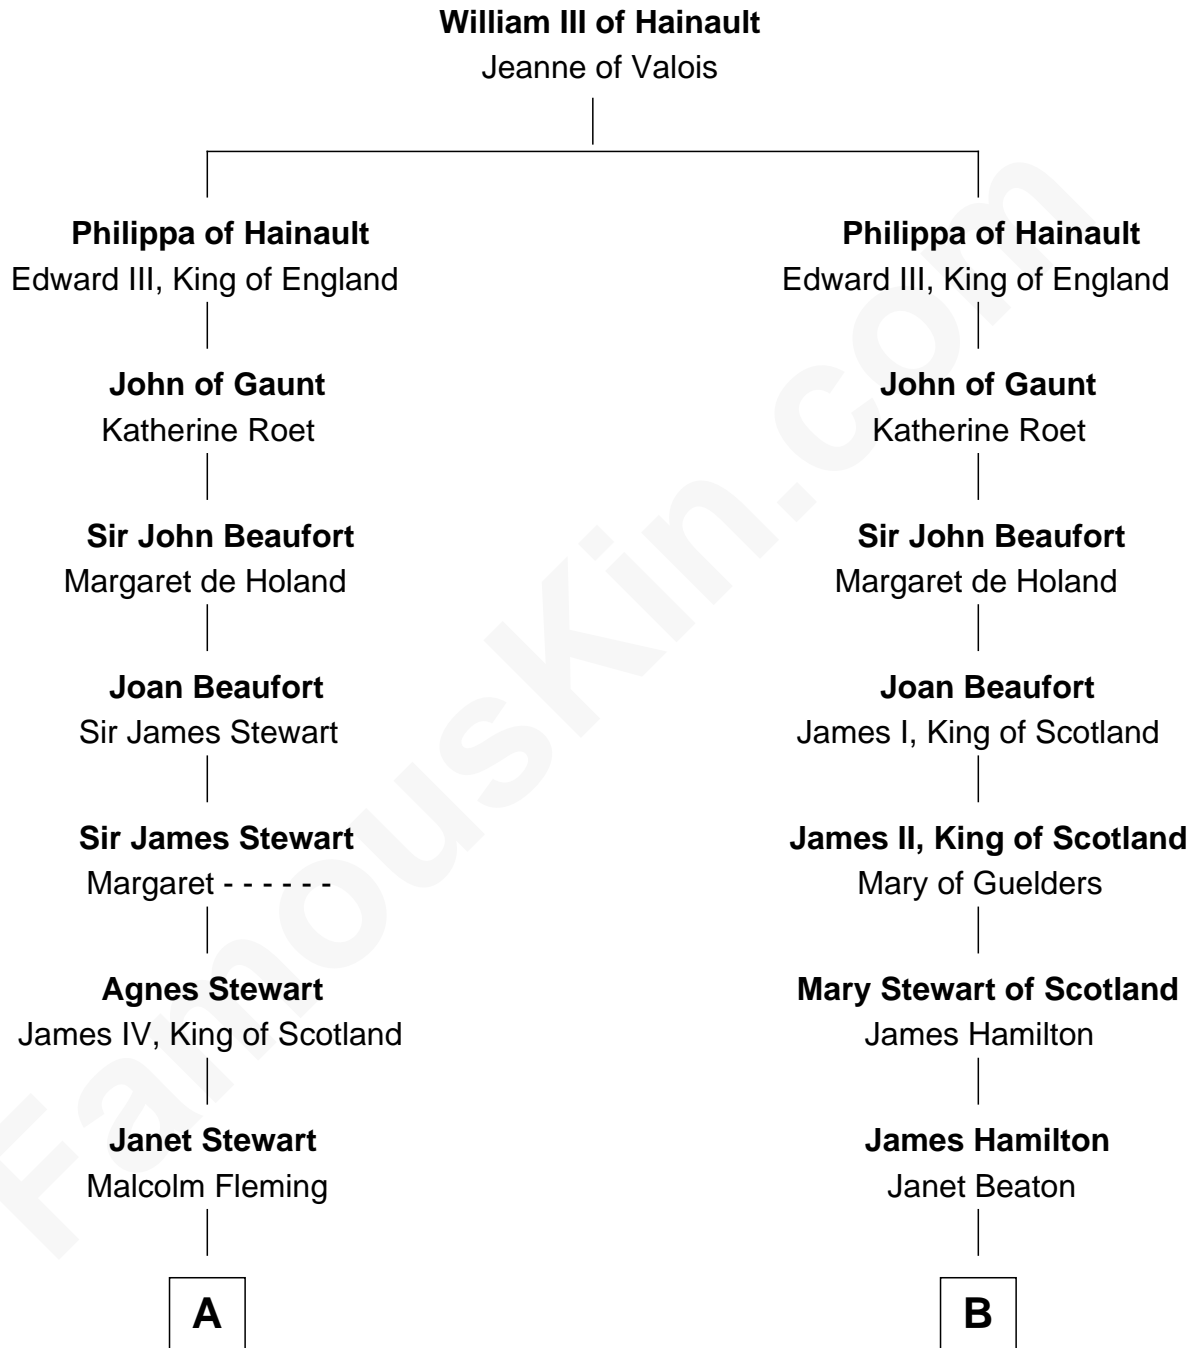

# FamousKin.com Relationship Chart of

**Hugh Grant**

*Movie Actor*

16th cousin 5 times removed of

**Alexander Hamilton**

*1st U.S. Secretary of the Treasury*

**C**

—  
**Cyril Randolph**

Frances Selina Hervey

—  
**Felton George Randolph**

Emily Margaret Nepean

—  
**Margaret Isobel Randolph**

John Cassilis MacLean

—  
**Fynvola Susan MacLean**

James Murray Grant

—  
**Hugh Grant**