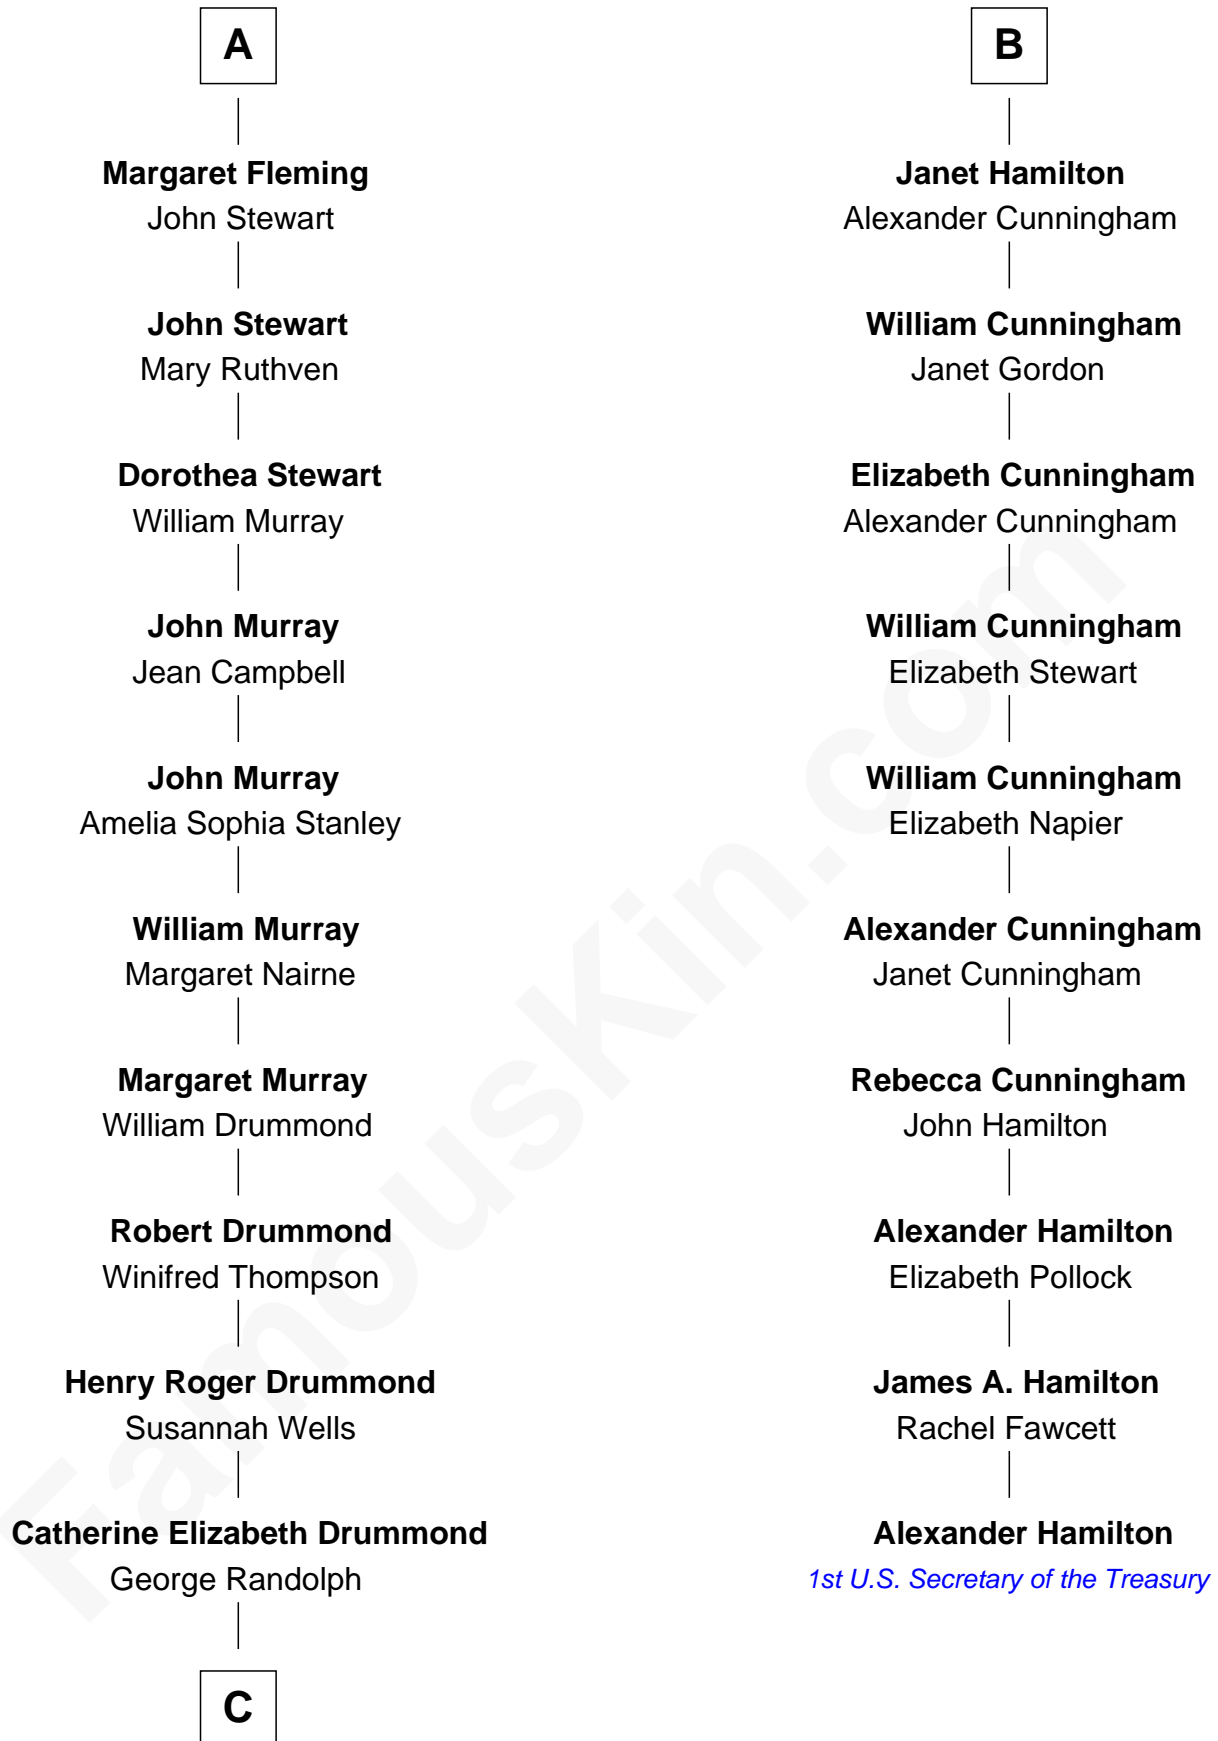

# FamousKin.com Relationship Chart of

**Hugh Grant**

*Movie Actor*

16th cousin 5 times removed of

**Alexander Hamilton**

*1st U.S. Secretary of the Treasury*

**C**

—  
**Cyril Randolph**

Frances Selina Hervey

—  
**Felton George Randolph**

Emily Margaret Nepean

—  
**Margaret Isobel Randolph**

John Cassilis MacLean

—  
**Fynvola Susan MacLean**

James Murray Grant

—  
**Hugh Grant**