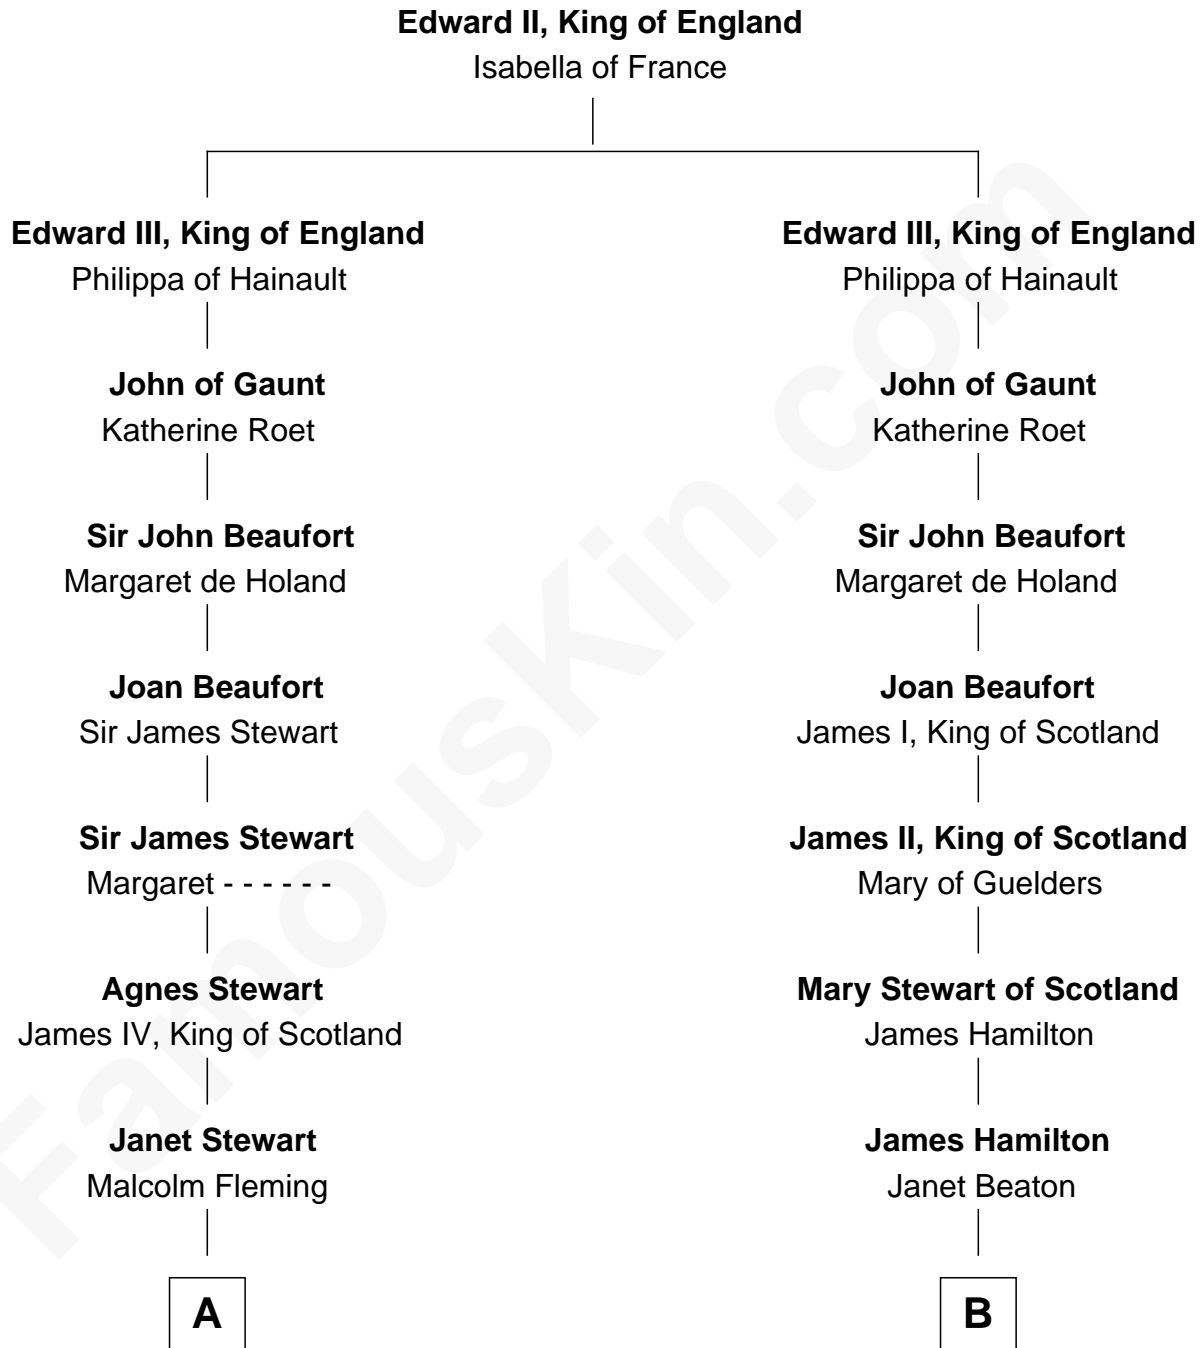

**FamousKin.com**  
**Relationship Chart of**  
**Hugh Grant**  
*Movie Actor*

**16th cousin 5 times removed of**  
**Alexander Hamilton**  
*1st U.S. Secretary of the Treasury*

**C**

—  
**Cyril Randolph**

Frances Selina Hervey

—  
**Felton George Randolph**

Emily Margaret Nepean

—  
**Margaret Isobel Randolph**

John Cassilis MacLean

—  
**Fynvola Susan MacLean**

James Murray Grant

—  
**Hugh Grant**