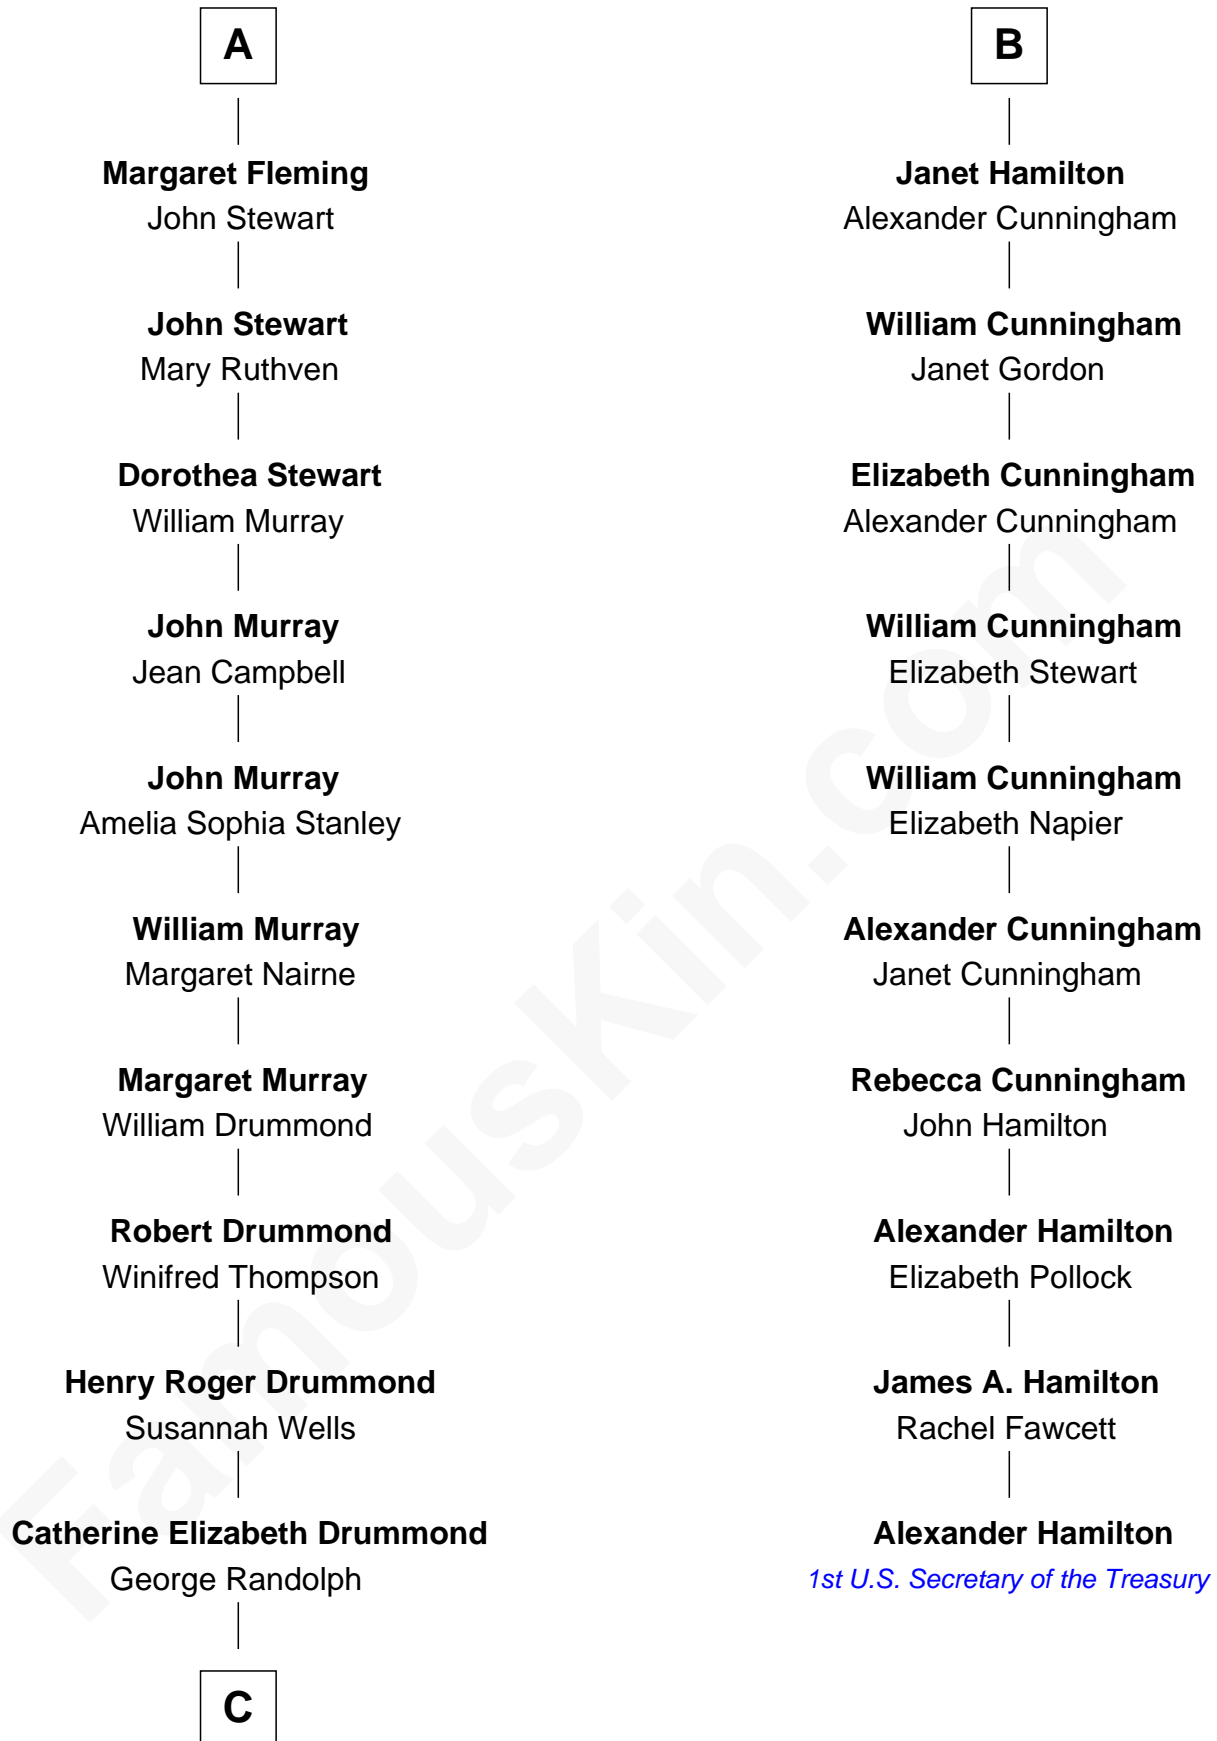

FamousKin.com Relationship Chart of

Hugh Grant
Movie Actor

16th cousin 5 times removed of

Alexander Hamilton
1st U.S. Secretary of the Treasury

C

—
Cyril Randolph

Frances Selina Hervey

—
Felton George Randolph

Emily Margaret Nepean

—
Margaret Isobel Randolph

John Cassilis MacLean

—
Fynvola Susan MacLean

James Murray Grant

—
Hugh Grant

Movie Actor

FamousKin.com