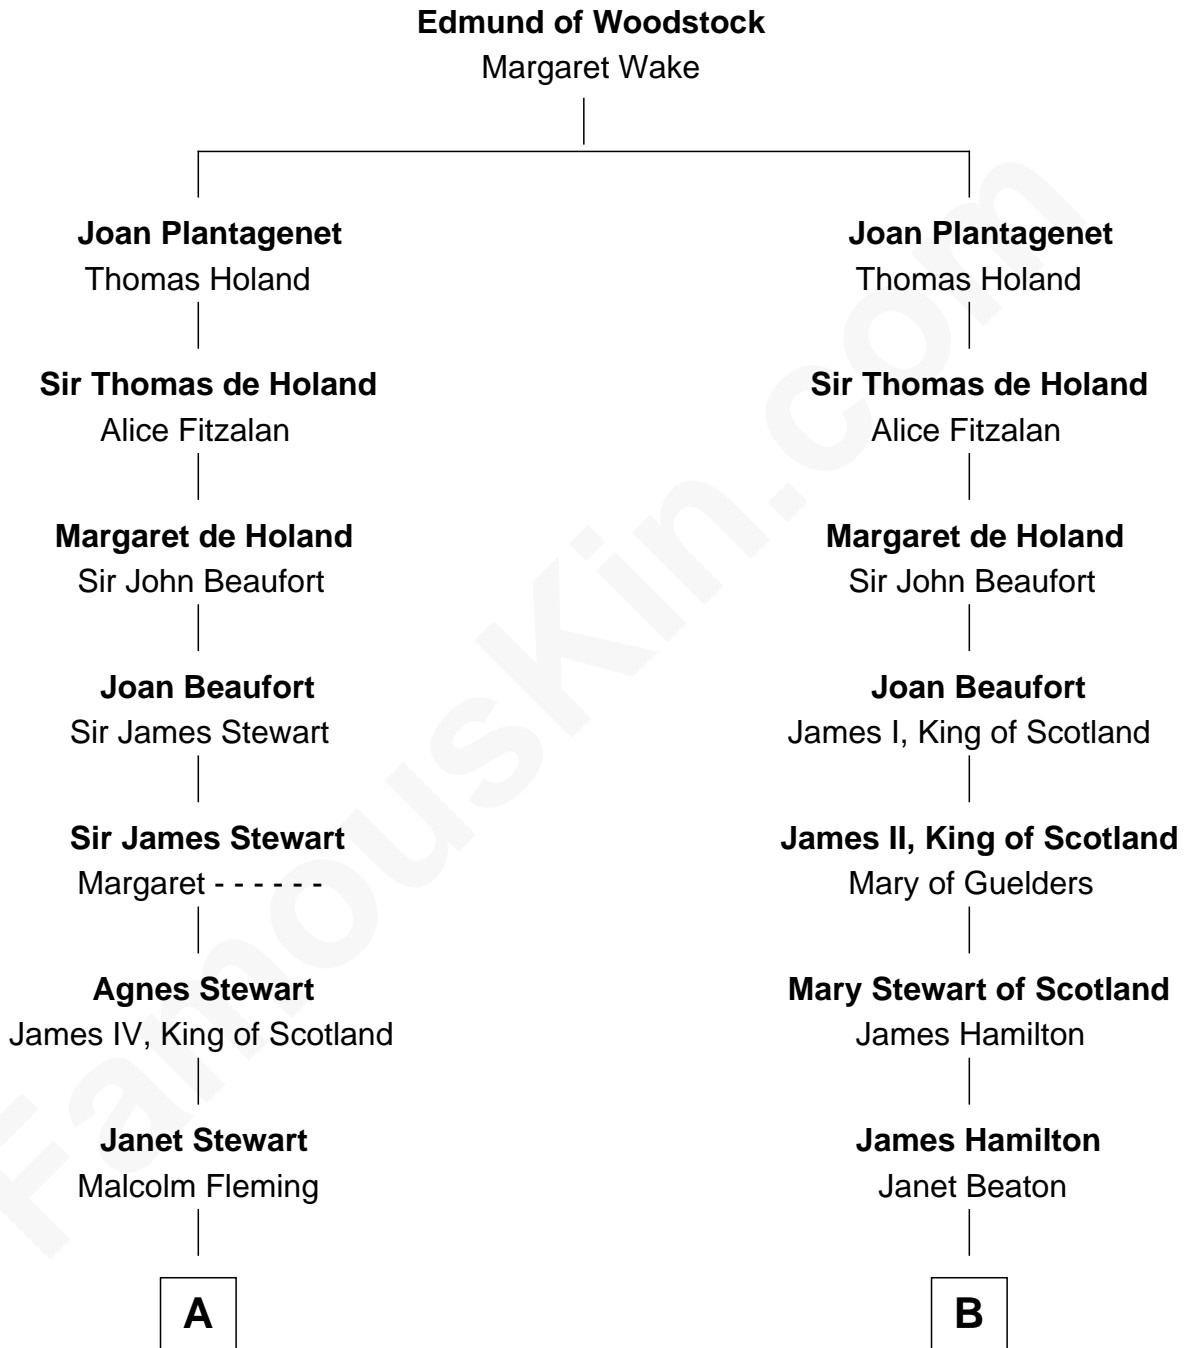

FamousKin.com Relationship Chart of

Hugh Grant
Movie Actor

16th cousin 5 times removed of

Alexander Hamilton
1st U.S. Secretary of the Treasury

C

—
Cyril Randolph

Frances Selina Hervey

—
Felton George Randolph

Emily Margaret Nepean

—
Margaret Isobel Randolph

John Cassilis MacLean

—
Fynvola Susan MacLean

James Murray Grant

—
Hugh Grant

Movie Actor

FamousKin.com