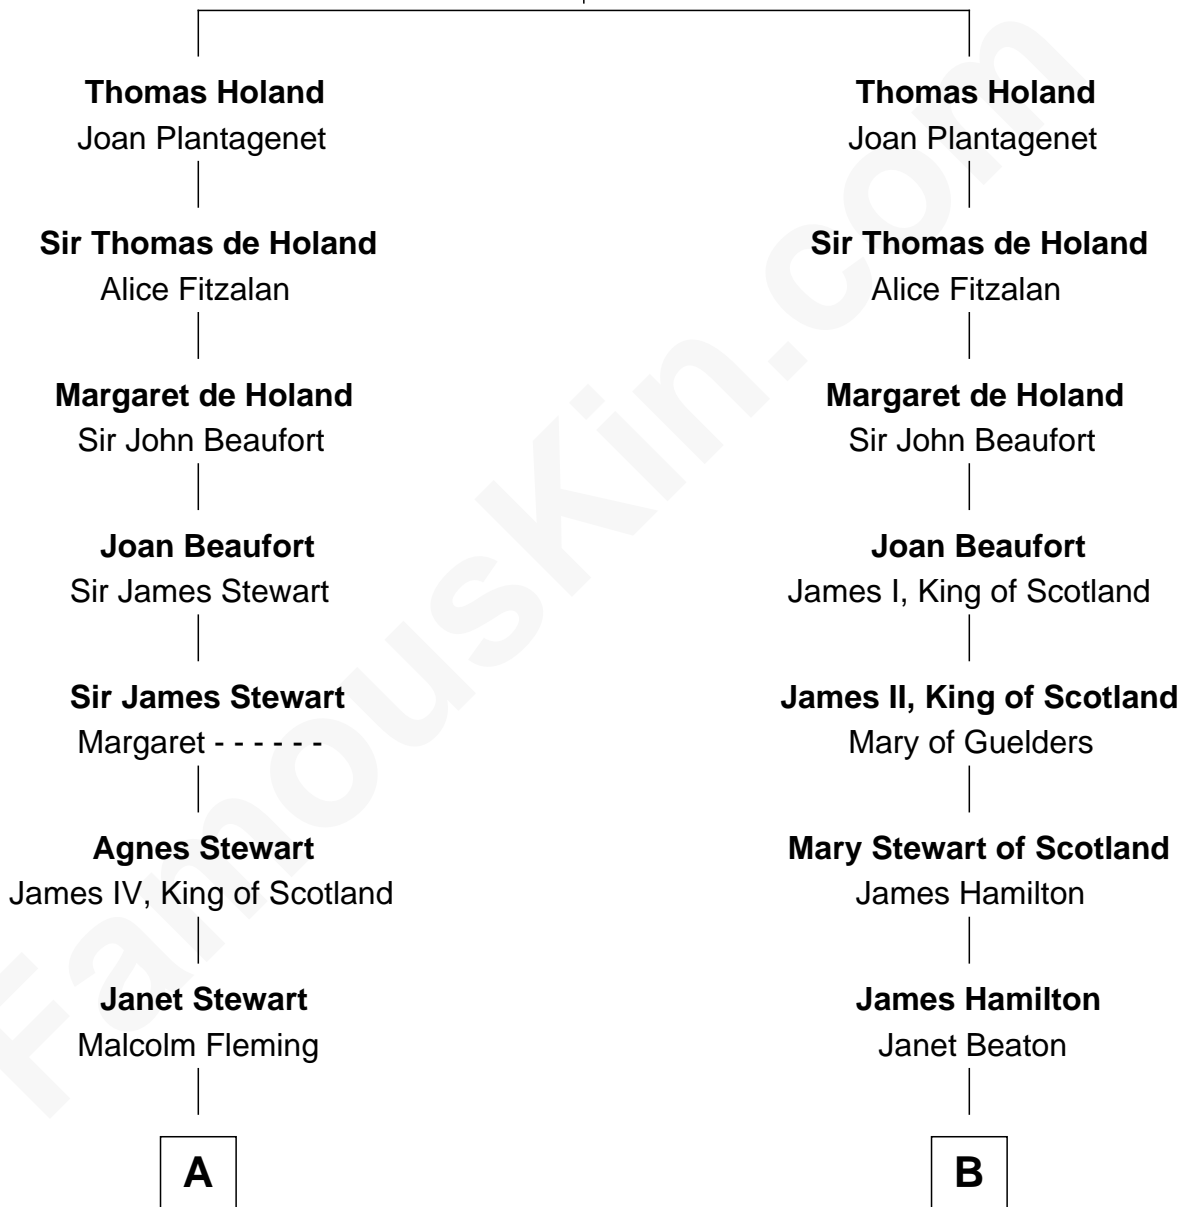

# FamousKin.com Relationship Chart of

**Hugh Grant**  
*Movie Actor*

16th cousin 5 times removed of

**Alexander Hamilton**  
*1st U.S. Secretary of the Treasury*

**Sir Robert de Holland**  
Maude la Zouche