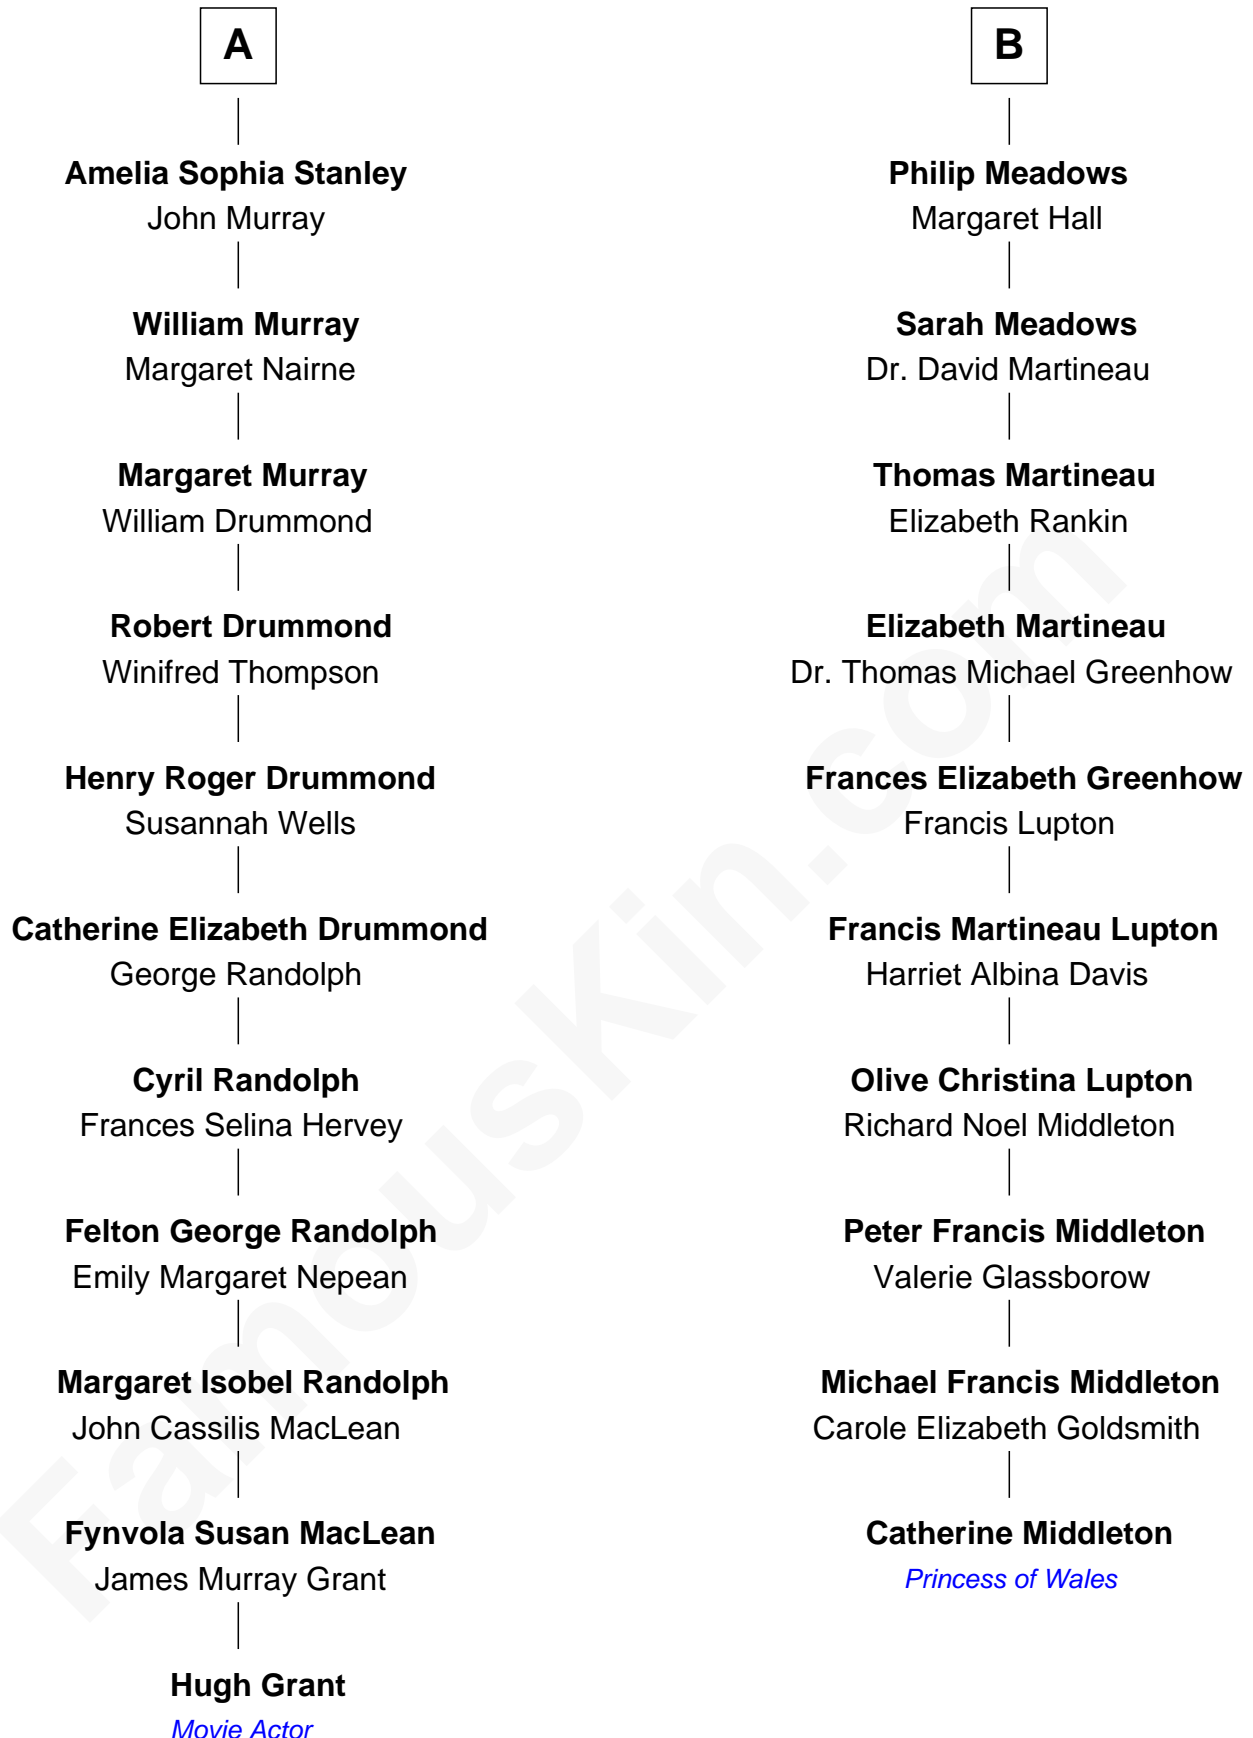

FamousKin.com Relationship Chart of

Hugh Grant

Movie Actor

16th cousin 1 time removed of

Catherine Middleton

Princess of Wales

Sir Henry Percy

Eleanor Poynings

Catherine Middleton photo by [Pat Pilon](#) ([CC BY 2.0](#))