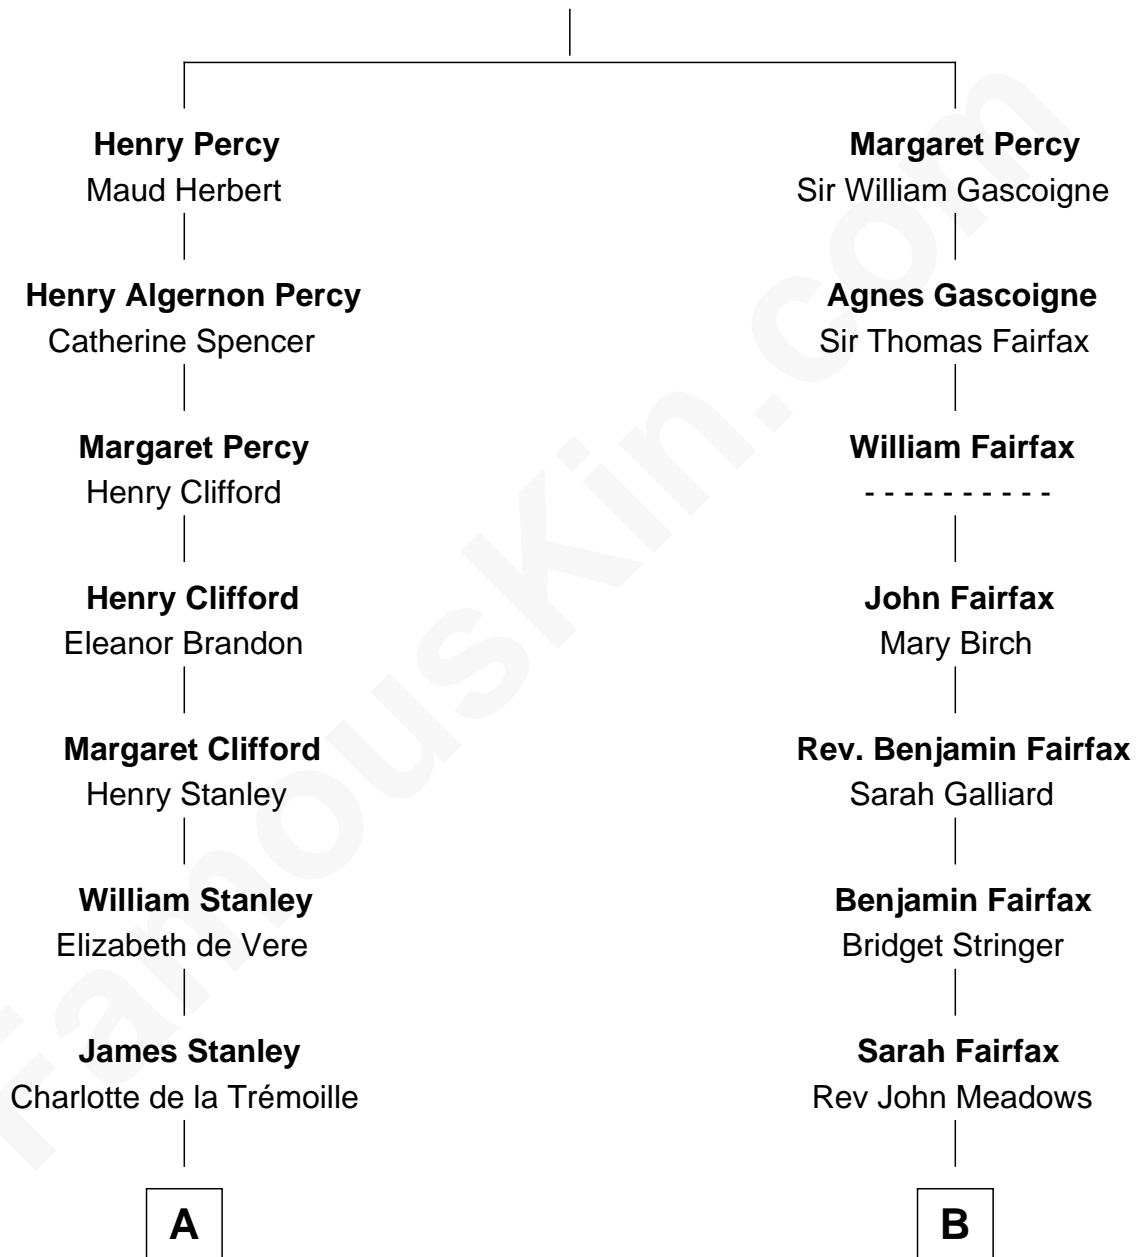

FamousKin.com Relationship Chart of

Hugh Grant

Movie Actor

16th cousin 1 time removed of

Catherine Middleton

Princess of Wales

Sir Henry Percy

Eleanor Poynings

Catherine Middleton photo by [Pat Pilon](#) ([CC BY 2.0](#))