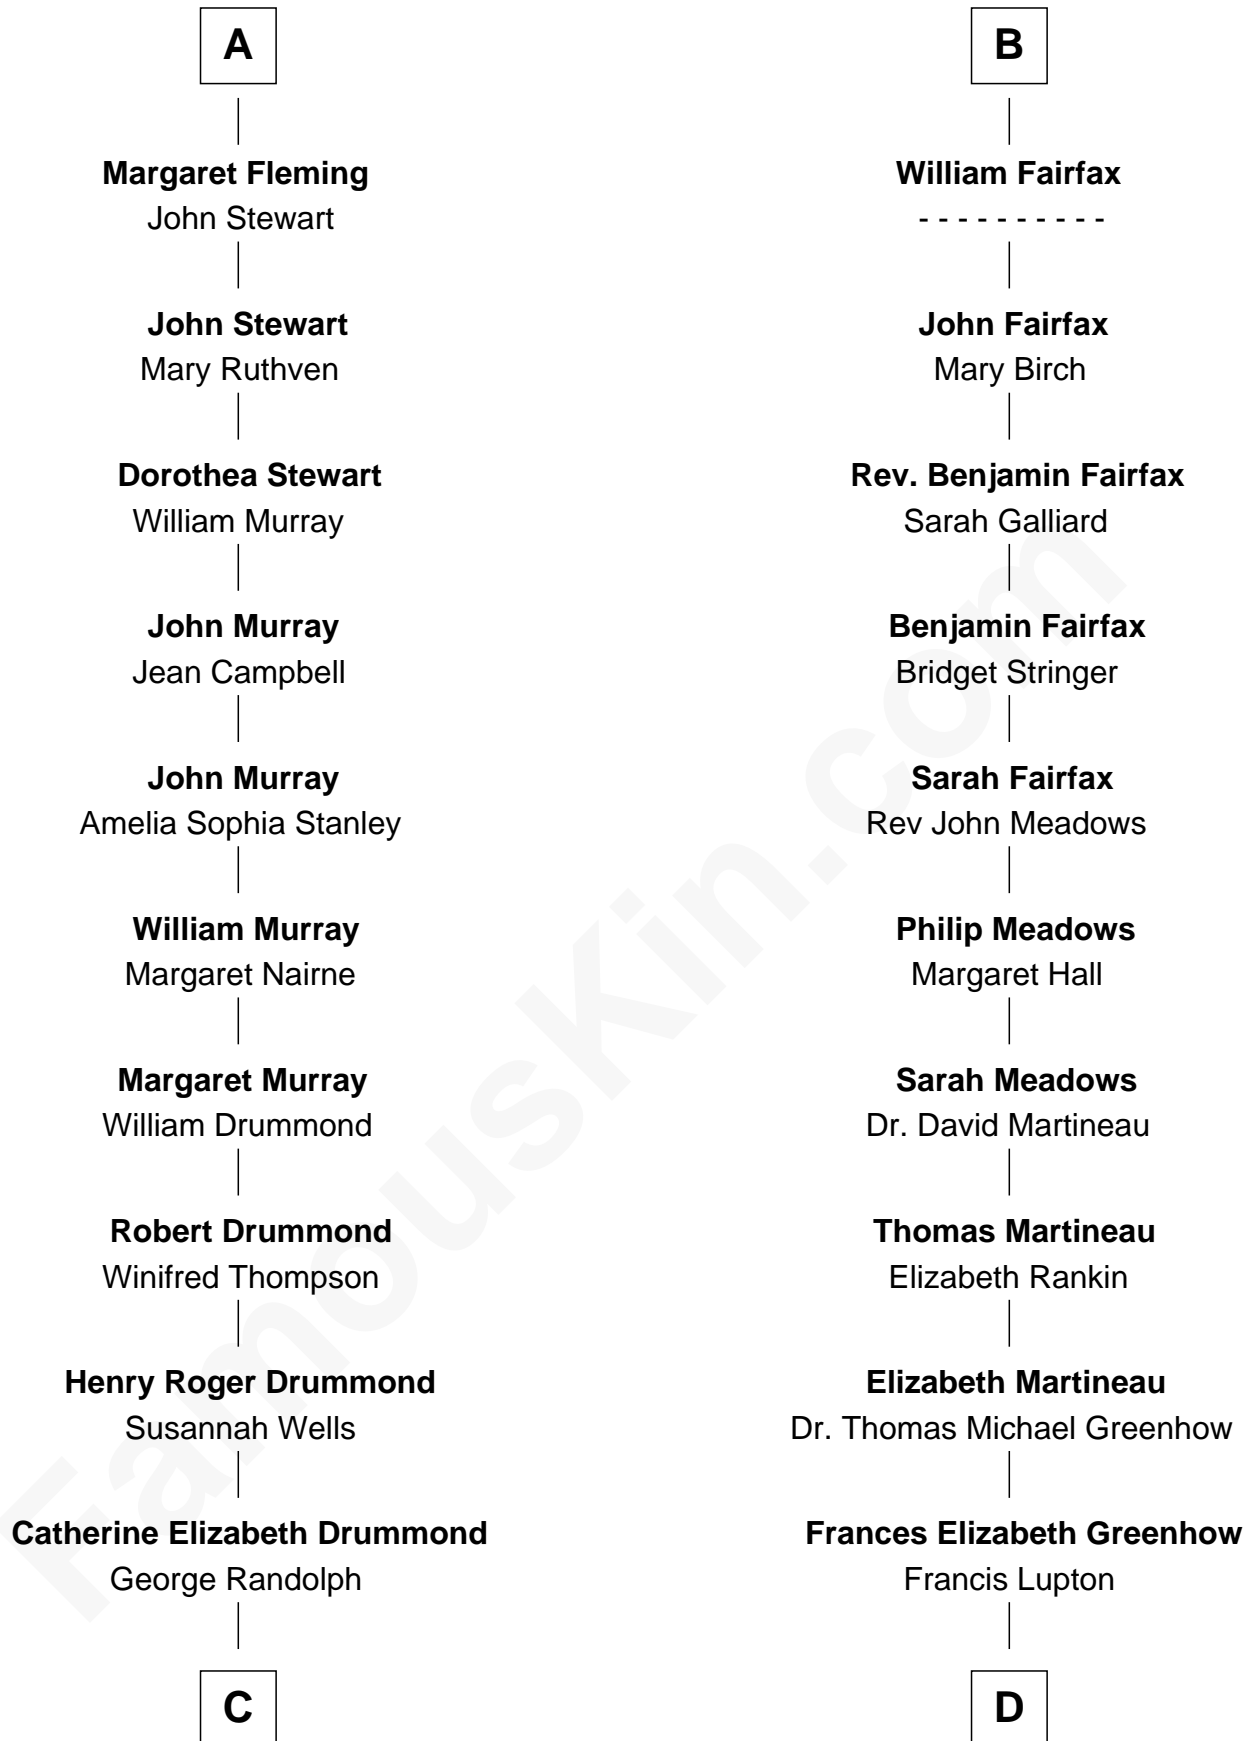

FamousKin.com Relationship Chart of

Hugh Grant

Movie Actor

21st cousin of

Catherine Middleton

Princess of Wales

Henry Plantagenet

Maud de Chaworth