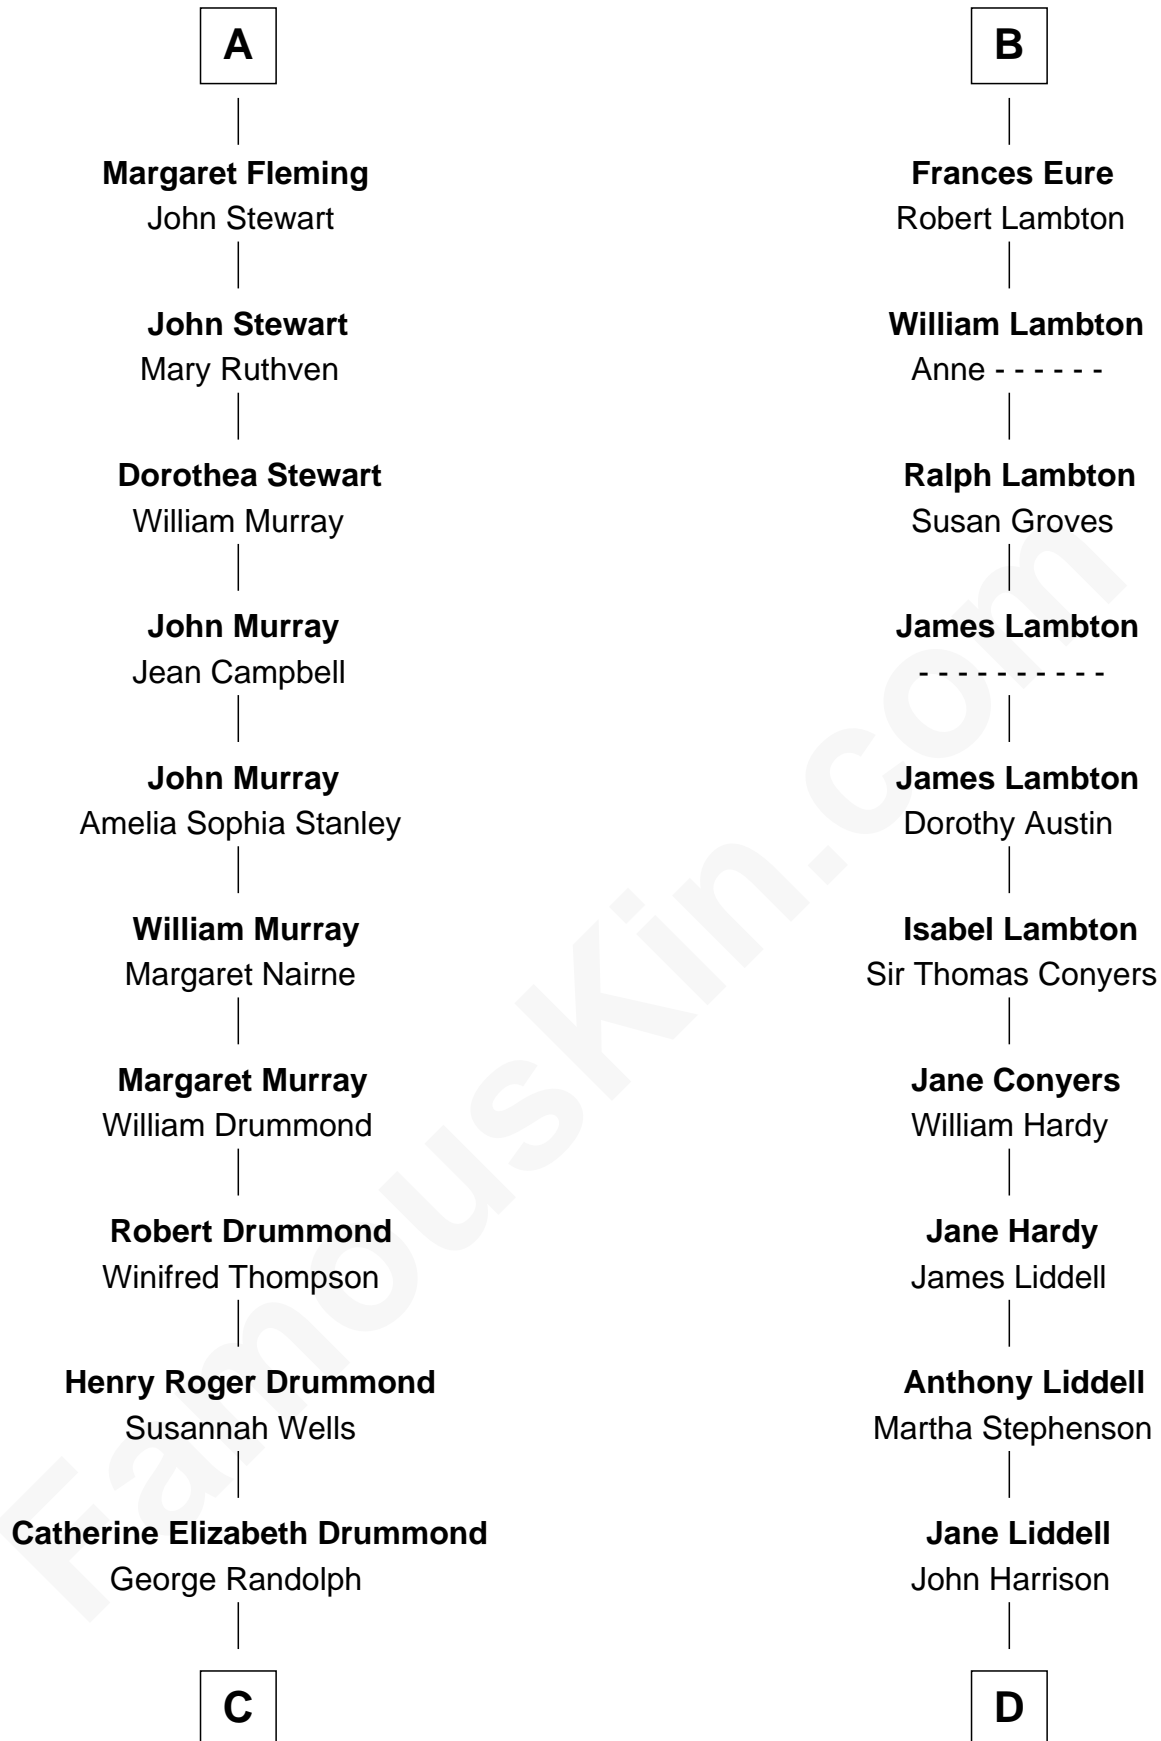

FamousKin.com Relationship Chart of

Hugh Grant

Movie Actor

21st cousin of

Catherine Middleton

Princess of Wales

Edmund Fitzalan

Alice de Warenne

Thomas Harrison
Elizabeth Mary Temple

Dorothy Harrison
Ronald John James Goldsmith

Carole Elizabeth Goldsmith
Michael Francis Middleton

Catherine Middleton
Princess of Wales