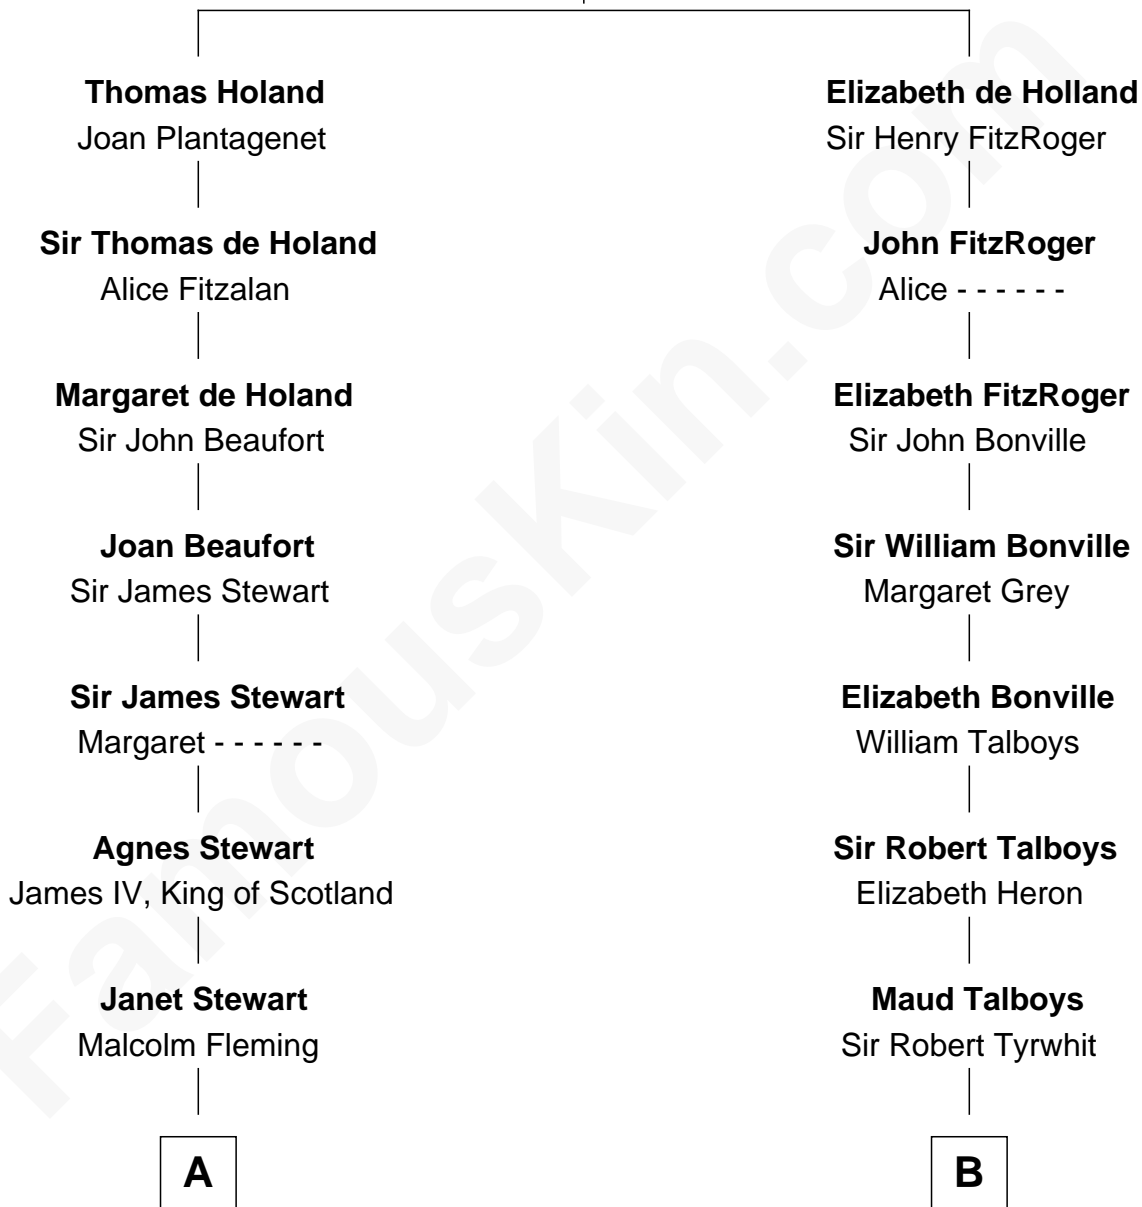

# FamousKin.com Relationship Chart of

**Hugh Grant**  
Movie Actor

17th cousin 4 times removed of

**William Rufus Day**  
36th U.S. Secretary of State

**Sir Robert de Holland**  
Maude la Zouche

**C**

—  
**Cyril Randolph**

Frances Selina Hervey

—  
**Felton George Randolph**

Emily Margaret Nepean

—  
**Margaret Isobel Randolph**

John Cassilis MacLean

—  
**Fynvola Susan MacLean**

James Murray Grant

—  
**Hugh Grant**