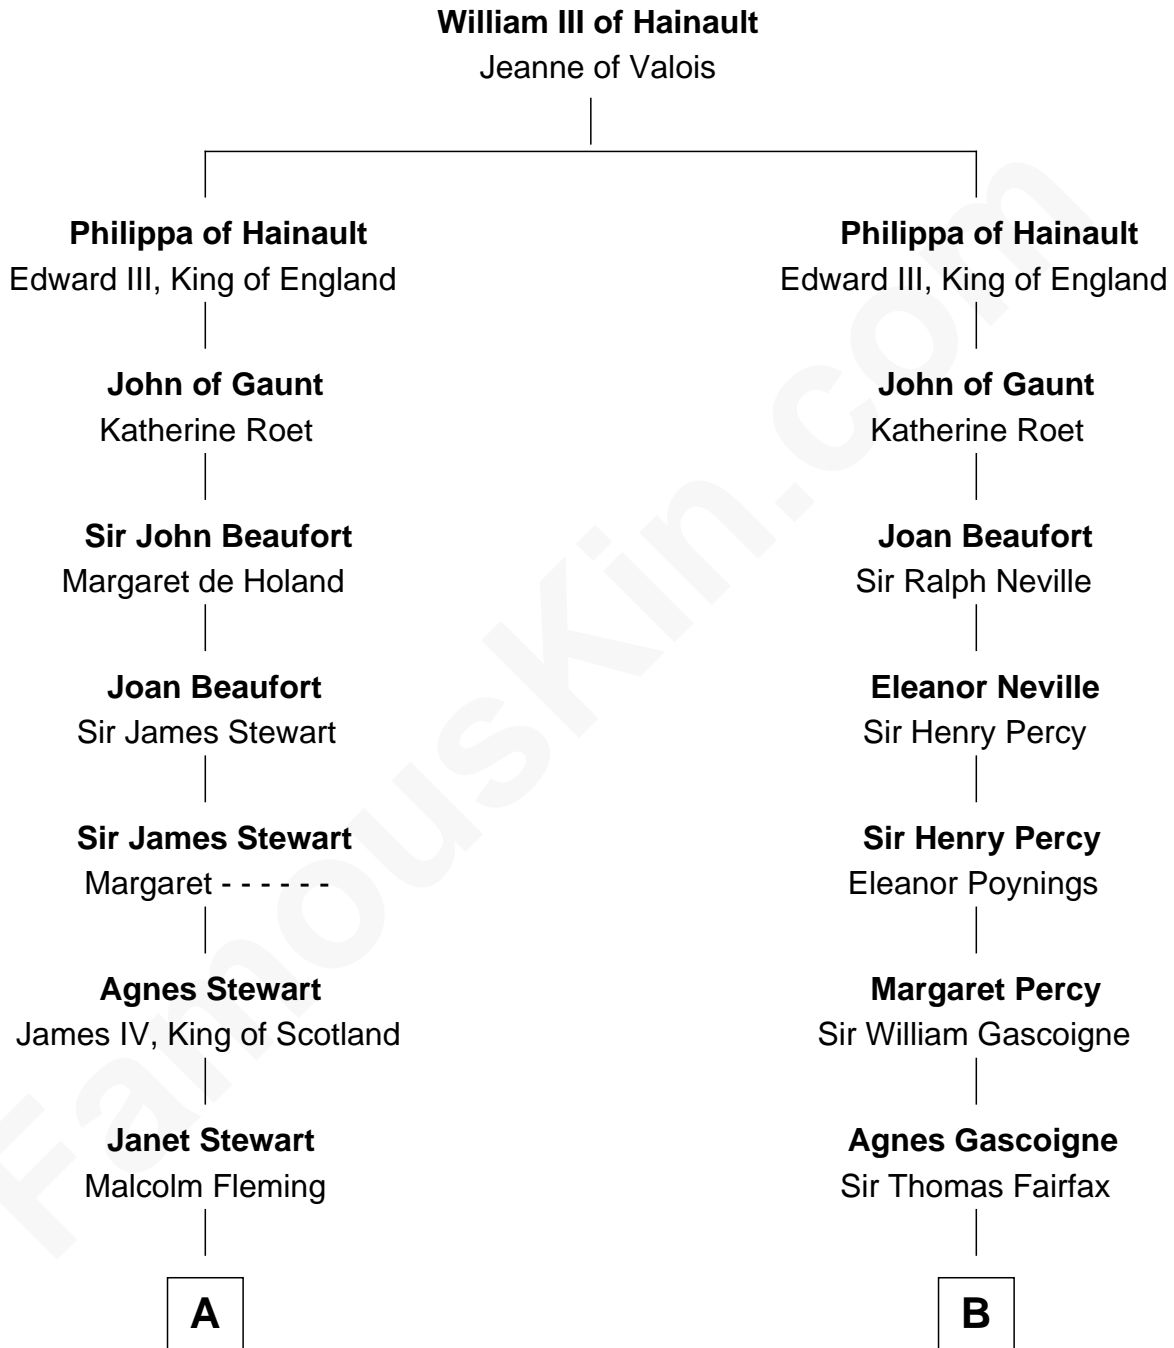

# FamousKin.com Relationship Chart of

**Hugh Grant**  
Movie Actor

15th cousin 6 times removed of

**Harriet Martineau**  
Author of *The Hour and the Man*

**C**

—  
**Cyril Randolph**

Frances Selina Hervey

—  
**Felton George Randolph**

Emily Margaret Nepean

—  
**Margaret Isobel Randolph**

John Cassilis MacLean

—  
**Fynvola Susan MacLean**

James Murray Grant

—  
**Hugh Grant**

*Movie Actor*

FamousKin.com