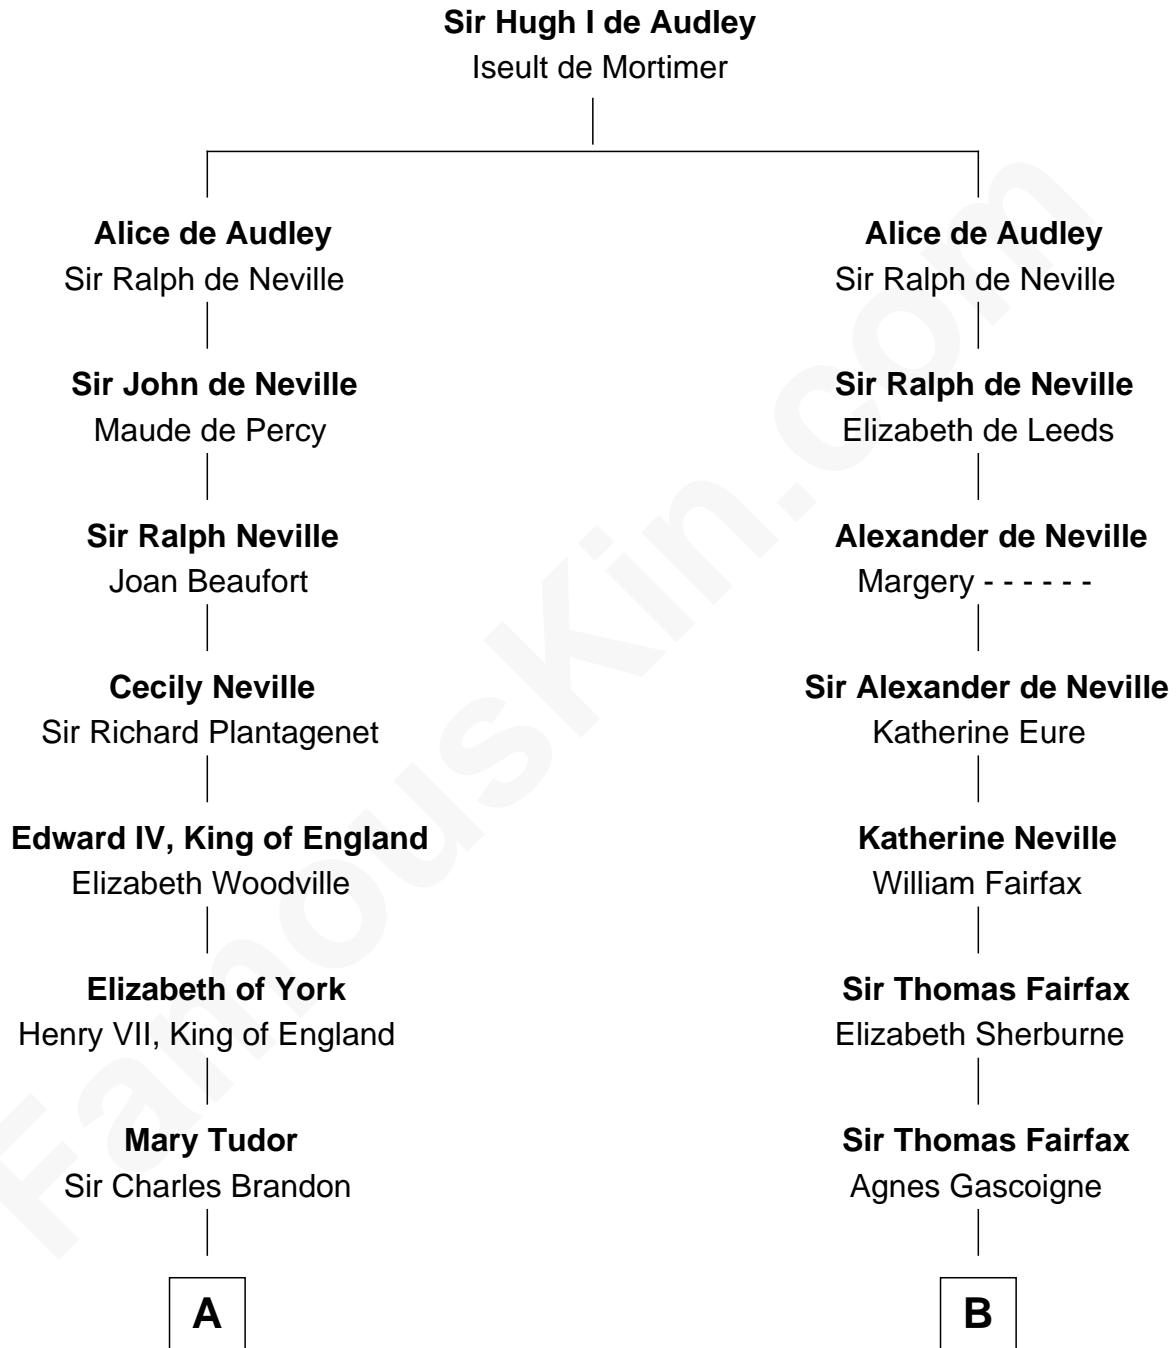

# FamousKin.com Relationship Chart of

**Hugh Grant**

*Movie Actor*

15th cousin 6 times removed of

**Harriet Martineau**

*Author of The Hour and the Man*

**C**

—  
**Cyril Randolph**

Frances Selina Hervey

—  
**Felton George Randolph**

Emily Margaret Nepean

—  
**Margaret Isobel Randolph**

John Cassilis MacLean

—  
**Fynvola Susan MacLean**

James Murray Grant

—  
**Hugh Grant**