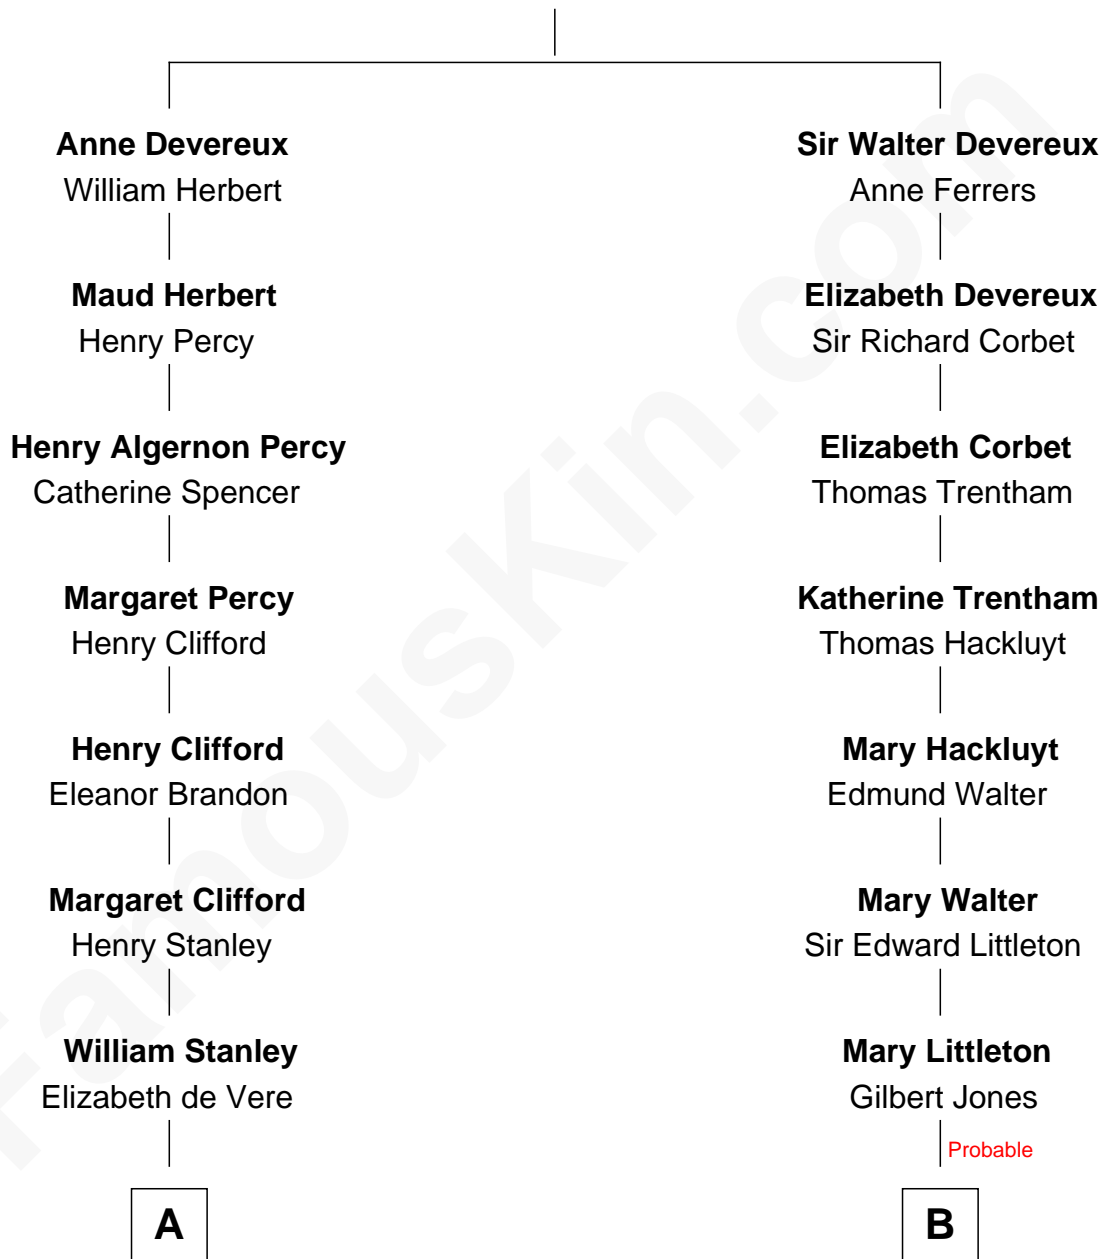

# FamousKin.com Relationship Chart of

**Hugh Grant**

*Movie Actor*

18th cousin of

**Mary Chapin Carpenter**

*Singer and Songwriter*

**Sir Walter Devereux**

Elizabeth Merbery

**C**

**Fynvola Susan MacLean**

James Murray Grant

**Hugh Grant**

*Movie Actor*

**D**

**Chapin Carpenter**

Mary Bowie Robertson