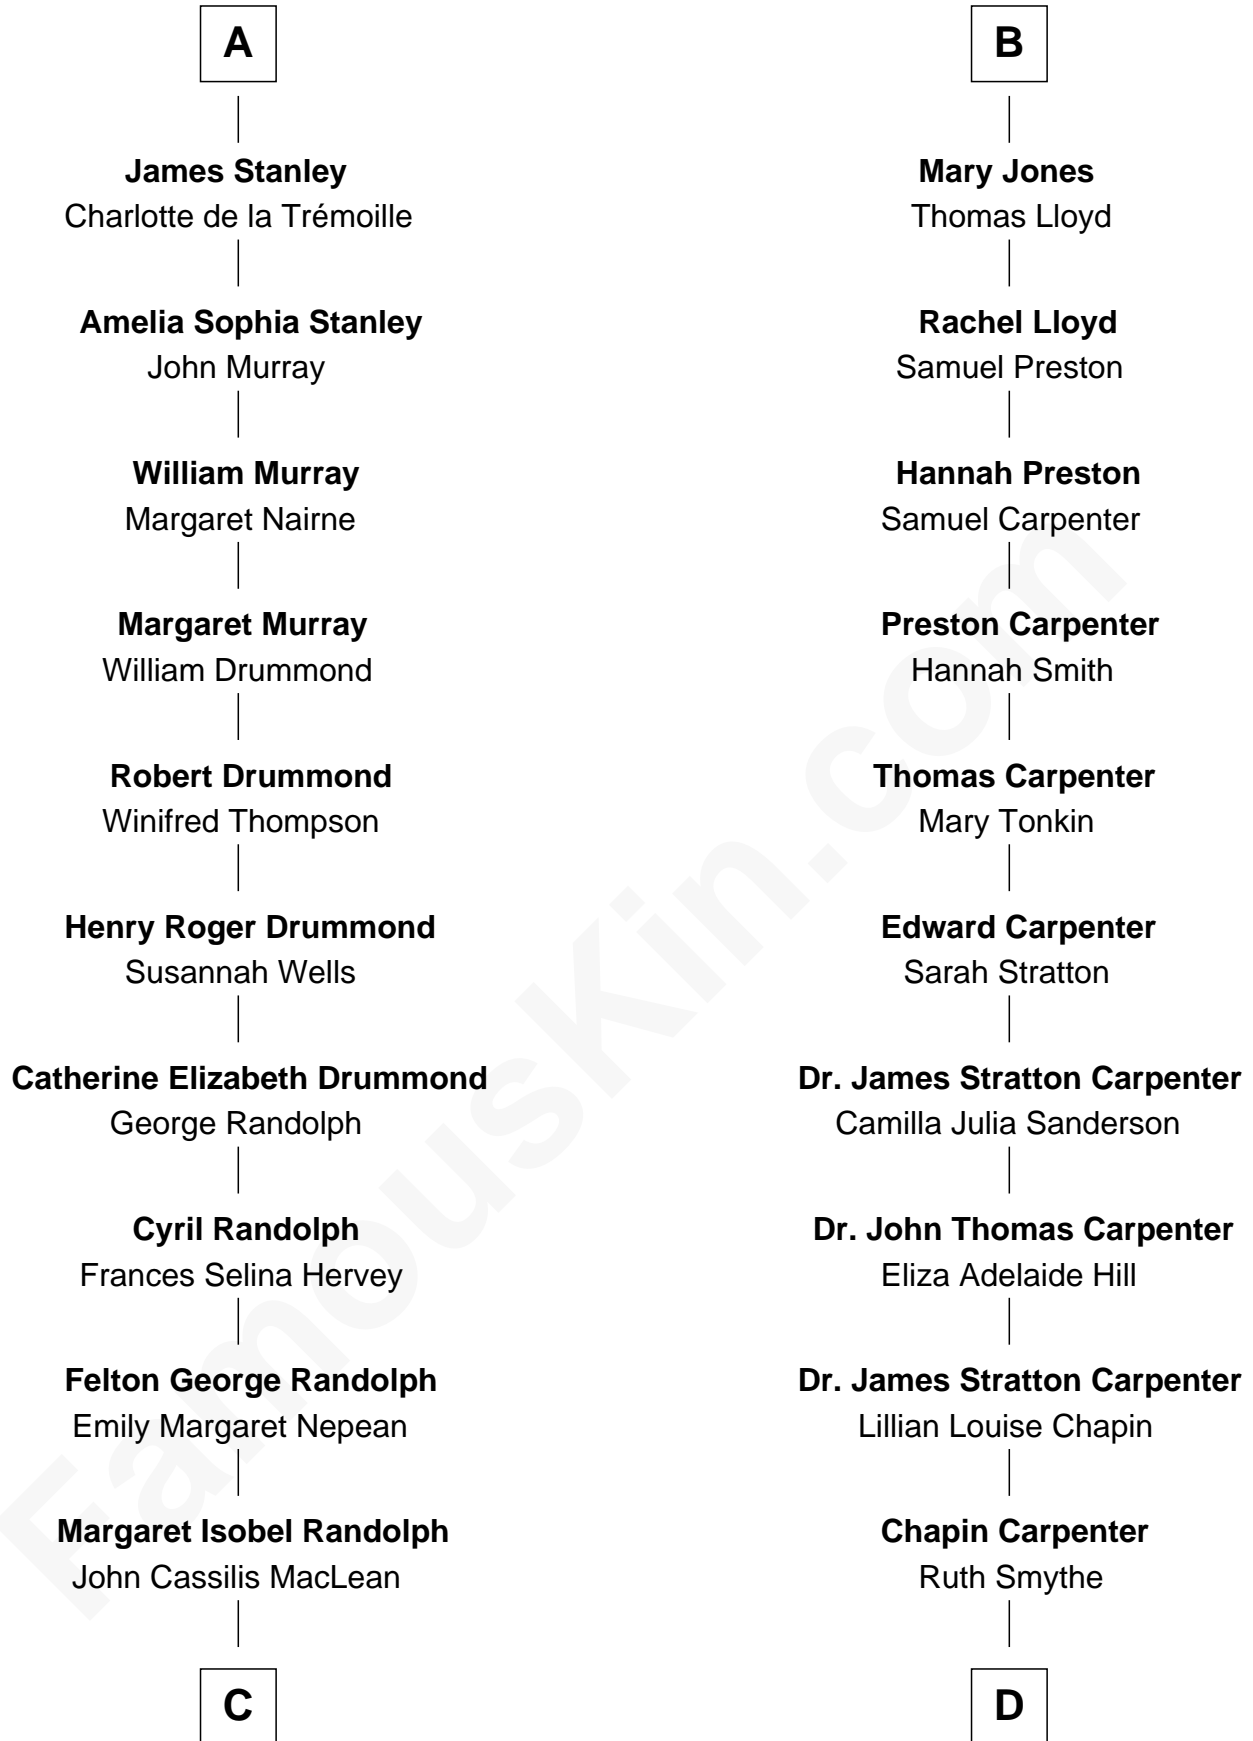

# FamousKin.com Relationship Chart of

**Hugh Grant**

*Movie Actor*

18th cousin of

**Mary Chapin Carpenter**

*Singer and Songwriter*

**Sir Walter Devereux**

Elizabeth Merbery