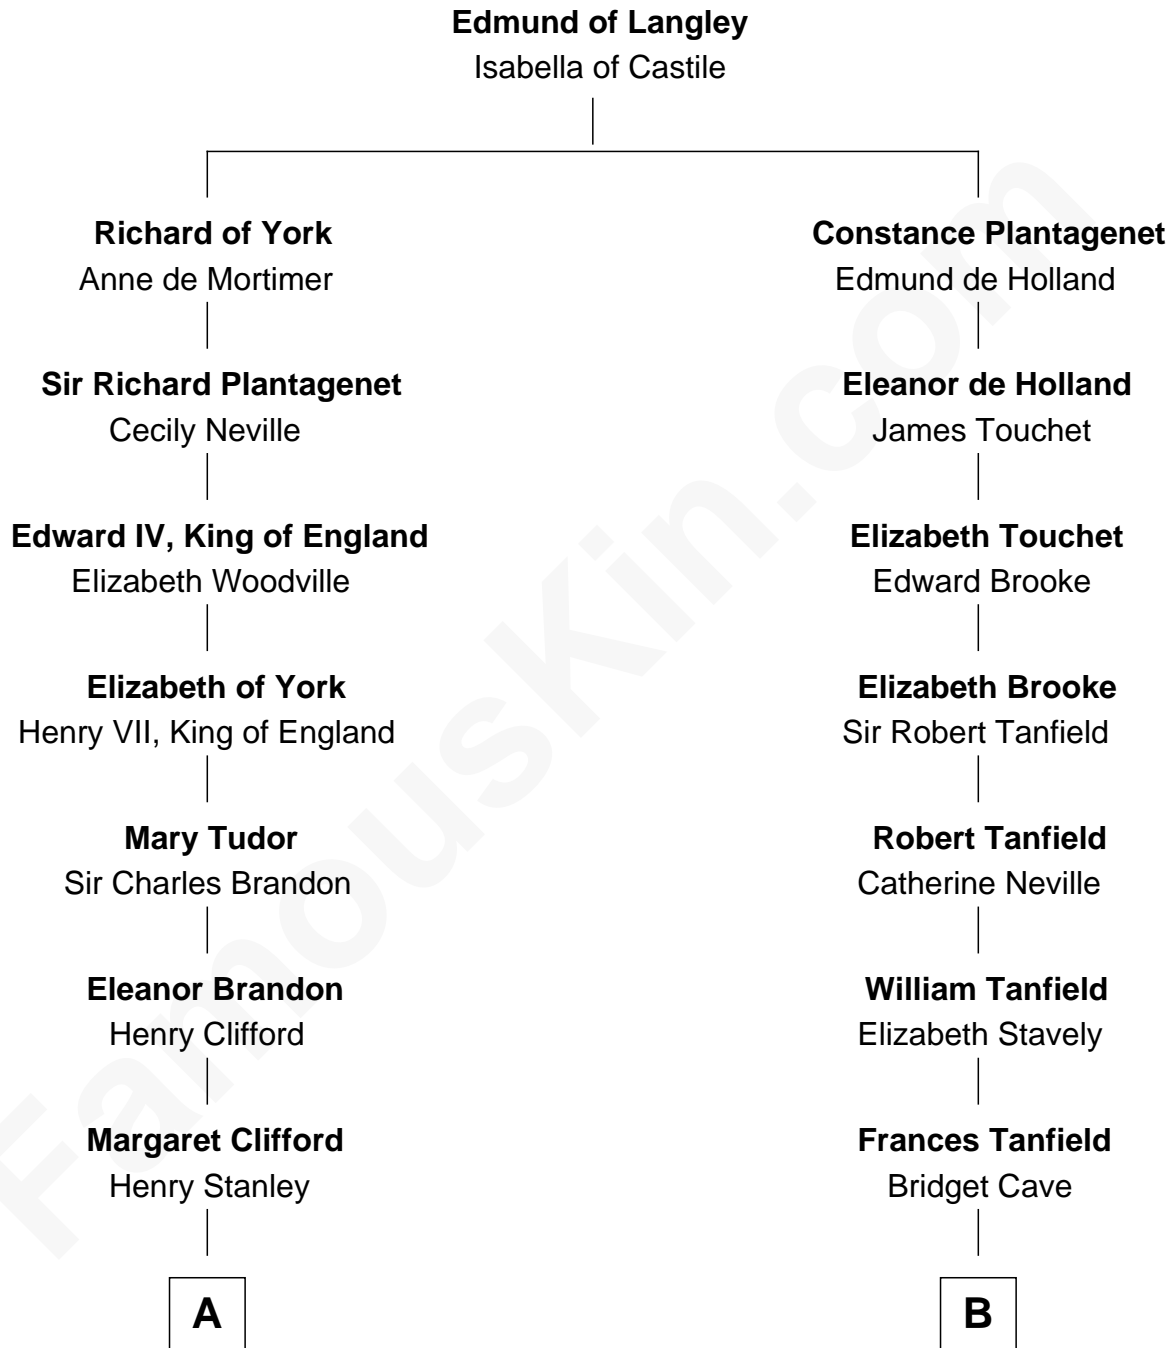

FamousKin.com Relationship Chart of

Hugh Grant

Movie Actor

19th cousin 2 times removed of

Mary Chapin Carpenter

Singer and Songwriter

C

Margaret Isobel Randolph