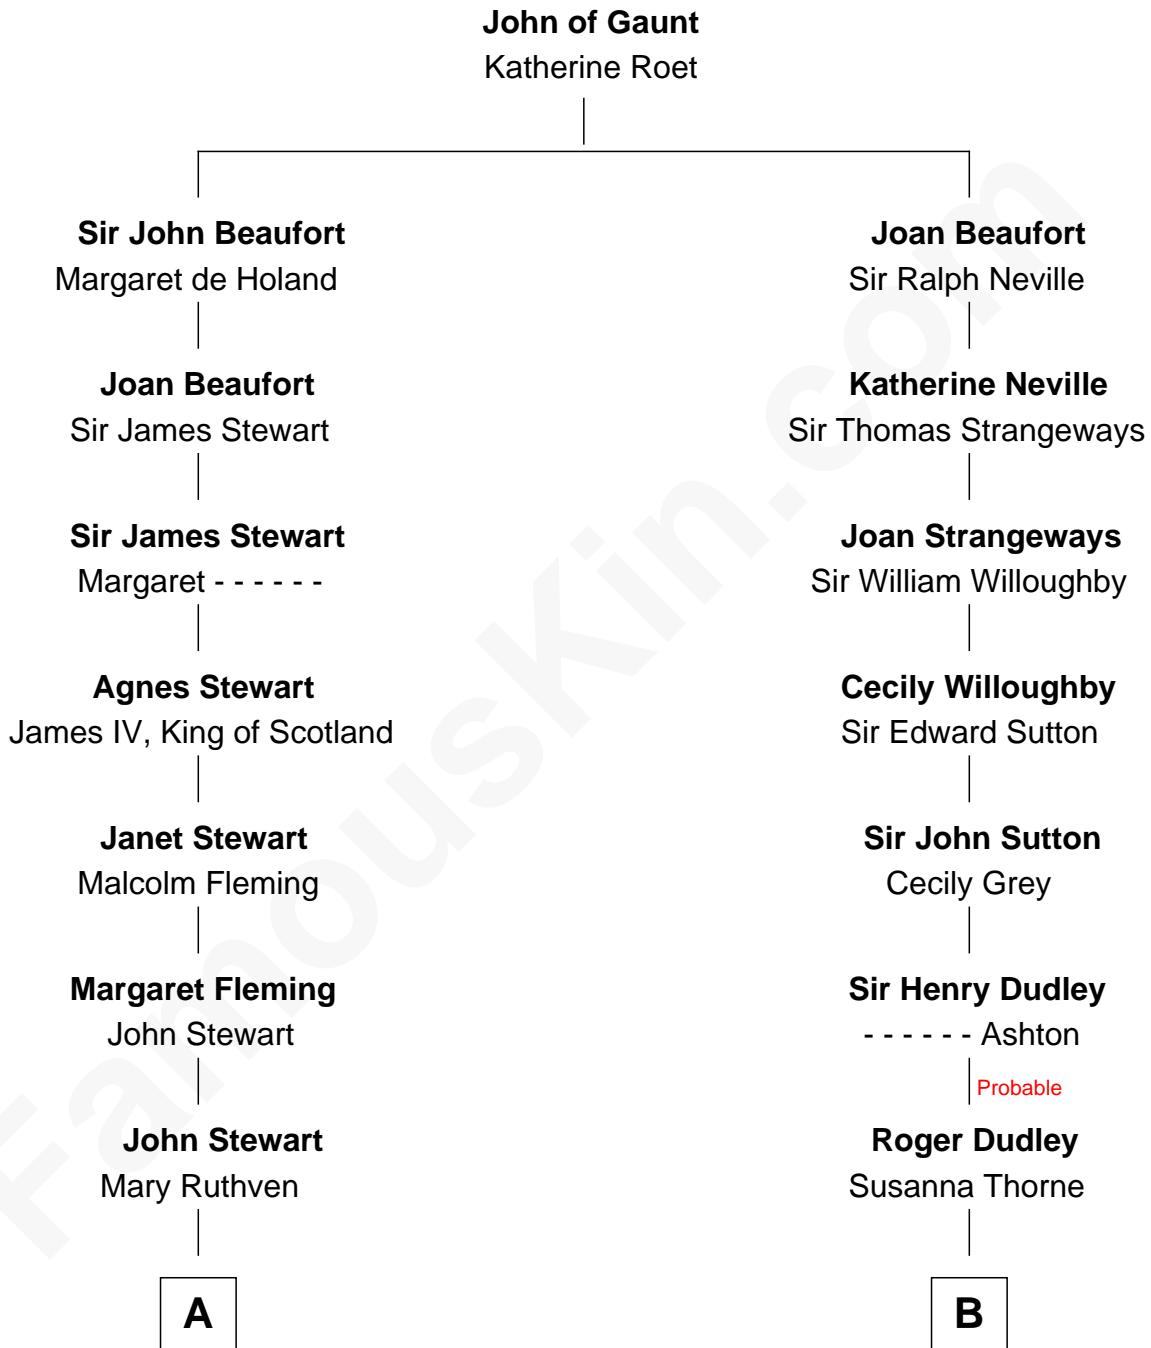

# FamousKin.com Relationship Chart of

**Hugh Grant**

*Movie Actor*

15th cousin 4 times removed of

**Oliver Wendell Holmes, Jr.**

*U.S. Supreme Court Justice*

**C**

—  
**Margaret Isobel Randolph**

John Cassilis MacLean

—  
**Fynvola Susan MacLean**

James Murray Grant

—  
**Hugh Grant**

*Movie Actor*

FamousKin.com