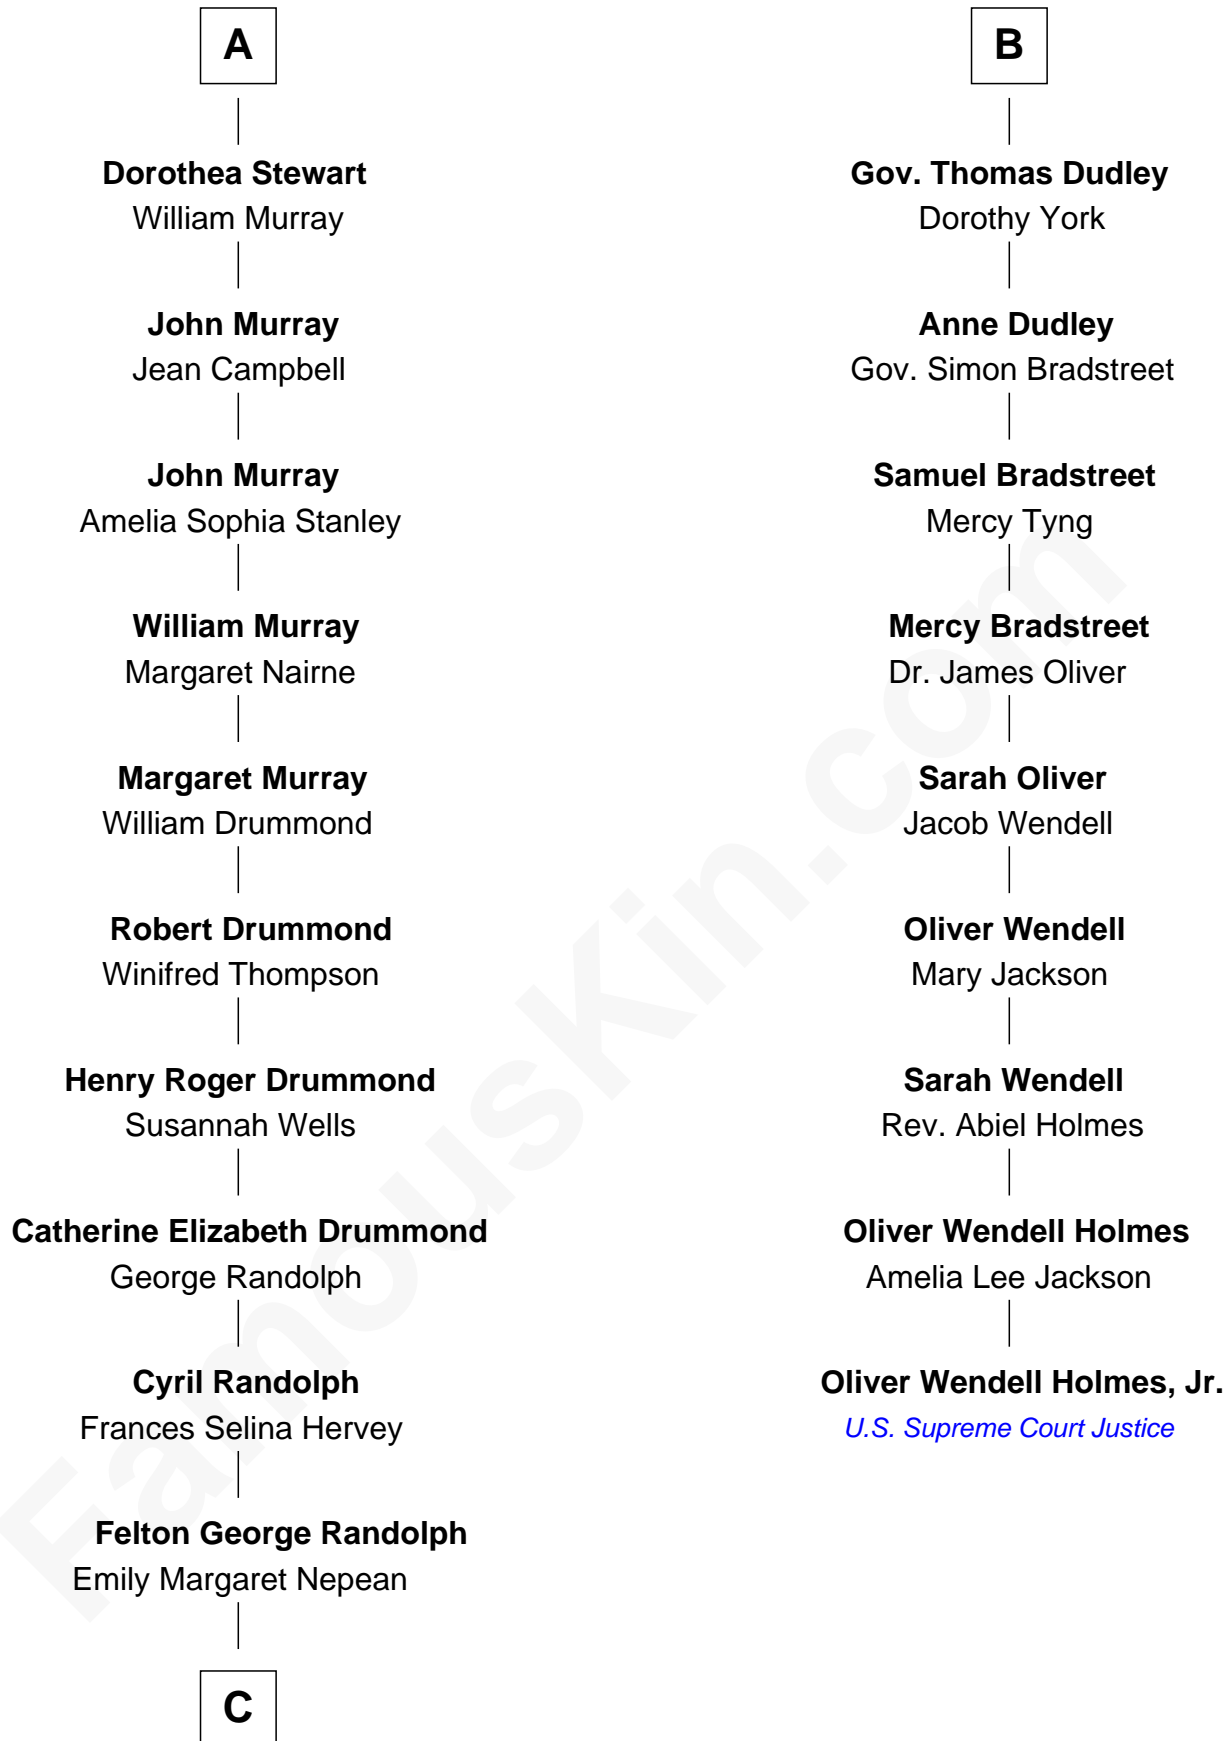

# FamousKin.com Relationship Chart of

**Hugh Grant**

*Movie Actor*

15th cousin 4 times removed of

**Oliver Wendell Holmes, Jr.**

*U.S. Supreme Court Justice*

**C**

—  
**Margaret Isobel Randolph**

John Cassilis MacLean

—  
**Fynvola Susan MacLean**

James Murray Grant

—  
**Hugh Grant**

*Movie Actor*

FamousKin.com