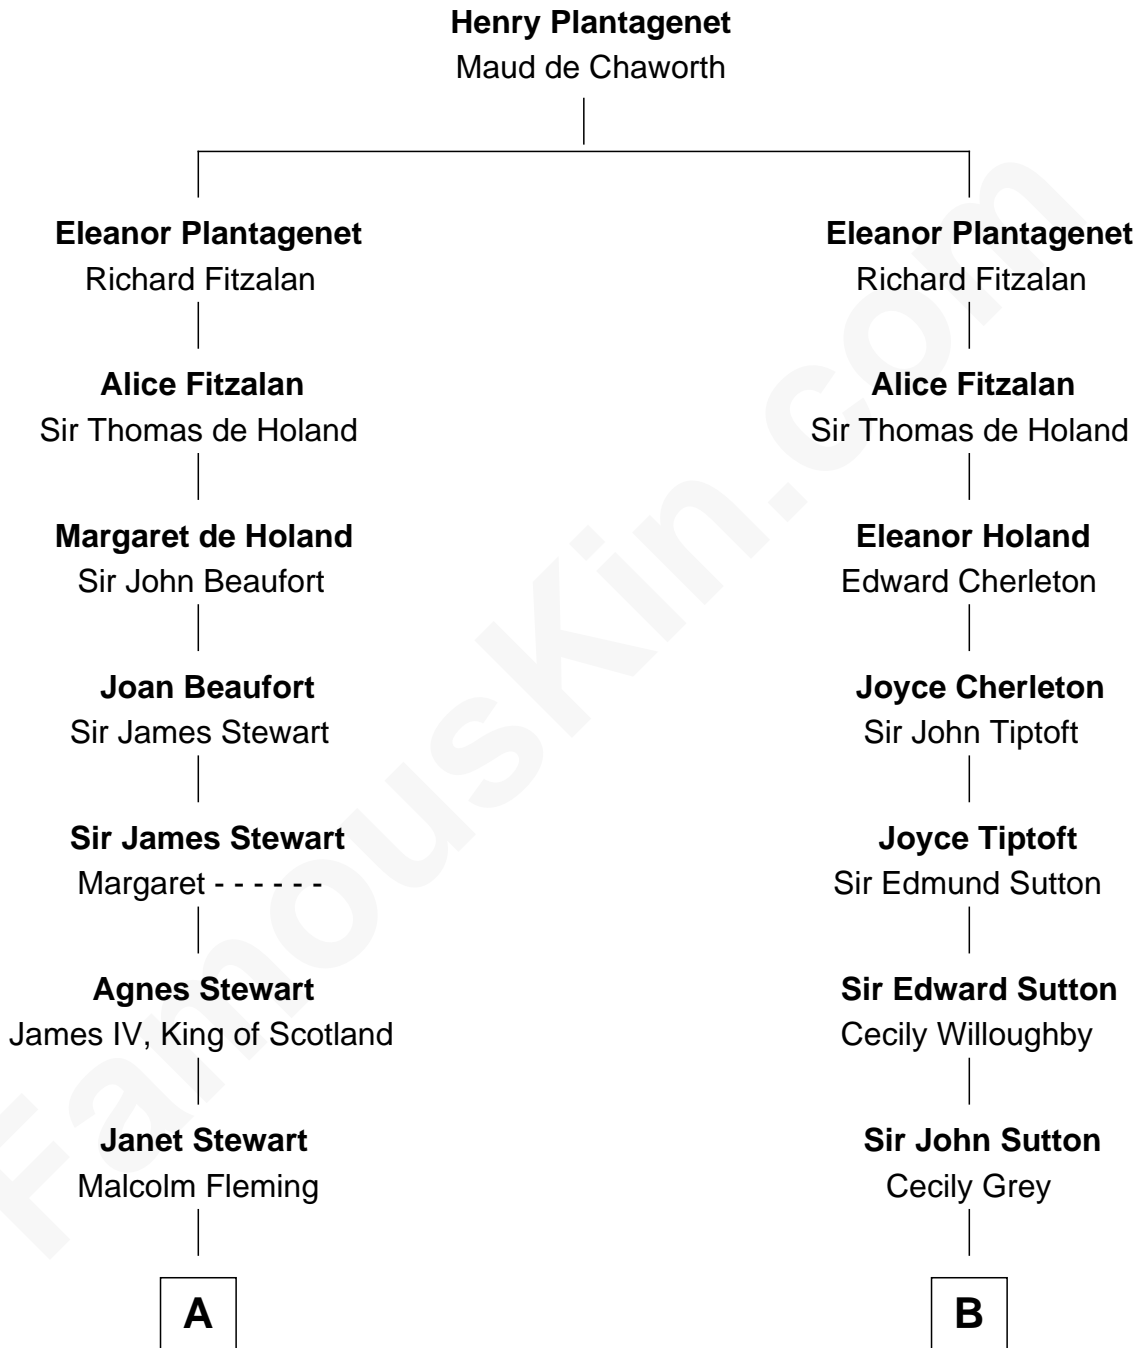

FamousKin.com

Relationship Chart of

Hugh Grant

Movie Actor

16th cousin 5 times removed of

Oliver Wendell Holmes, Sr.

American "Fireside" Poet

C

—
Cyril Randolph

Frances Selina Hervey

—
Felton George Randolph

Emily Margaret Nepean

—
Margaret Isobel Randolph

John Cassilis MacLean

—
Fynvola Susan MacLean

James Murray Grant