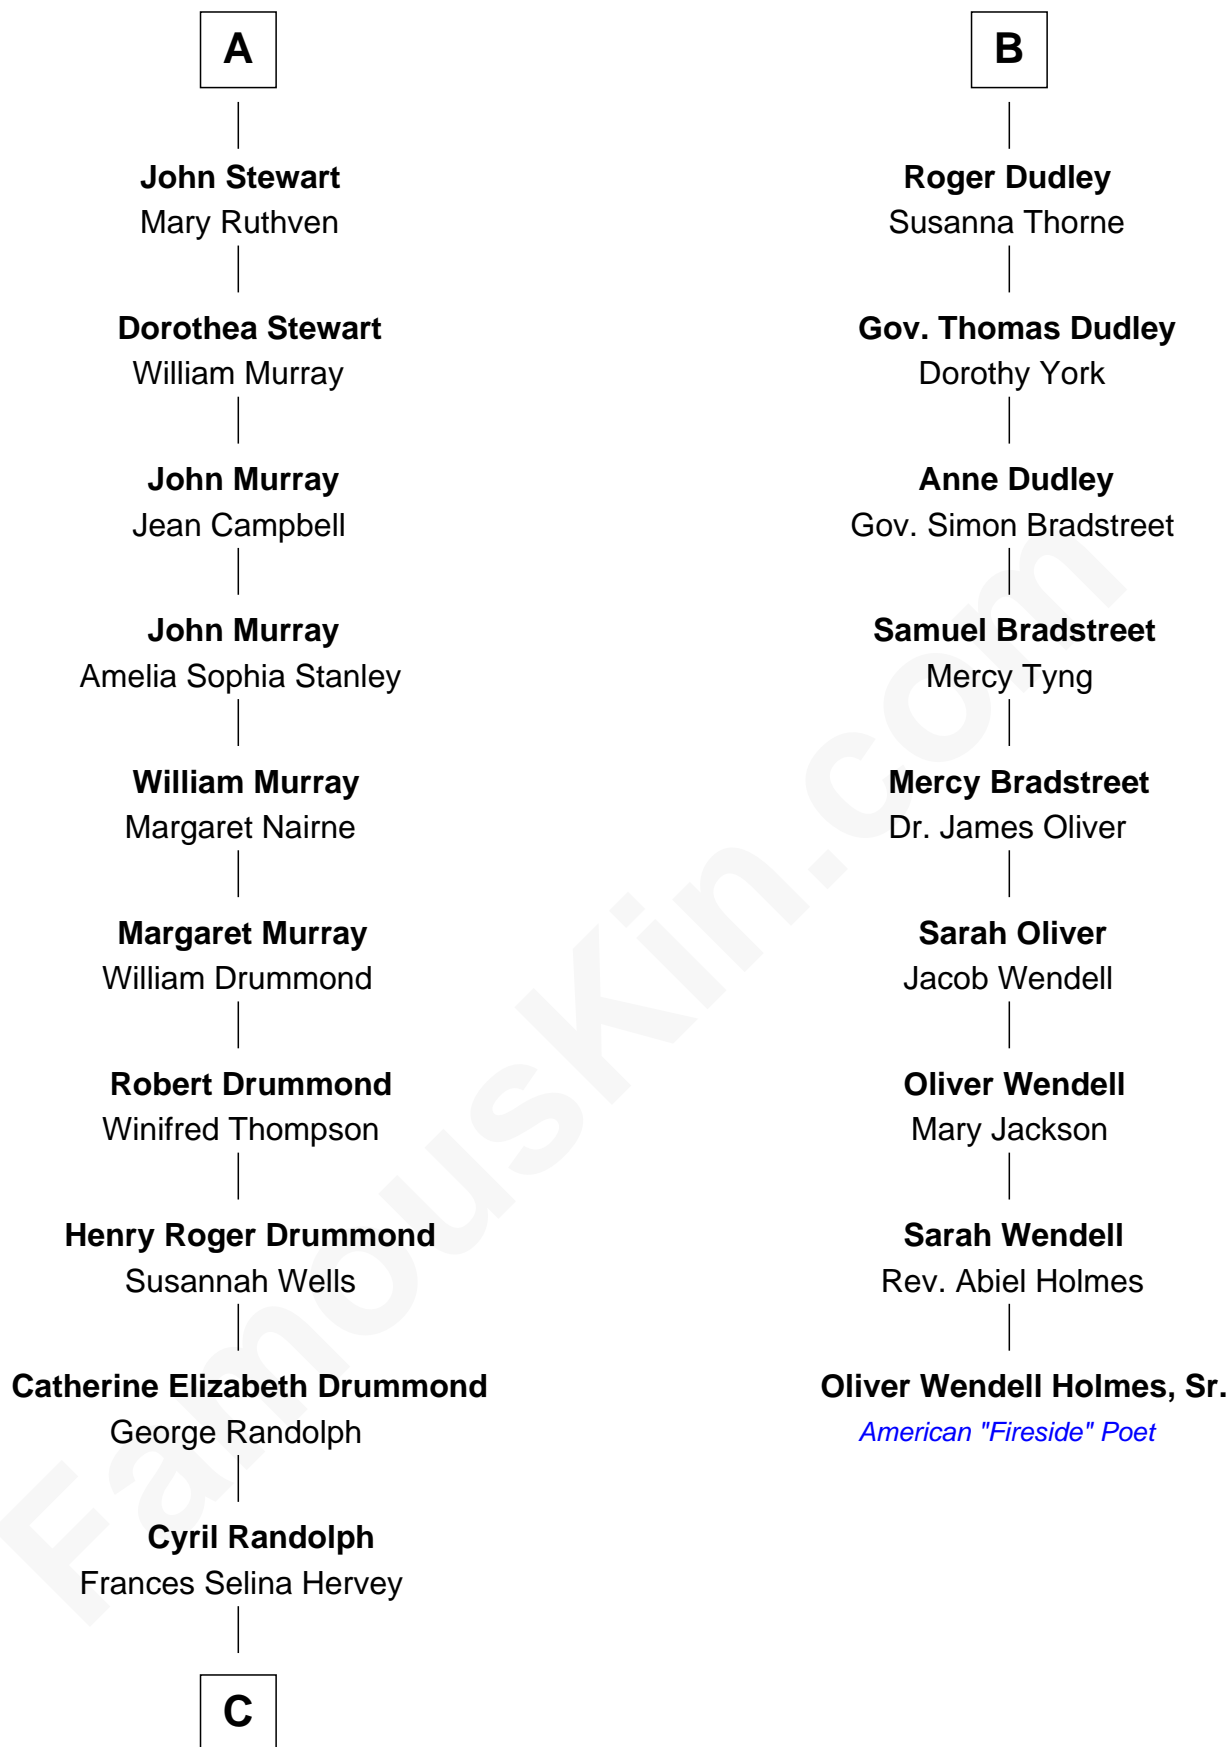

FamousKin.com Relationship Chart of

Hugh Grant
Movie Actor

15th cousin 5 times removed of

Oliver Wendell Holmes, Sr.
American "Fireside" Poet

C

—
Felton George Randolph

Emily Margaret Nepean

—
Margaret Isobel Randolph

John Cassilis MacLean

—
Fynvola Susan MacLean

James Murray Grant

—
Hugh Grant

Movie Actor

FamousKin.com