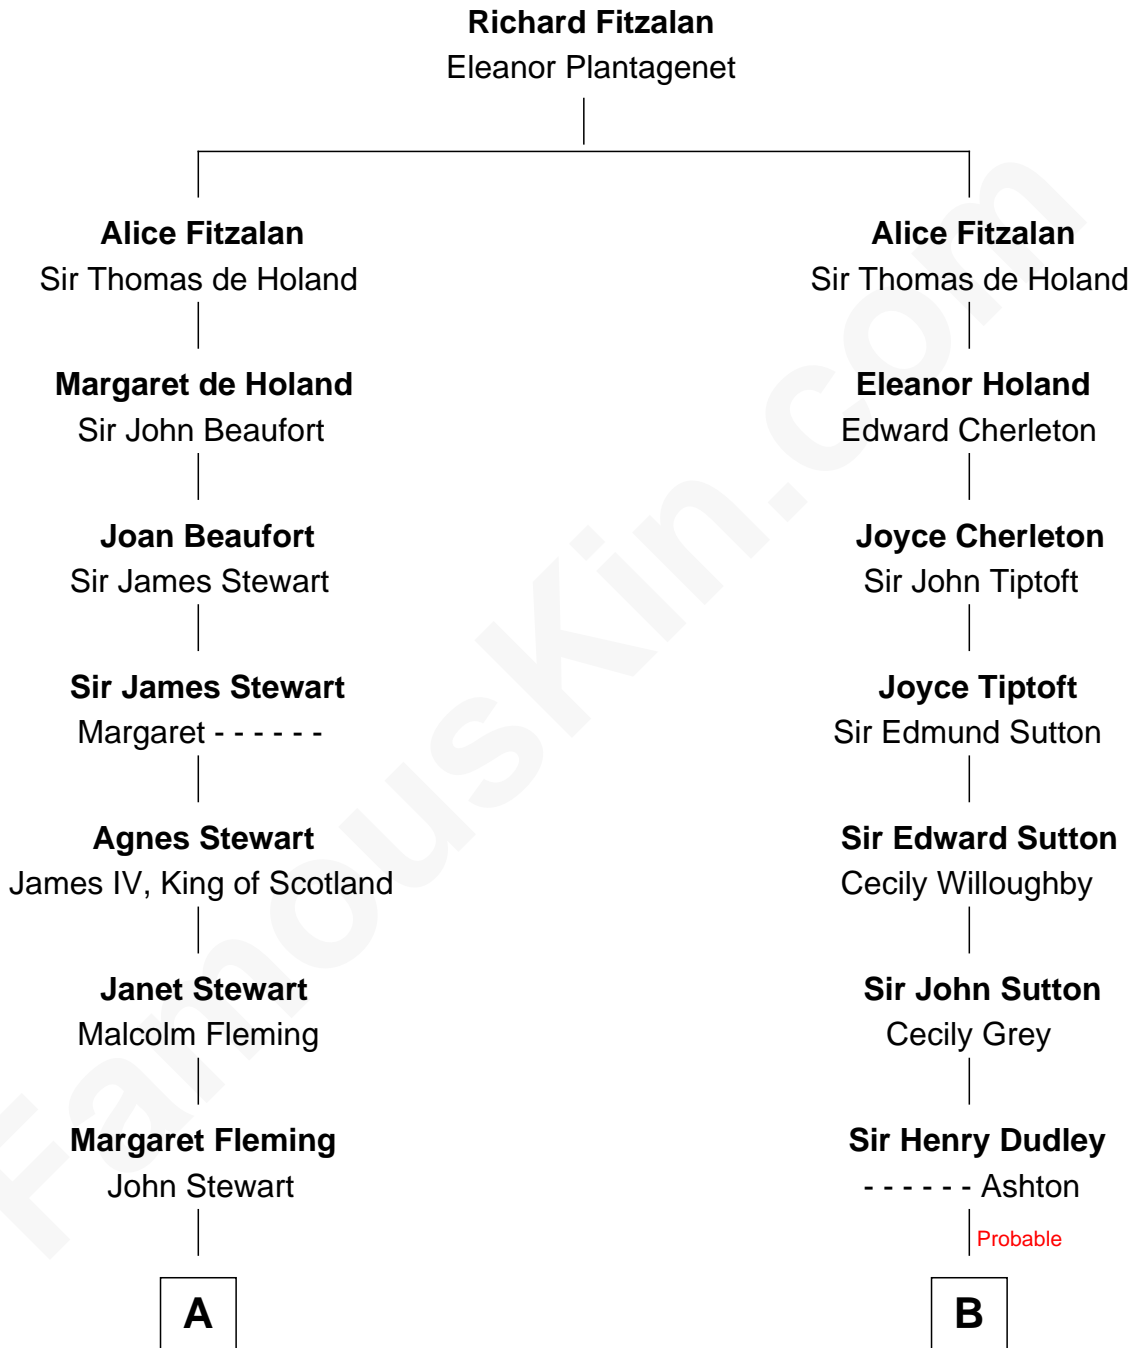

FamousKin.com Relationship Chart of

Hugh Grant
Movie Actor

15th cousin 5 times removed of

Oliver Wendell Holmes, Sr.
American "Fireside" Poet

C

—
Felton George Randolph

Emily Margaret Nepean

—
Margaret Isobel Randolph

John Cassilis MacLean

—
Fynvola Susan MacLean

James Murray Grant

—
Hugh Grant

Movie Actor

FamousKin.com