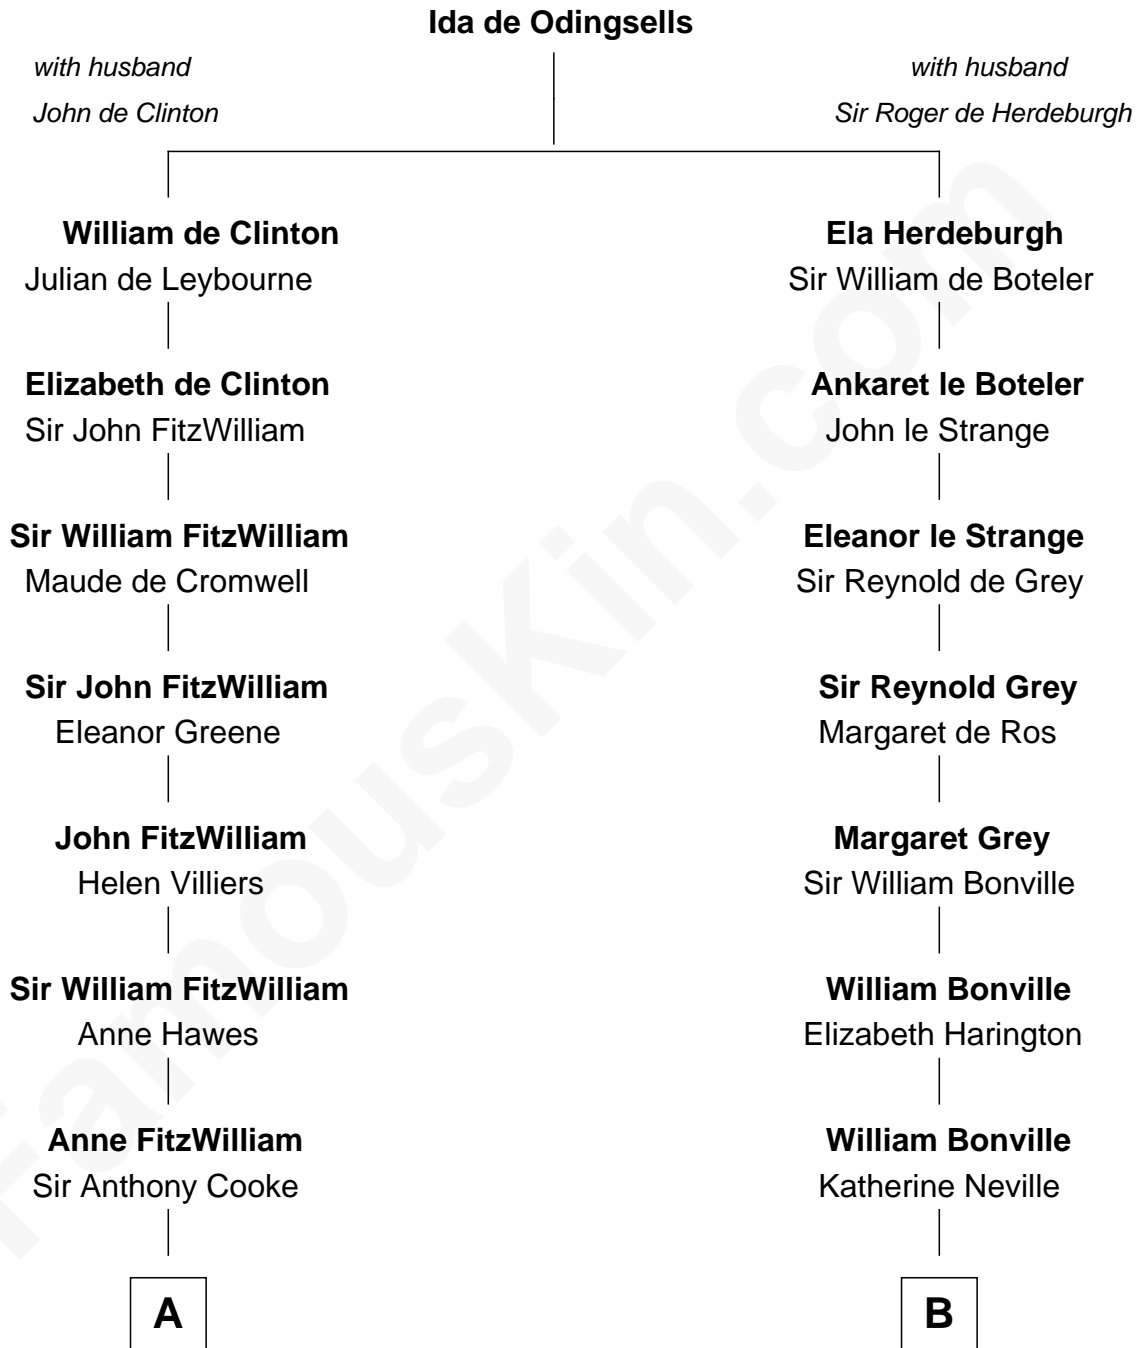

FamousKin.com

Relationship Chart of

Hugh Grant

Movie Actor

18th cousin 3 times removed of

Oliver Wendell Holmes, Sr.

American "Fireside" Poet

C

Oliver Wendell Holmes, Sr.
American "Fireside" Poet

FamousKin.com