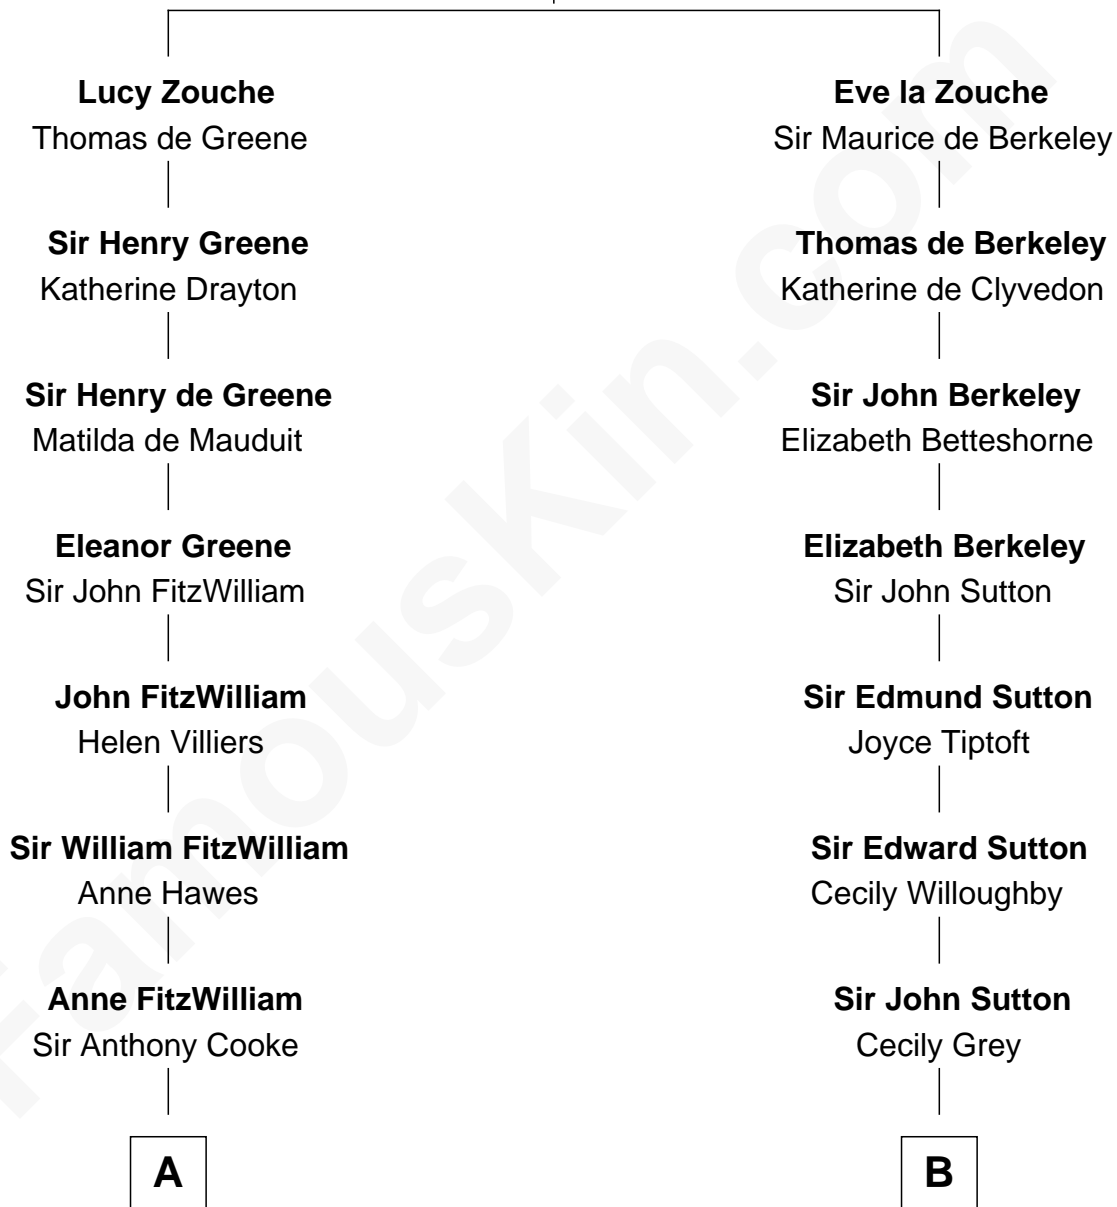

FamousKin.com Relationship Chart of

Hugh Grant

Movie Actor

16th cousin 5 times removed of

Oliver Wendell Holmes, Sr.

American "Fireside" Poet

Eudo la Zouche
Milicent de Cantilupe

C

—
Cyril Randolph

Frances Selina Hervey

—
Felton George Randolph

Emily Margaret Nepean

—
Margaret Isobel Randolph

John Cassilis MacLean

—
Fynvola Susan MacLean

James Murray Grant