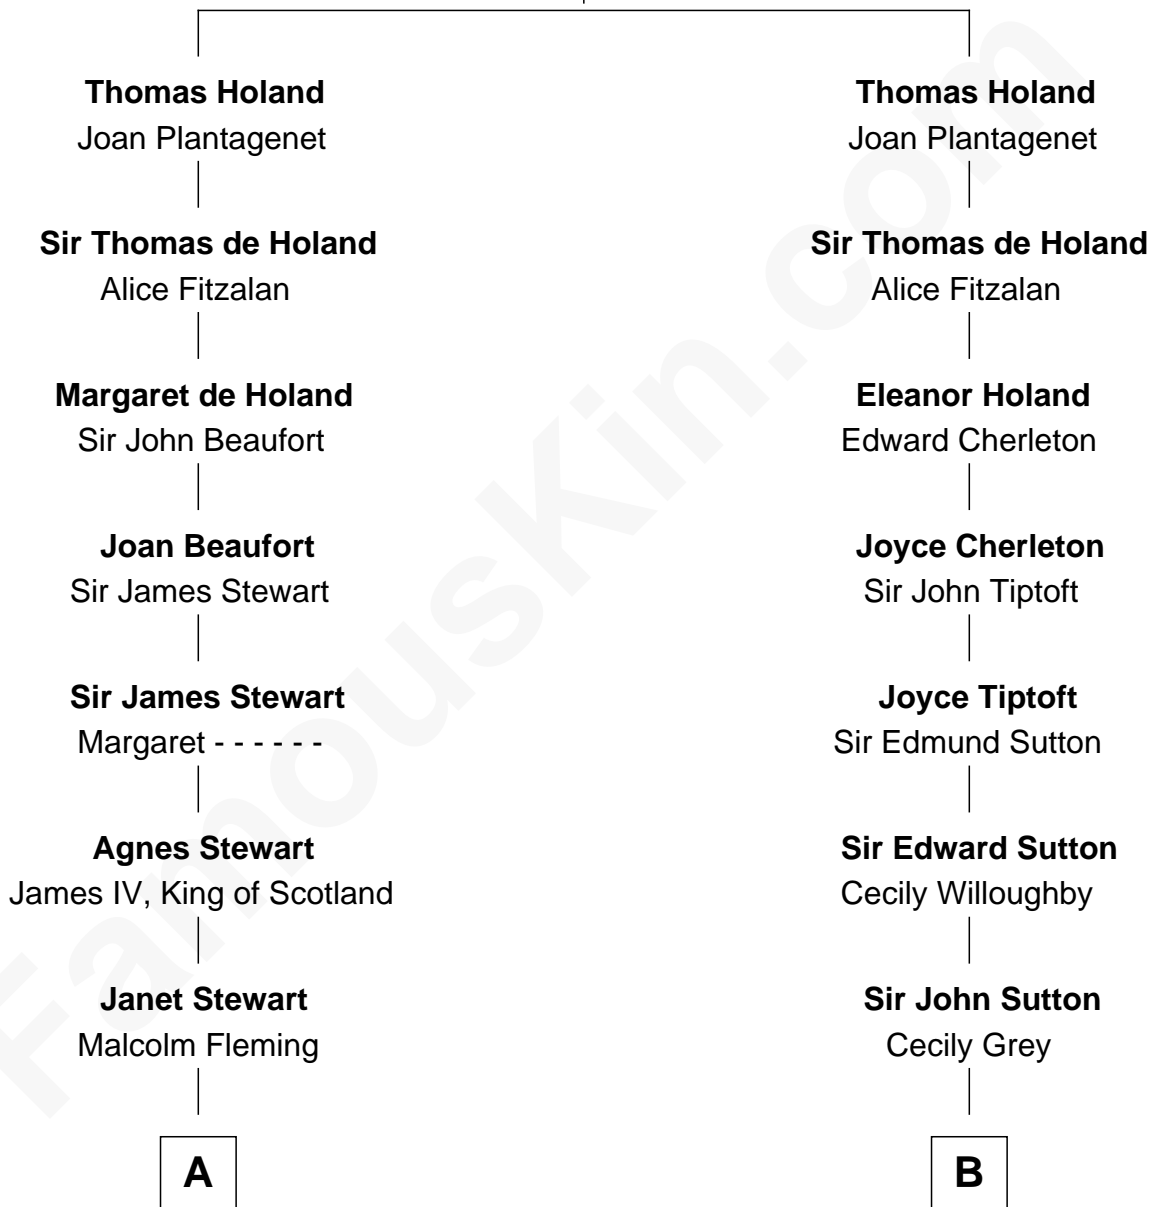

FamousKin.com Relationship Chart of

Hugh Grant
Movie Actor

16th cousin 5 times removed of

Oliver Wendell Holmes, Sr.
American "Fireside" Poet

Sir Robert de Holland
Maude la Zouche

C

—
Cyril Randolph

Frances Selina Hervey

—
Felton George Randolph

Emily Margaret Nepean

—
Margaret Isobel Randolph

John Cassilis MacLean

—
Fynvola Susan MacLean

James Murray Grant

—
Hugh Grant

Movie Actor