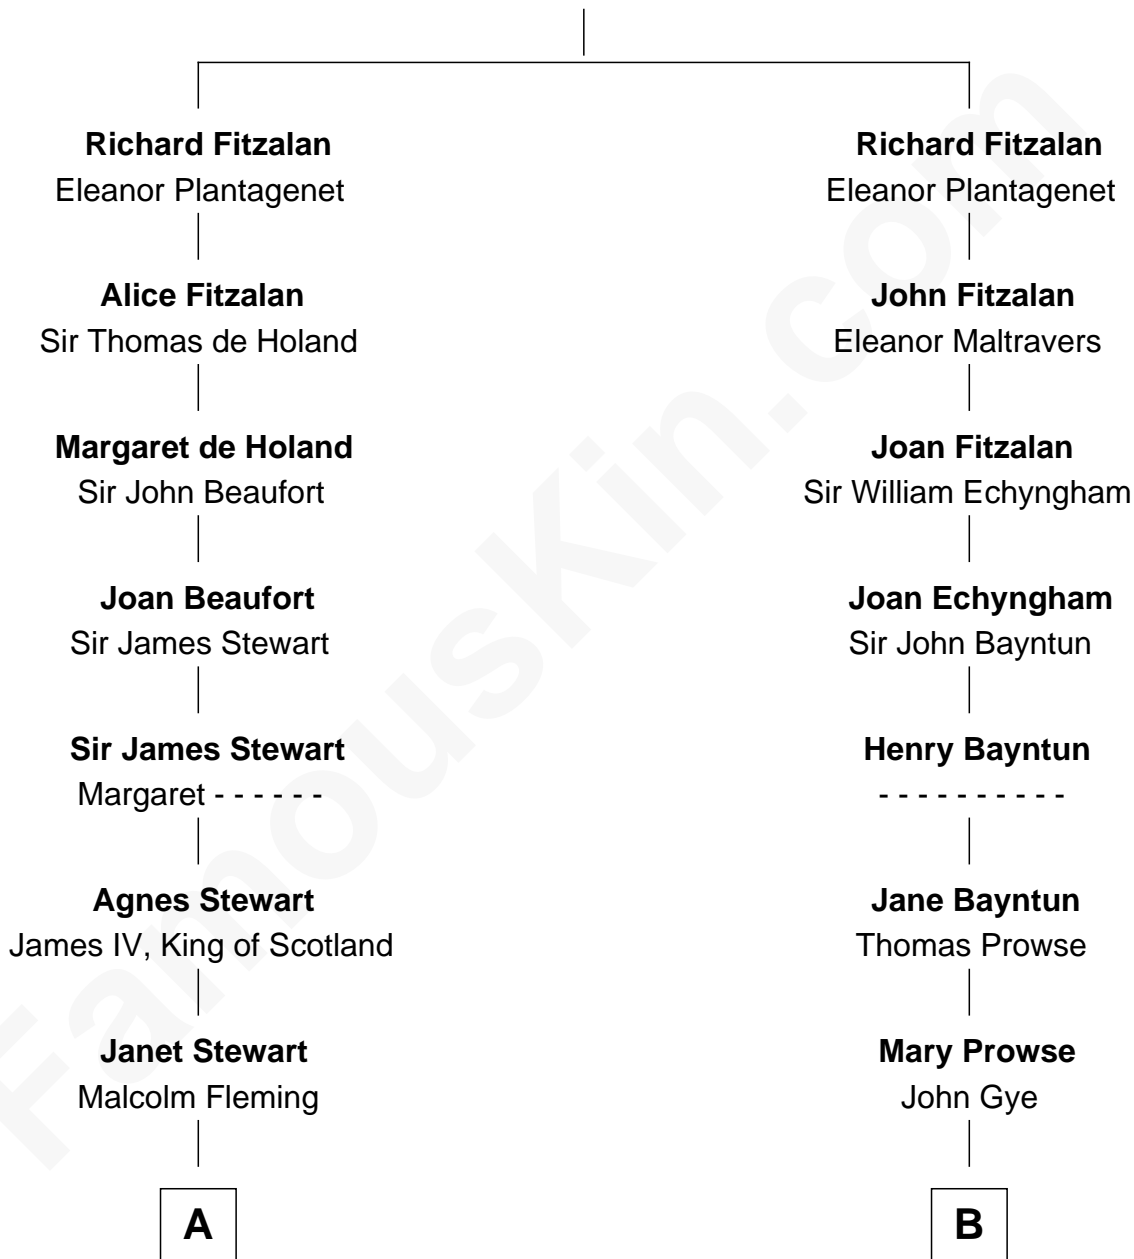

FamousKin.com Relationship Chart of

Hugh Grant

Movie Actor

18th cousin 3 times removed of

Endicott Peabody

62nd Governor of Massachusetts

Edmund Fitzalan

Alice de Warenne

Endicott Peabody
62nd Governor of Massachusetts

FamousKin.com