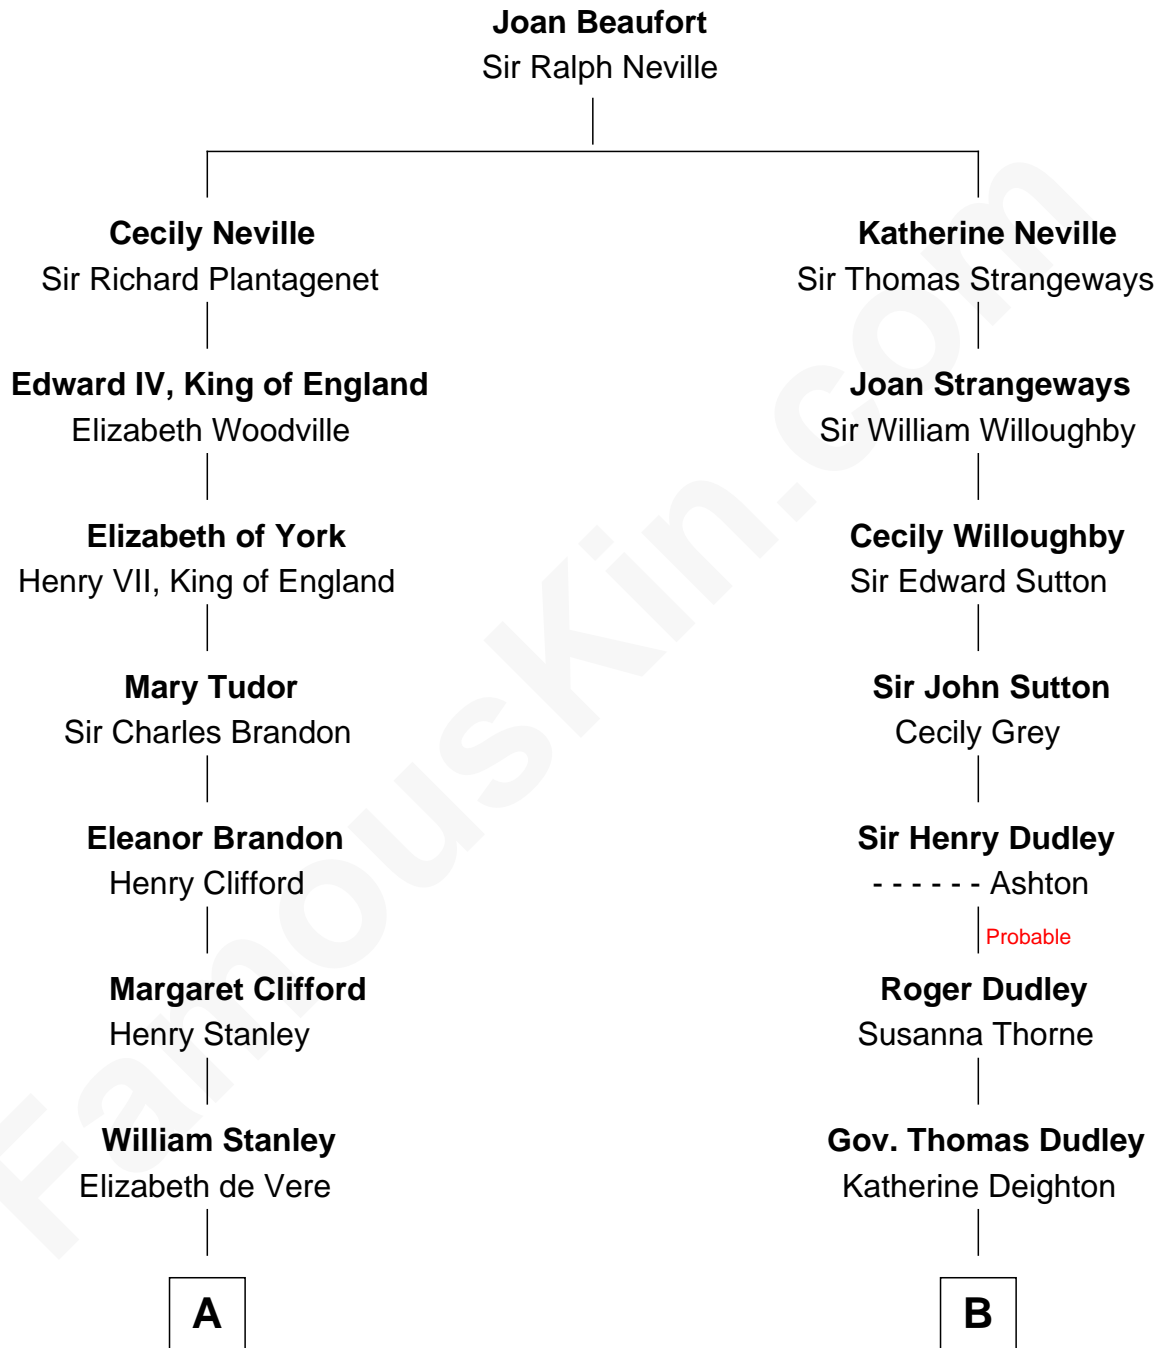

# FamousKin.com Relationship Chart of

**Hugh Grant**  
*Movie Actor*

15th cousin 3 times removed of

**Endicott Peabody**  
*62nd Governor of Massachusetts*

**C**

—  
**Fynvola Susan MacLean**

James Murray Grant