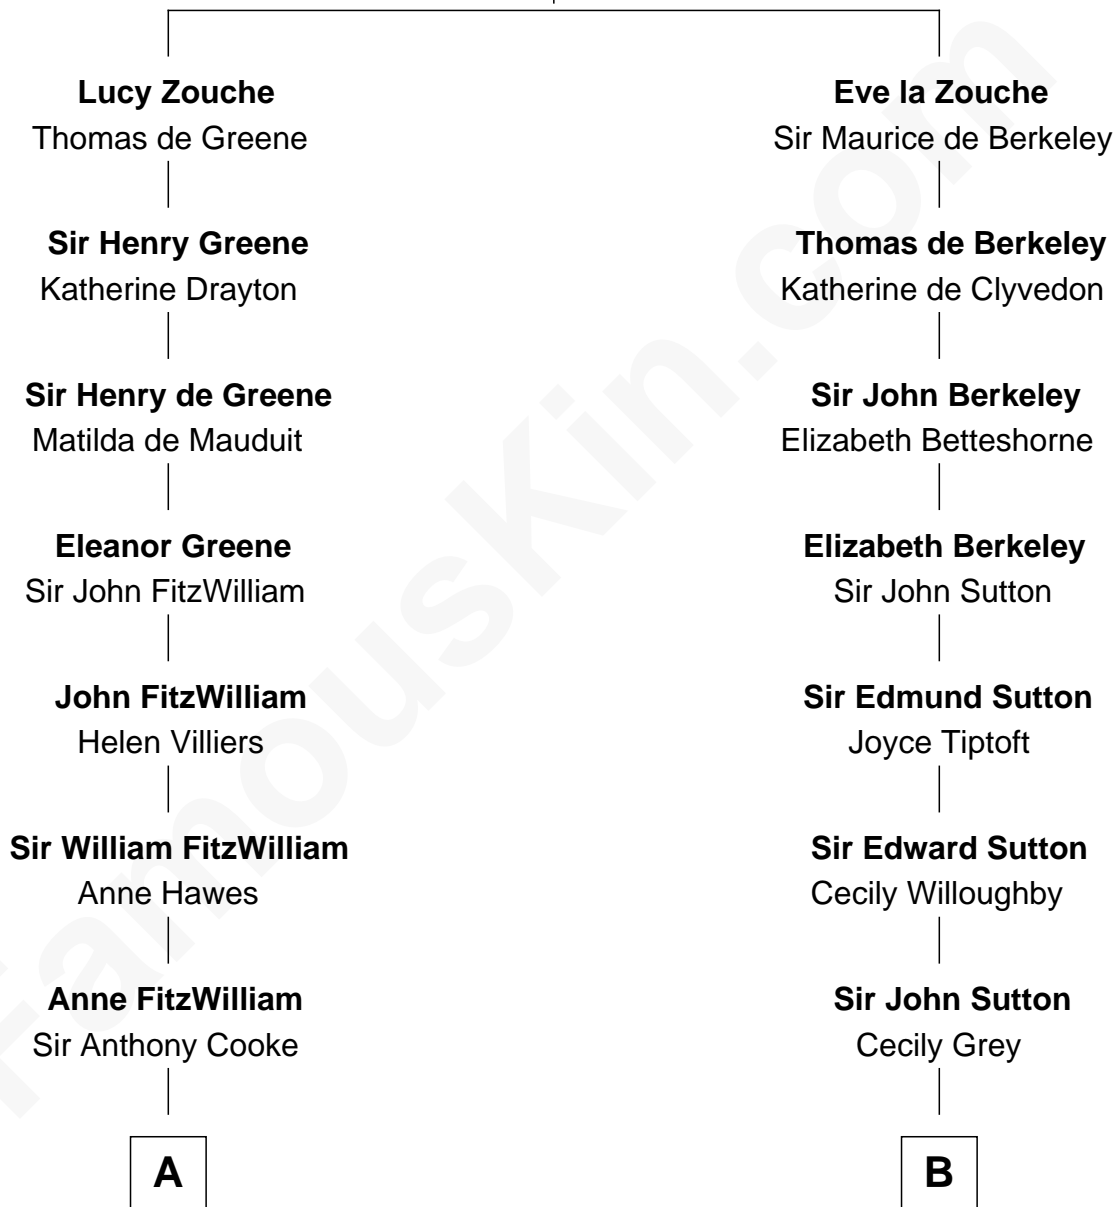

FamousKin.com Relationship Chart of

Hugh Grant

Movie Actor

18th cousin 3 times removed of

Endicott Peabody

62nd Governor of Massachusetts

Eudo la Zouche
Milicent de Cantilupe

C

Endicott Peabody
62nd Governor of Massachusetts

FamousKin.com