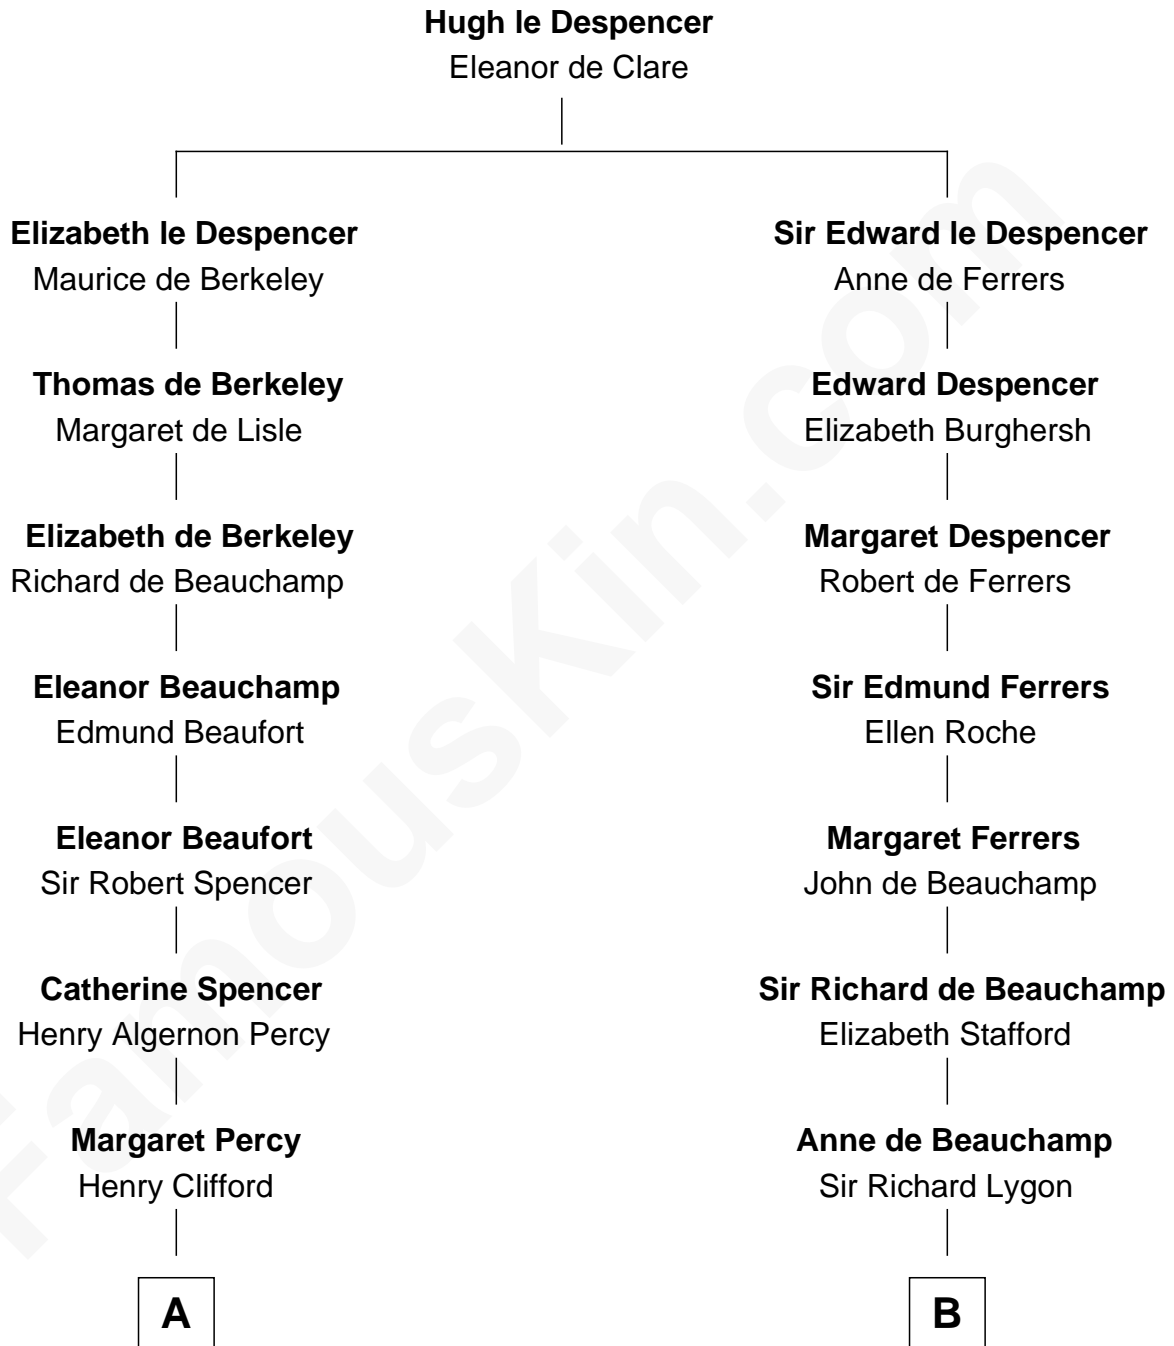

FamousKin.com Relationship Chart of

Hugh Grant
Movie Actor

20th cousin 1 time removed of

Endicott Peabody
62nd Governor of Massachusetts

C

Cyril Randolph
Frances Selina Hervey

Felton George Randolph
Emily Margaret Nepean

Margaret Isobel Randolph
John Cassilis MacLean

Fynvola Susan MacLean
James Murray Grant

Hugh Grant
Movie Actor

D

Mary Eliot Dwight
Dr. Samuel Parkman

Henry Parkman
Mary Frances Parker

Mary Elizabeth Parkman
Rt. Rev. Malcolm Endicott Peabody

Endicott Peabody
62nd Governor of Massachusetts