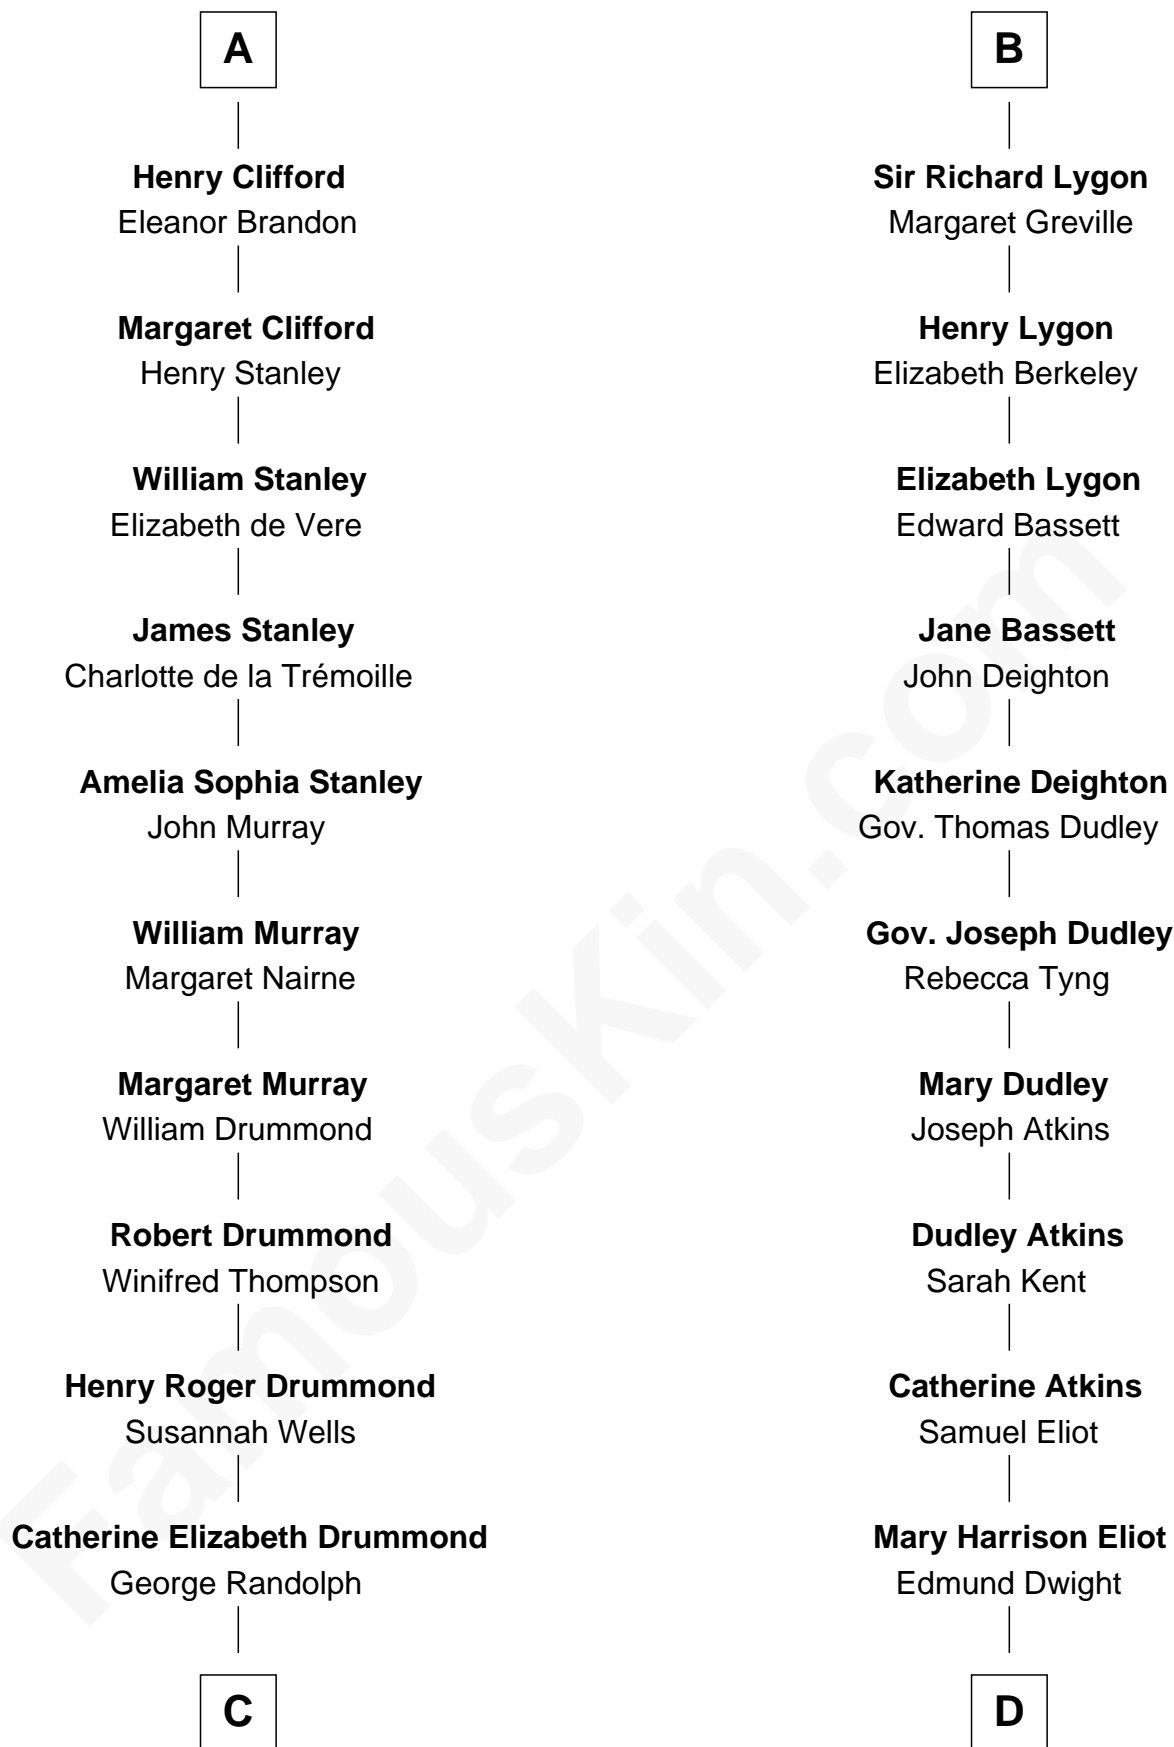

FamousKin.com Relationship Chart of

Hugh Grant
Movie Actor

20th cousin 1 time removed of

Endicott Peabody
62nd Governor of Massachusetts

C

Cyril Randolph
Frances Selina Hervey

Felton George Randolph
Emily Margaret Nepean