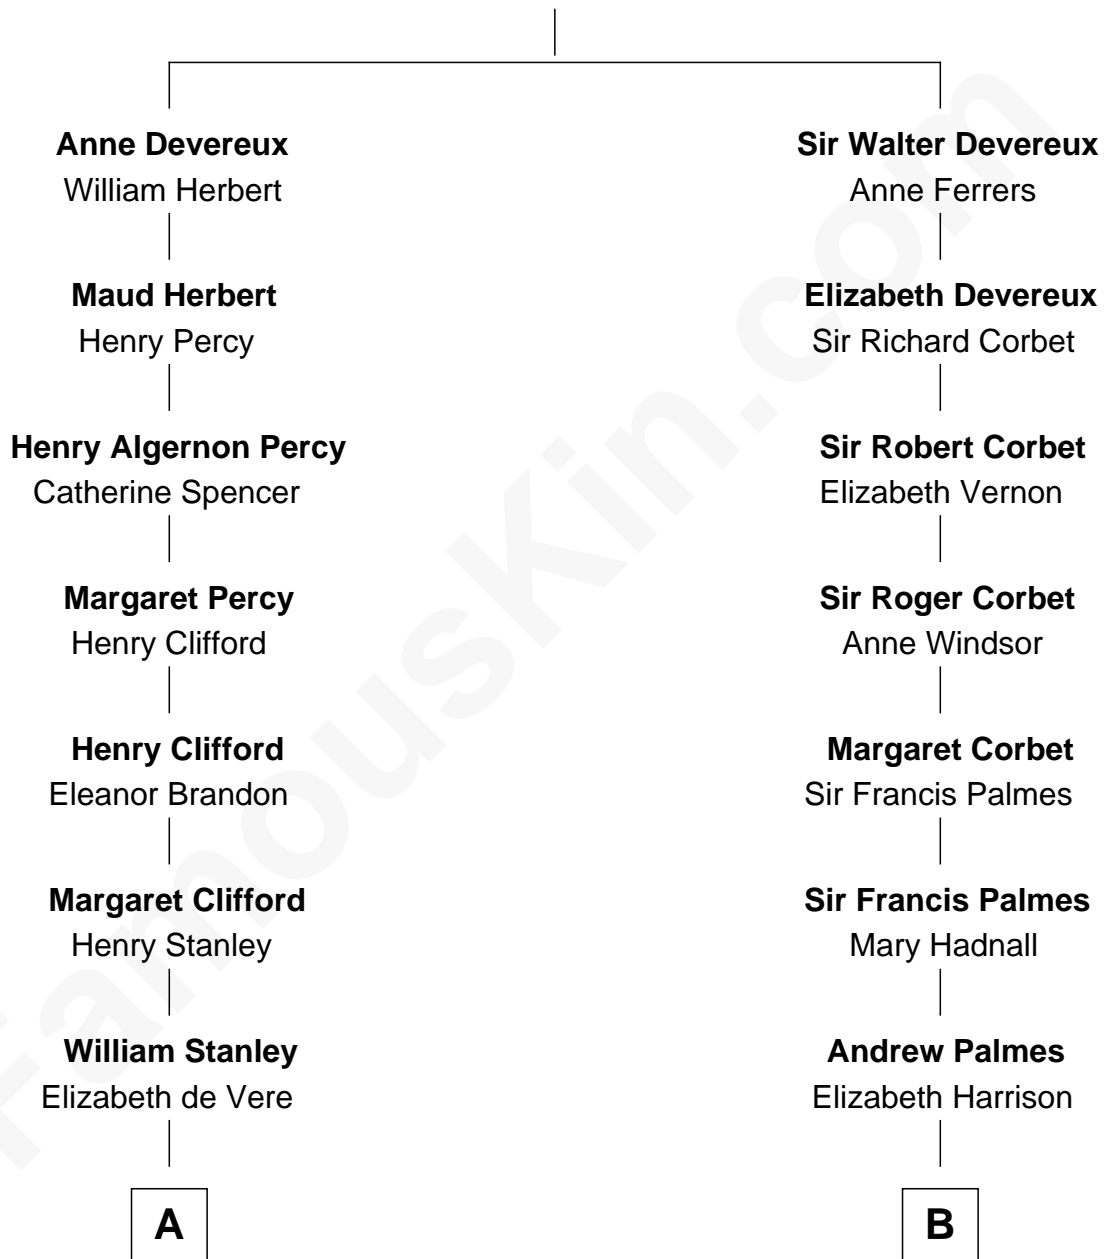

# FamousKin.com Relationship Chart of

**Hugh Grant**

*Movie Actor*

13th cousin 5 times removed of

**James Russell Lowell**

*American "Fireside" Poet*

**Sir Walter Devereux**

Elizabeth Merbery

**C**

—  
**Fynvola Susan MacLean**

James Murray Grant

—  
**Hugh Grant**

*Movie Actor*

FamousKin.com