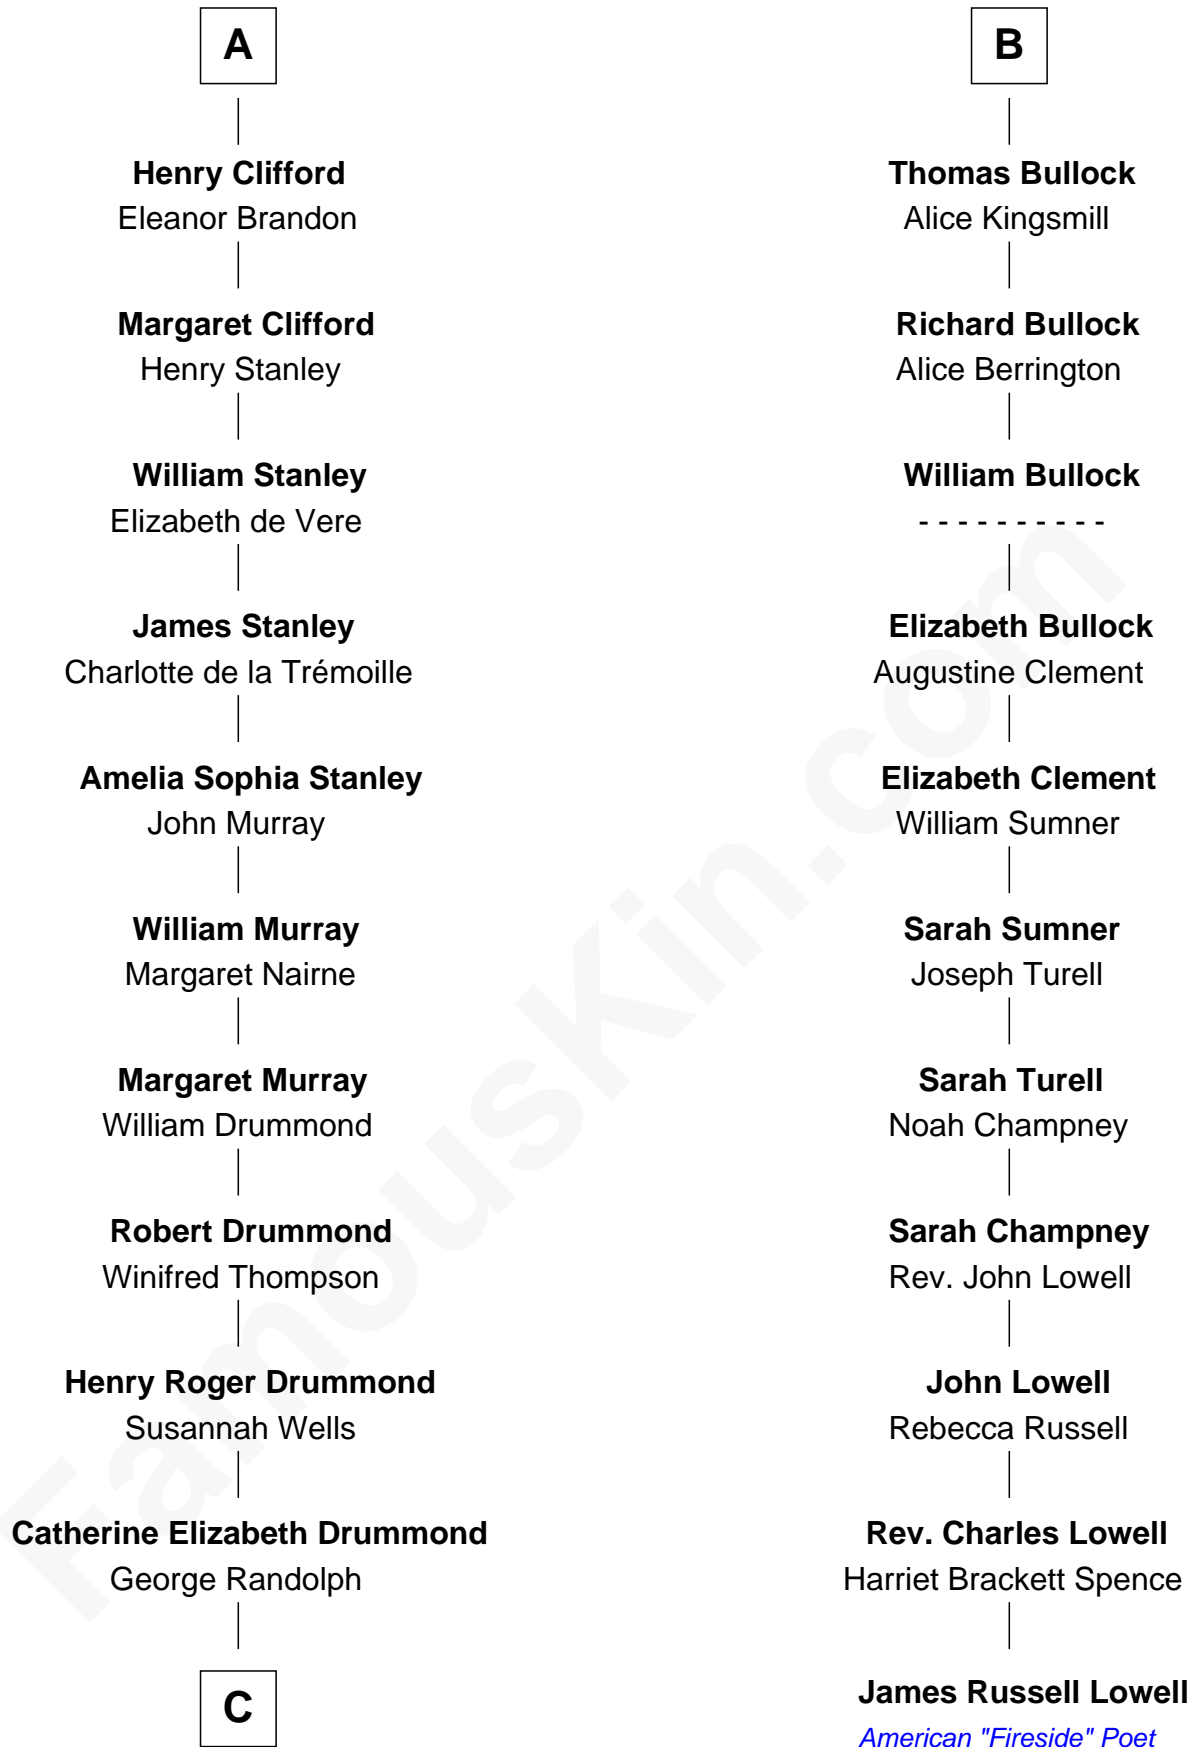

# FamousKin.com Relationship Chart of

**Hugh Grant**

*Movie Actor*

17th cousin 4 times removed of

**James Russell Lowell**

*American "Fireside" Poet*

**Hugh le Despencer**

Eleanor de Clare

**Eleanor Beaufort**

Sir Robert Spencer

**Catherine Spencer**

Henry Algernon Percy

**Margaret Percy**

Henry Clifford

**A**

**Isabel le Despencer**

Elizabeth Howard

**Joan de Vere**

Sir William Norreys

**Margaret Norreys**

Gilbert Bullock

**B**

**C**

—  
**Cyril Randolph**

Frances Selina Hervey

—  
**Felton George Randolph**

Emily Margaret Nepean

—  
**Margaret Isobel Randolph**

John Cassilis MacLean

—  
**Fynvola Susan MacLean**

James Murray Grant

—  
**Hugh Grant**