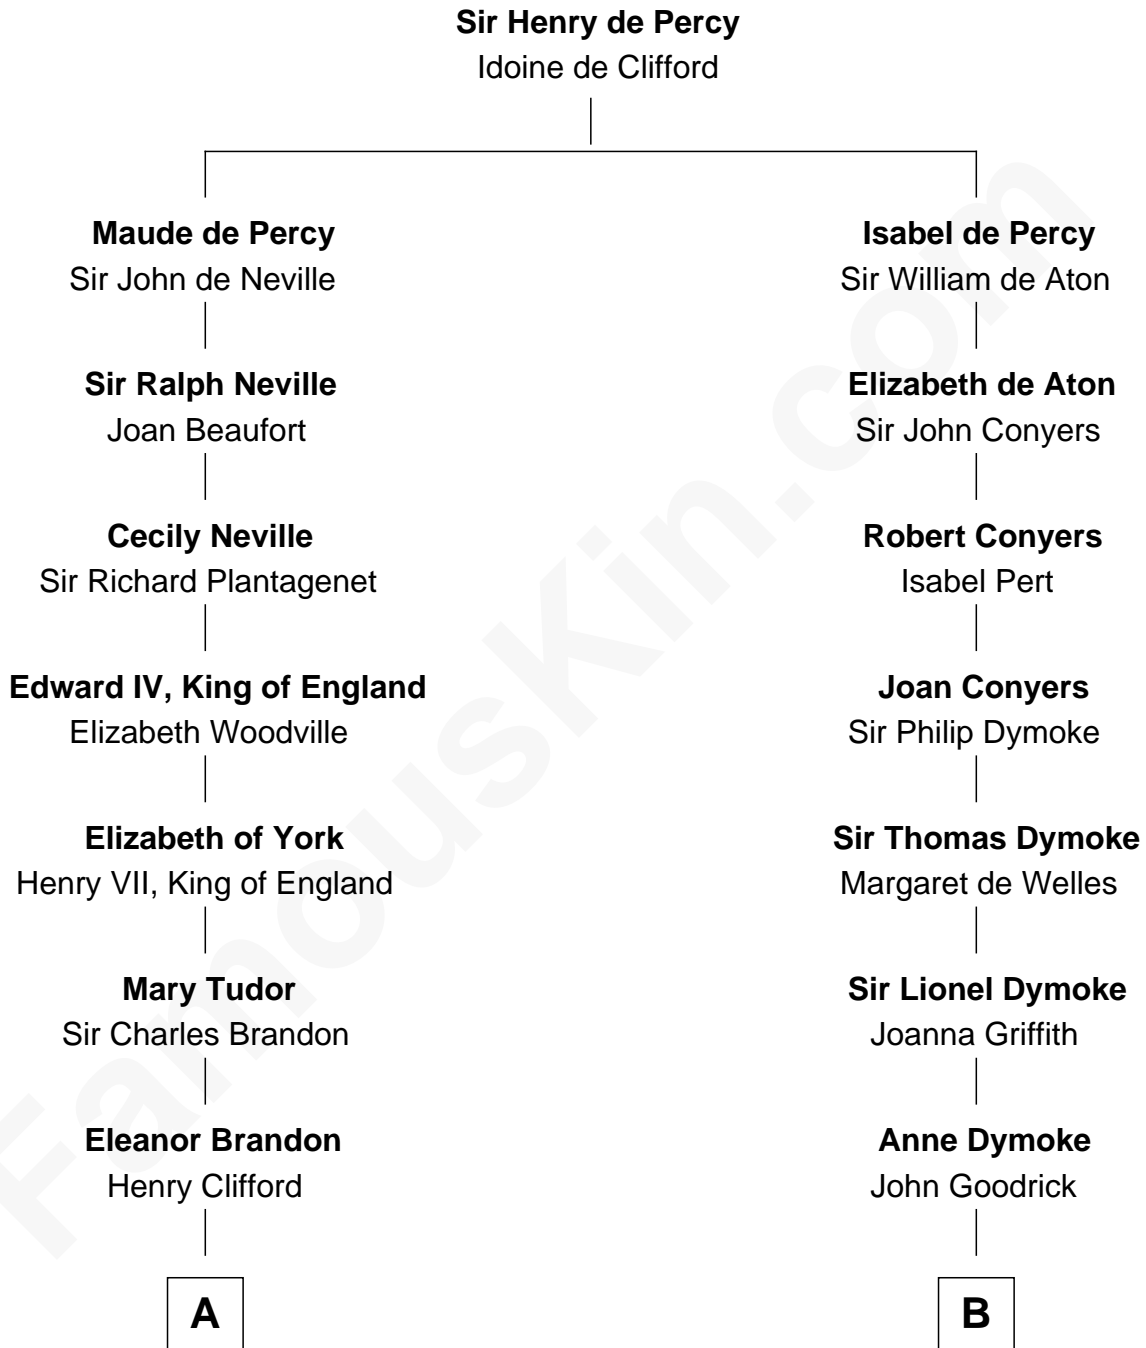

FamousKin.com Relationship Chart of

Hugh Grant

Movie Actor

16th cousin 4 times removed of

Ichabod Goodwin

27th Governor of New Hampshire

C

—
Felton George Randolph

Emily Margaret Nepean

—
Margaret Isobel Randolph

John Cassilis MacLean

—
Fynvola Susan MacLean

James Murray Grant

—
Hugh Grant

Movie Actor

FamousKin.com