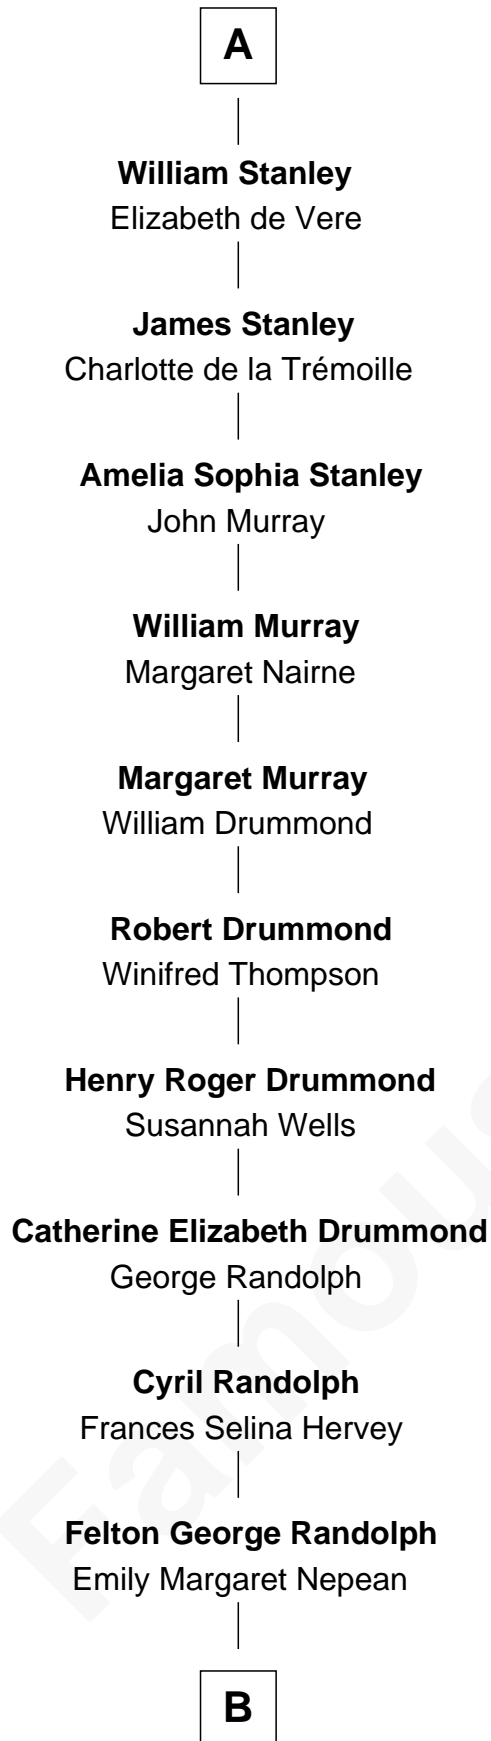

# FamousKin.com Relationship Chart of

**Hugh Grant**

*Movie Actor*

6th cousin 13 times removed of

**Gov. Thomas Dudley**

*(1576 - 1653) Great Migration Immigrant 1630*

**B**

—  
**Margaret Isobel Randolph**

John Cassilis MacLean

—  
**Fynvola Susan MacLean**

James Murray Grant

—  
**Hugh Grant**

*Movie Actor*

FamousKin.com