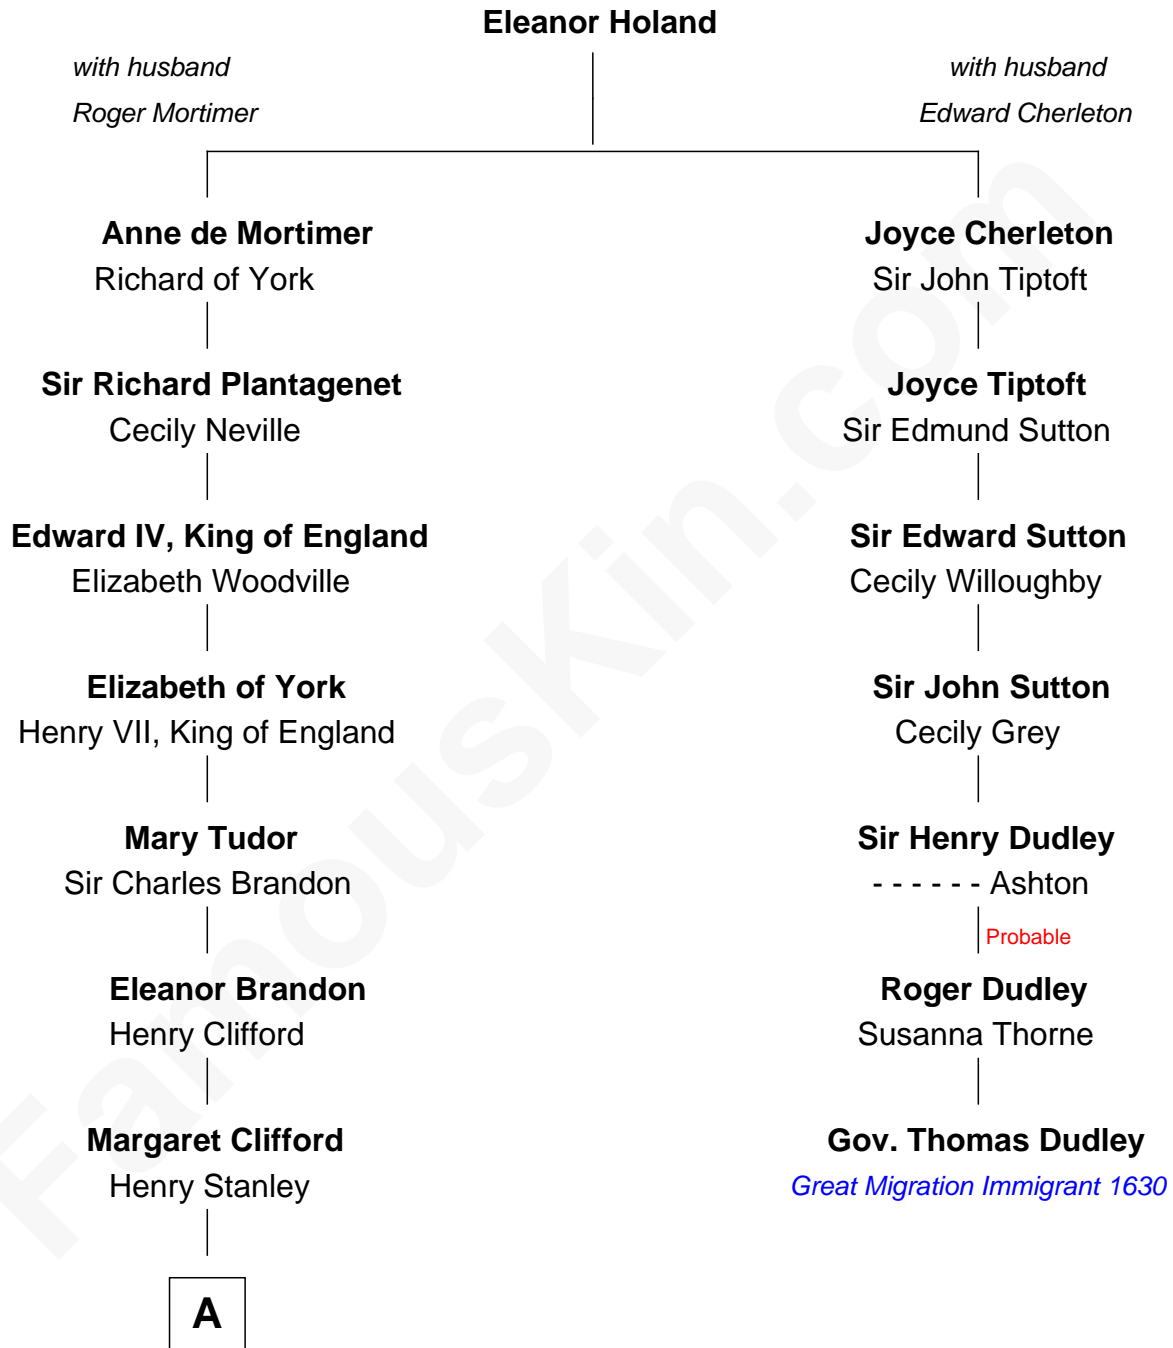

# FamousKin.com Relationship Chart of

**Hugh Grant**

*Movie Actor*

6th cousin 13 times removed of

**Gov. Thomas Dudley**

*(1576 - 1653) Great Migration Immigrant 1630*

**B**

—  
**Margaret Isobel Randolph**

John Cassilis MacLean

—  
**Fynvola Susan MacLean**

James Murray Grant

—  
**Hugh Grant**

*Movie Actor*

FamousKin.com