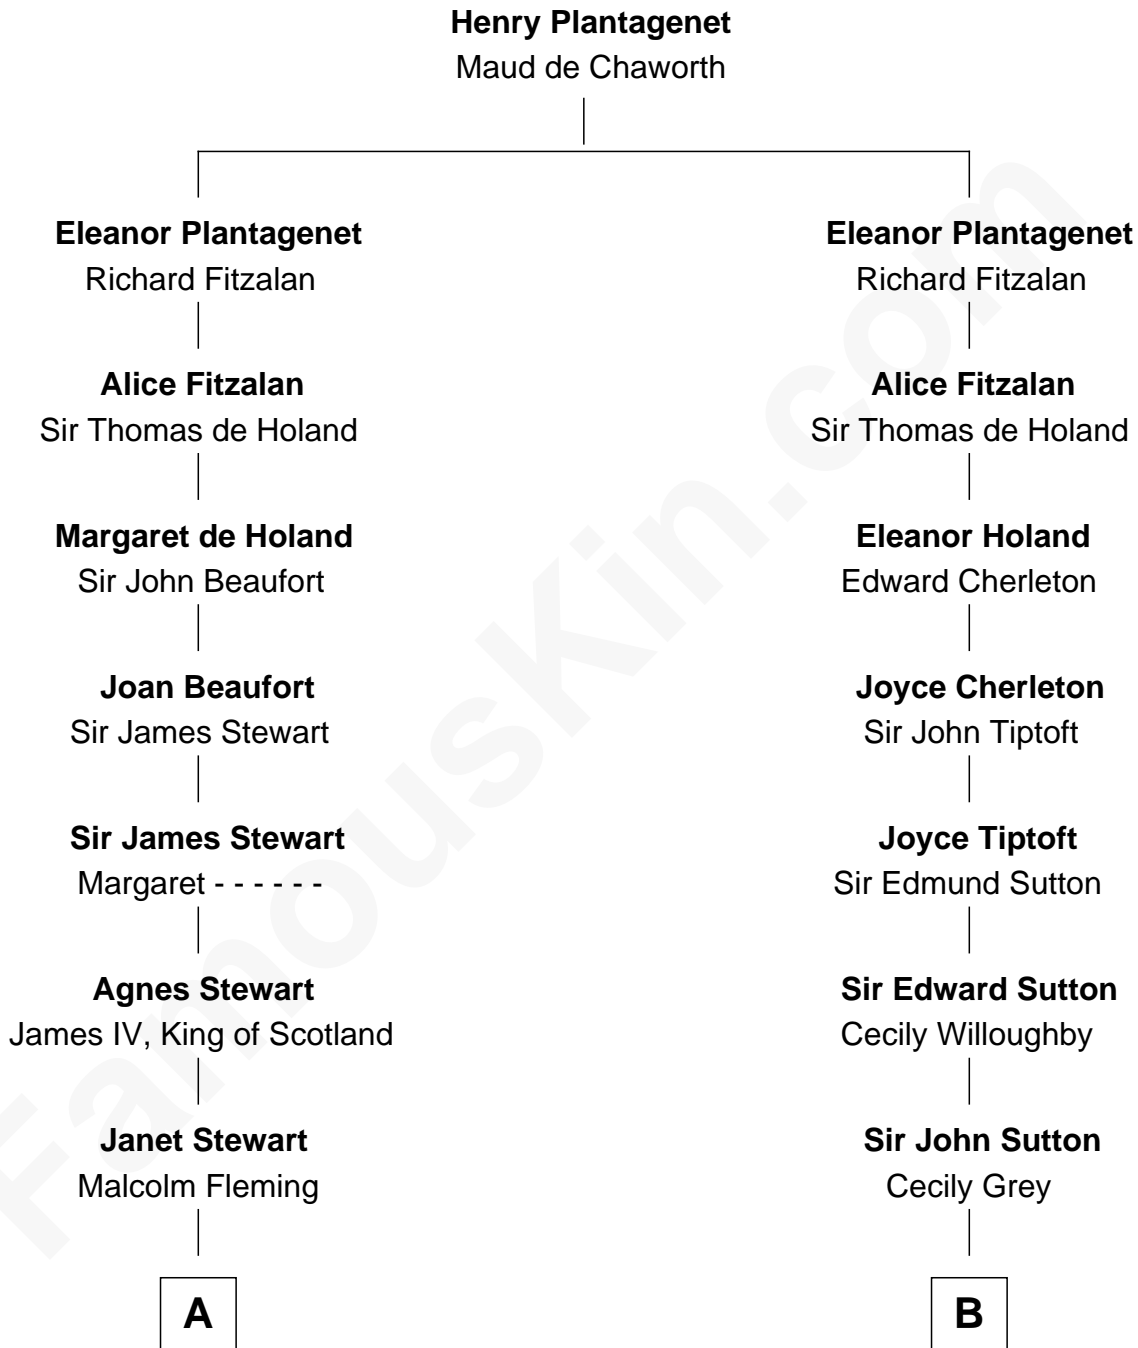

# FamousKin.com Relationship Chart of

**Hugh Grant**

*Movie Actor*

9th cousin 12 times removed of

**Gov. Thomas Dudley**

*(1576 - 1653) Great Migration Immigrant 1630*

**C**

—  
**Cyril Randolph**

Frances Selina Hervey

—  
**Felton George Randolph**

Emily Margaret Nepean

—  
**Margaret Isobel Randolph**

John Cassilis MacLean

—  
**Fynvola Susan MacLean**

James Murray Grant

—  
**Hugh Grant**