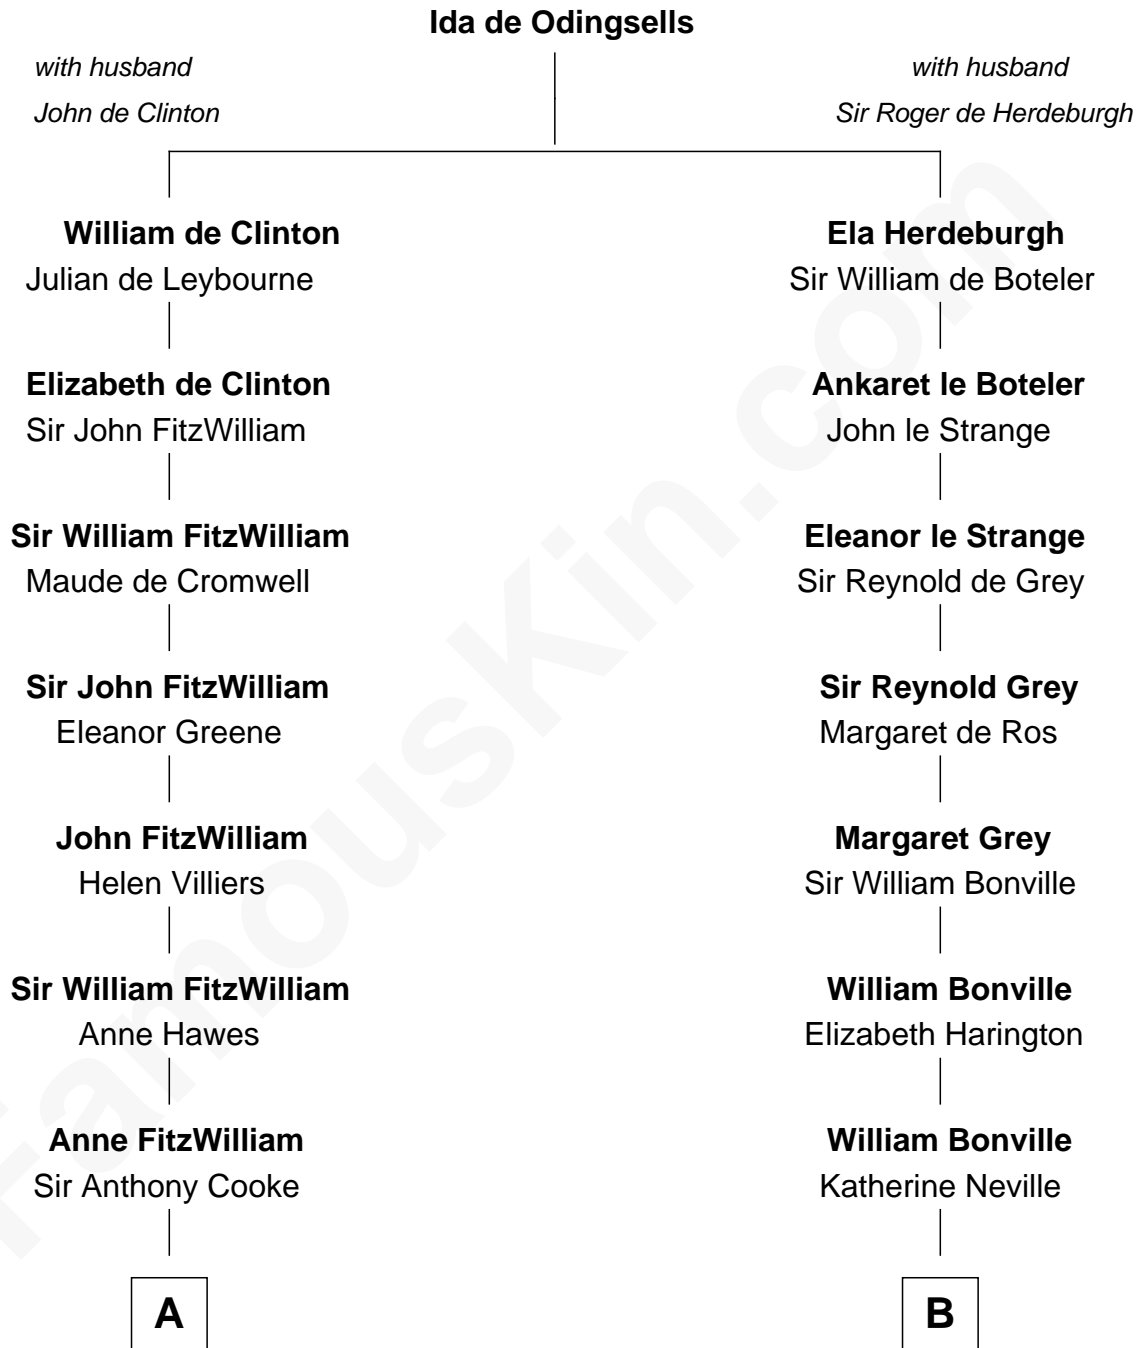

FamousKin.com
Relationship Chart of
Hugh Grant
Movie Actor

11th cousin 10 times removed of

Gov. Thomas Dudley
(1576 - 1653) Great Migration Immigrant 1630

C

—
Cyril Randolph

Frances Selina Hervey

—
Felton George Randolph

Emily Margaret Nepean

—
Margaret Isobel Randolph

John Cassilis MacLean

—
Fynvola Susan MacLean

James Murray Grant

—
Hugh Grant

Movie Actor

FamousKin.com