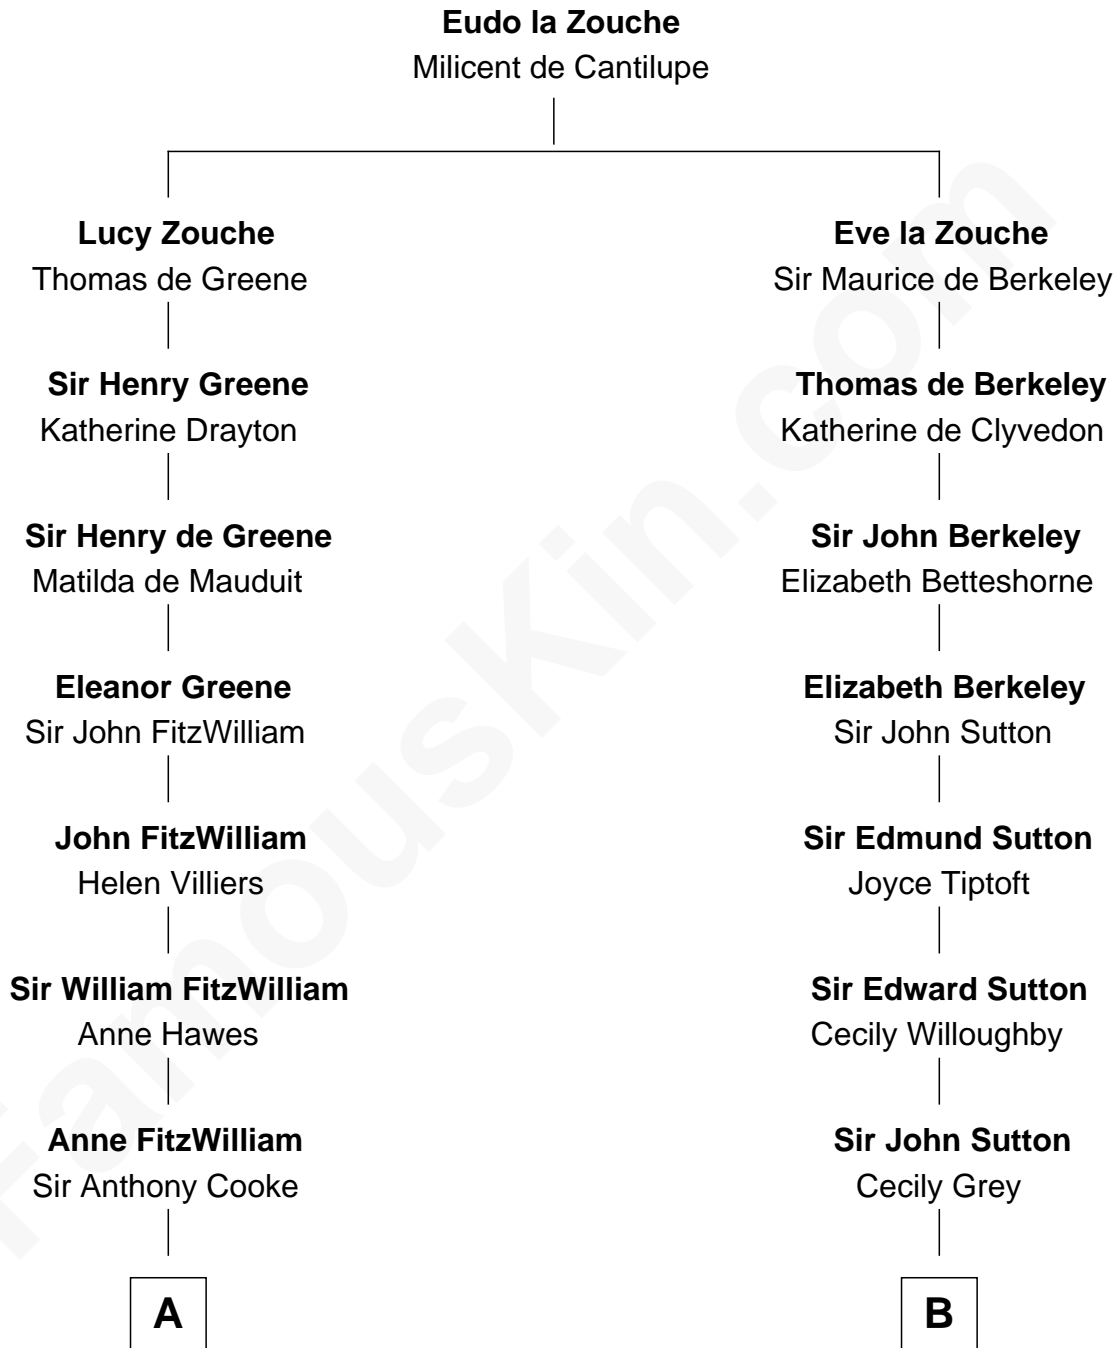

FamousKin.com Relationship Chart of

Hugh Grant

Movie Actor

9th cousin 12 times removed of

Gov. Thomas Dudley

(1576 - 1653) Great Migration Immigrant 1630

C

—
Cyril Randolph

Frances Selina Hervey

—
Felton George Randolph

Emily Margaret Nepean

—
Margaret Isobel Randolph

John Cassilis MacLean

—
Fynvola Susan MacLean

James Murray Grant

—
Hugh Grant