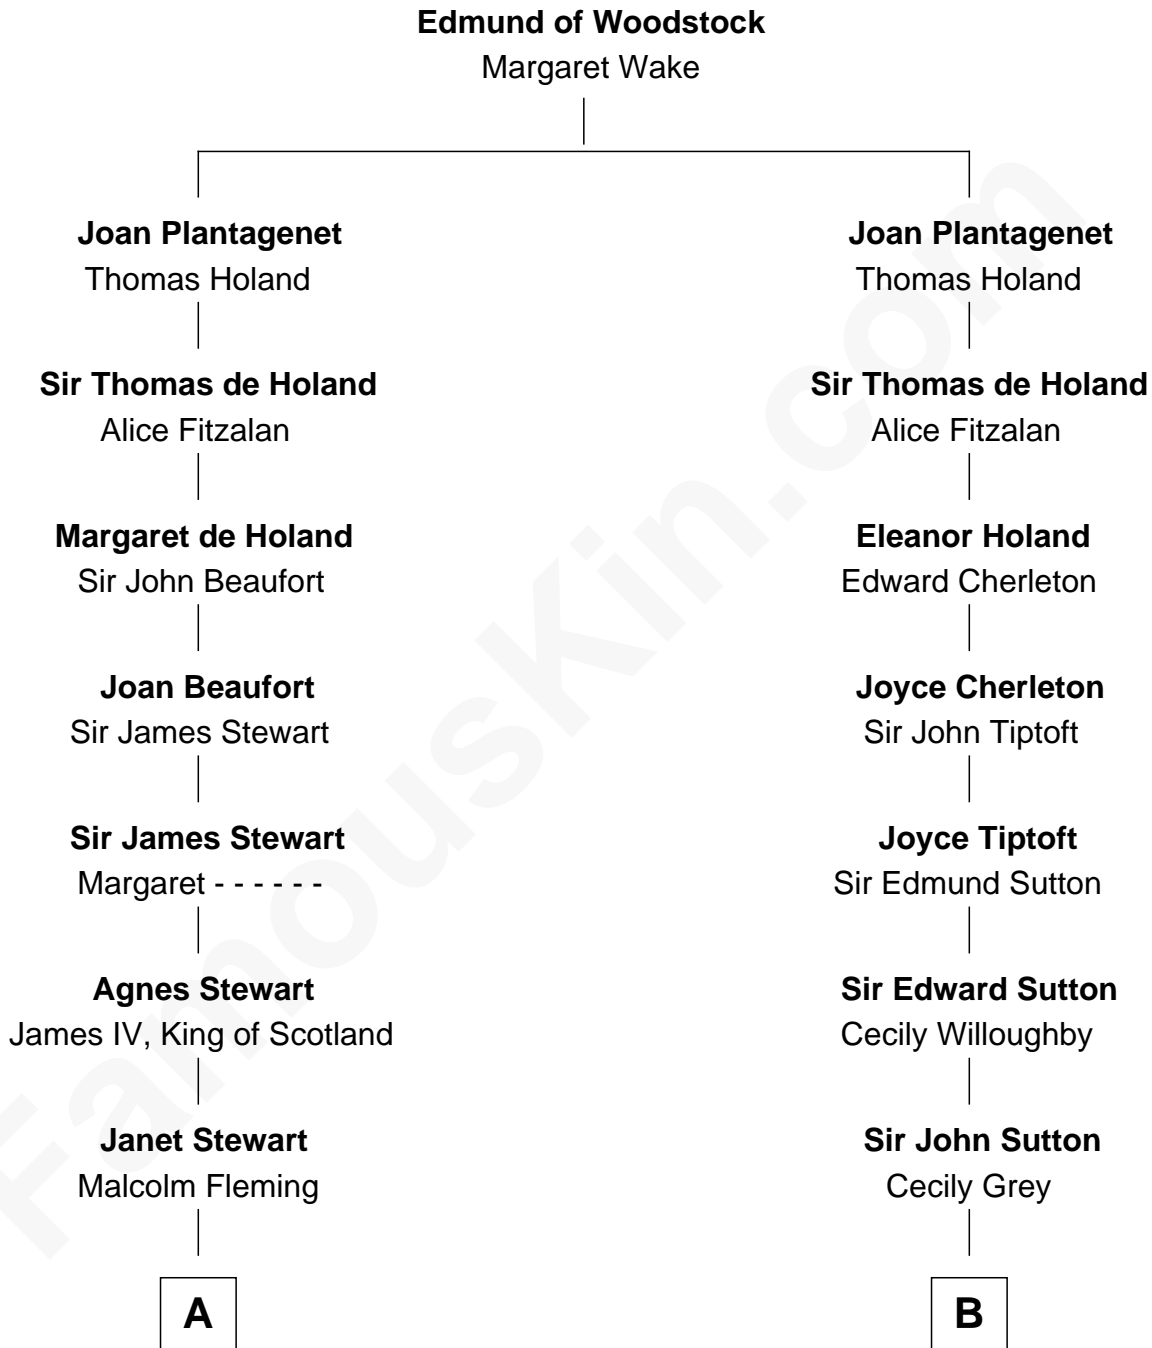

FamousKin.com Relationship Chart of

Hugh Grant

Movie Actor

9th cousin 12 times removed of

Gov. Thomas Dudley

(1576 - 1653) Great Migration Immigrant 1630

C

—
Cyril Randolph

Frances Selina Hervey

—
Felton George Randolph

Emily Margaret Nepean

—
Margaret Isobel Randolph

John Cassilis MacLean

—
Fynvola Susan MacLean

James Murray Grant

—
Hugh Grant