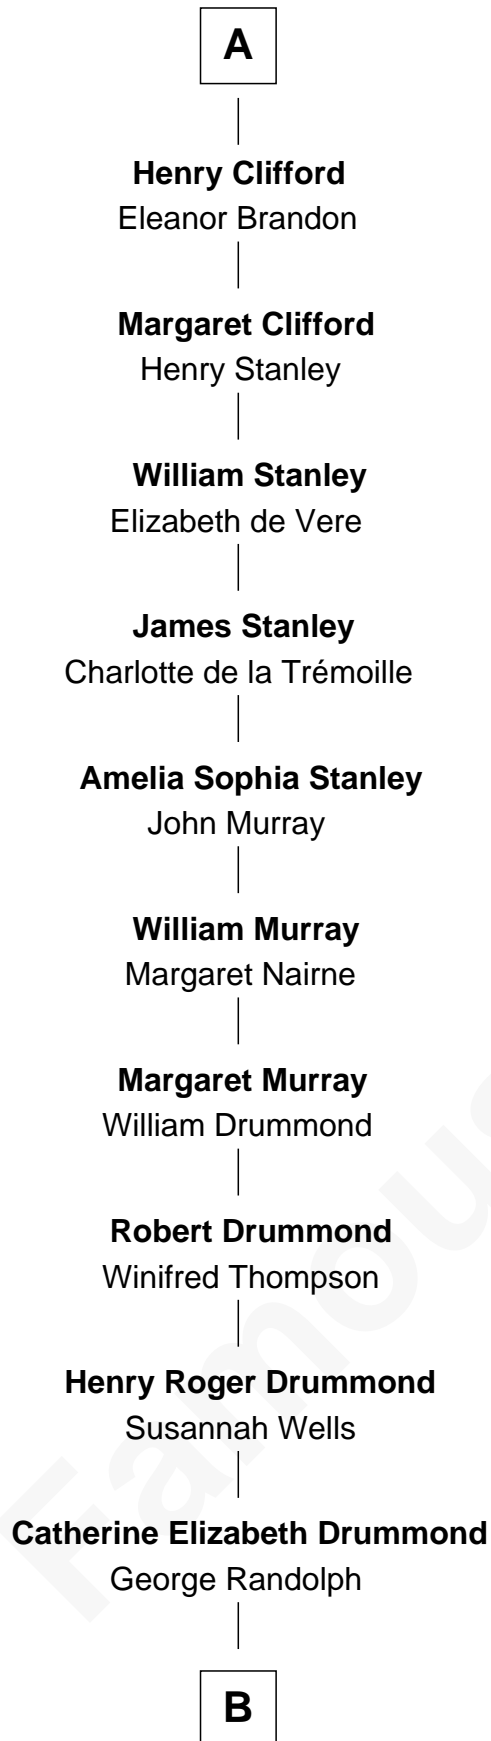

# FamousKin.com Relationship Chart of

**Hugh Grant**

*Movie Actor*

5th cousin 16 times removed of

**Anne Boleyn**

*2nd Wife of King Henry VIII*

**Sir Thomas de Beauchamp**

Katherine de Mortimer

**John Clifford**

Margaret Bromflete

**Henry Clifford**

Anne St. John

**Henry Clifford**

Margaret Percy

**A**

**Sir William Beauchamp**

Joan Fitzalan

**Joan Beauchamp**

James Butler

**Sir Thomas Butler**

Anne Hankeford

**Margaret Butler**

Sir William Boleyn

**Thomas Boleyn**

Elizabeth Howard

**Anne Boleyn**

*Wife of King Henry VIII*

**B**

—  
**Cyril Randolph**

Frances Selina Hervey

—  
**Felton George Randolph**

Emily Margaret Nepean