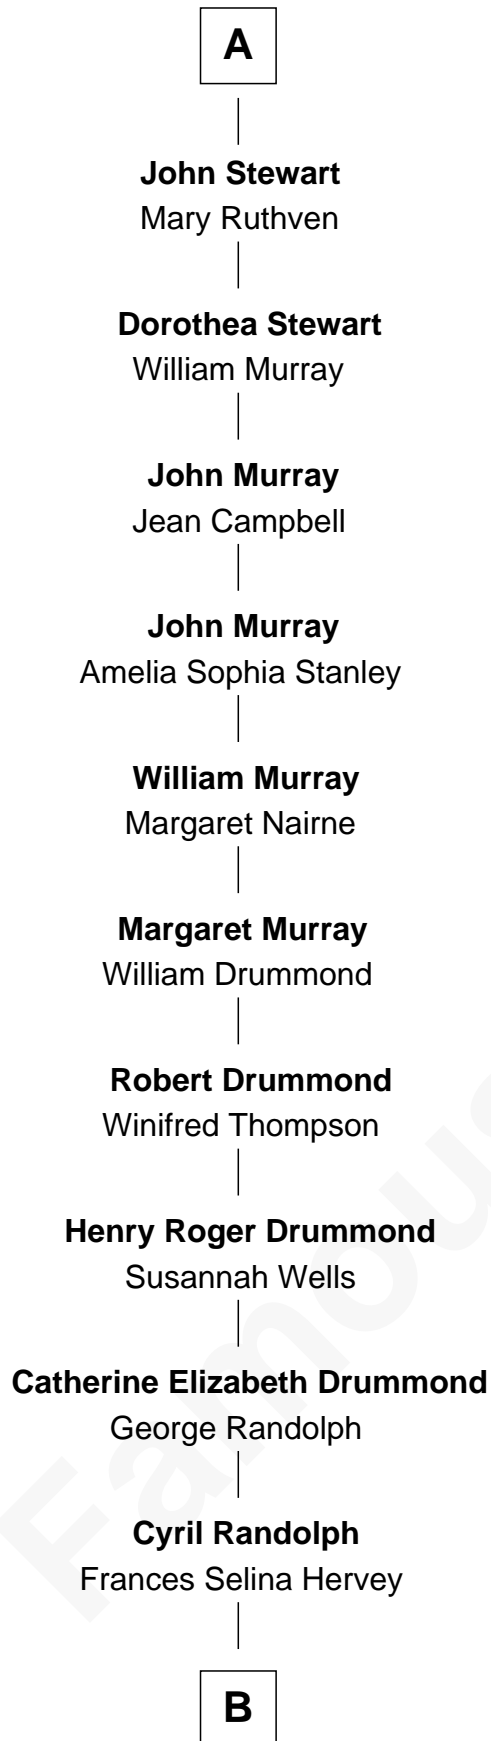

# FamousKin.com Relationship Chart of

**Hugh Grant**

*Movie Actor*

6th cousin 14 times removed of

**Anne Boleyn**

*2nd Wife of King Henry VIII*

**B**

—  
**Felton George Randolph**

Emily Margaret Nepean

—  
**Margaret Isobel Randolph**

John Cassilis MacLean

—  
**Fynvola Susan MacLean**

James Murray Grant

—  
**Hugh Grant**

*Movie Actor*

FamousKin.com