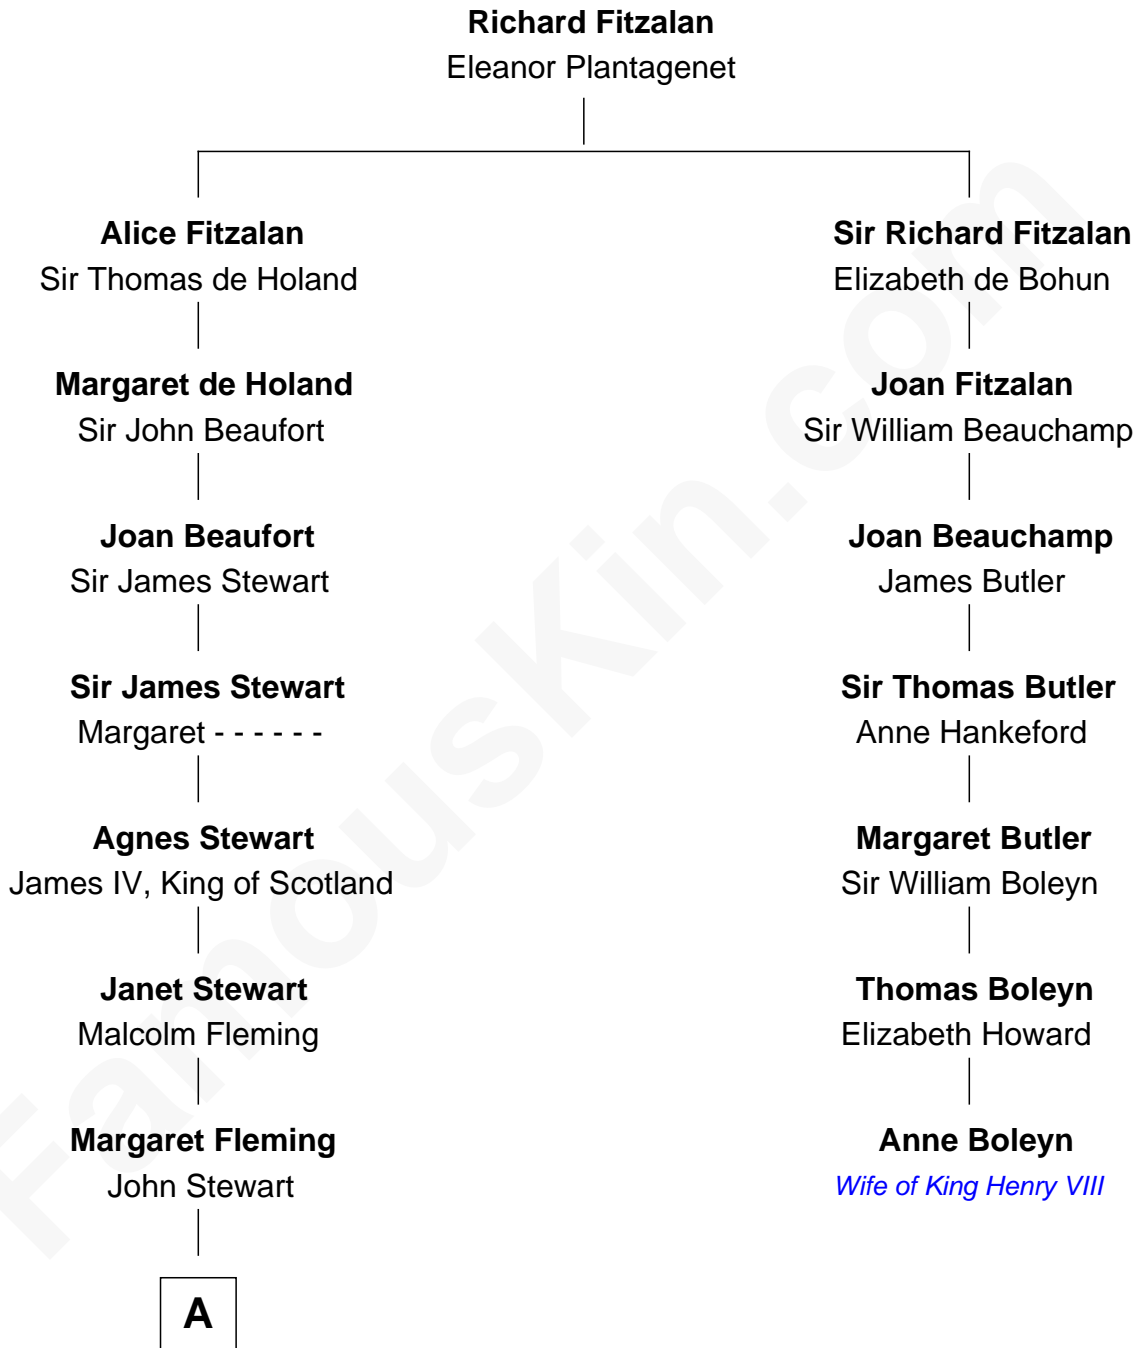

# FamousKin.com Relationship Chart of

**Hugh Grant**

*Movie Actor*

6th cousin 14 times removed of

**Anne Boleyn**

*2nd Wife of King Henry VIII*

**B**

—  
**Felton George Randolph**

Emily Margaret Nepean

—  
**Margaret Isobel Randolph**

John Cassilis MacLean

—  
**Fynvola Susan MacLean**

James Murray Grant

—  
**Hugh Grant**

*Movie Actor*

FamousKin.com