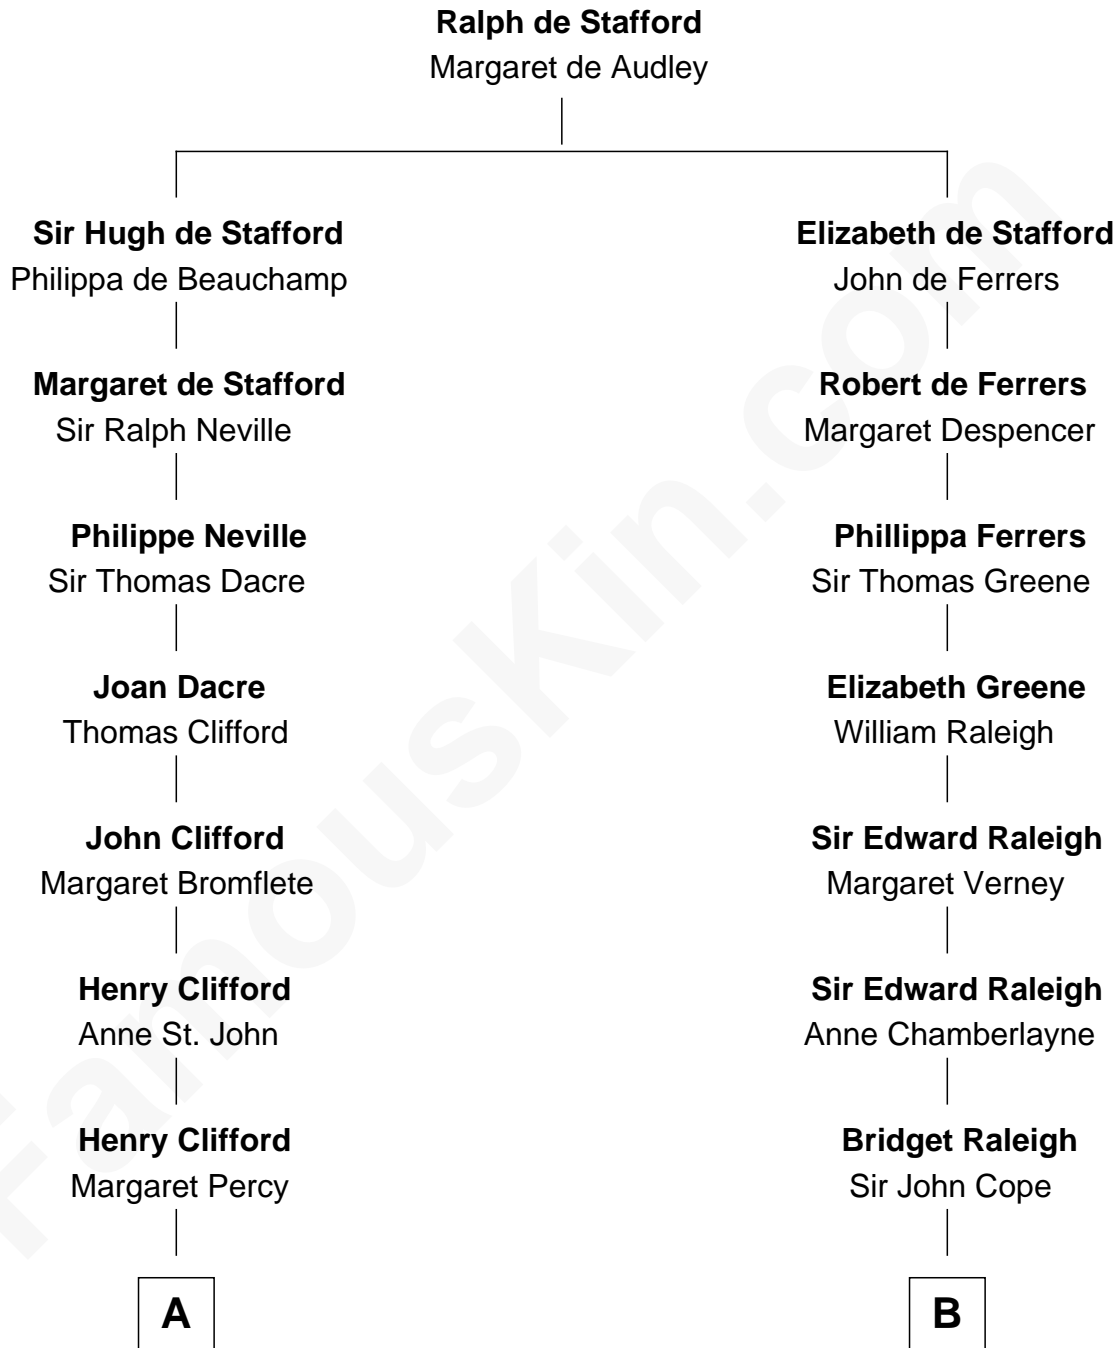

FamousKin.com Relationship Chart of

Hugh Grant

Movie Actor

19th cousin 2 times removed of

Willis Carrier

Inventor of Air Conditioning

C

Cyril Randolph
Frances Selina Hervey

Felton George Randolph
Emily Margaret Nepean

Margaret Isobel Randolph
John Cassilis MacLean

Fynvola Susan MacLean
James Murray Grant

Hugh Grant
Movie Actor

D

Ann Elizabeth Button
David Joy Haviland

Elizabeth R. Haviland
Duane Williams Carrier