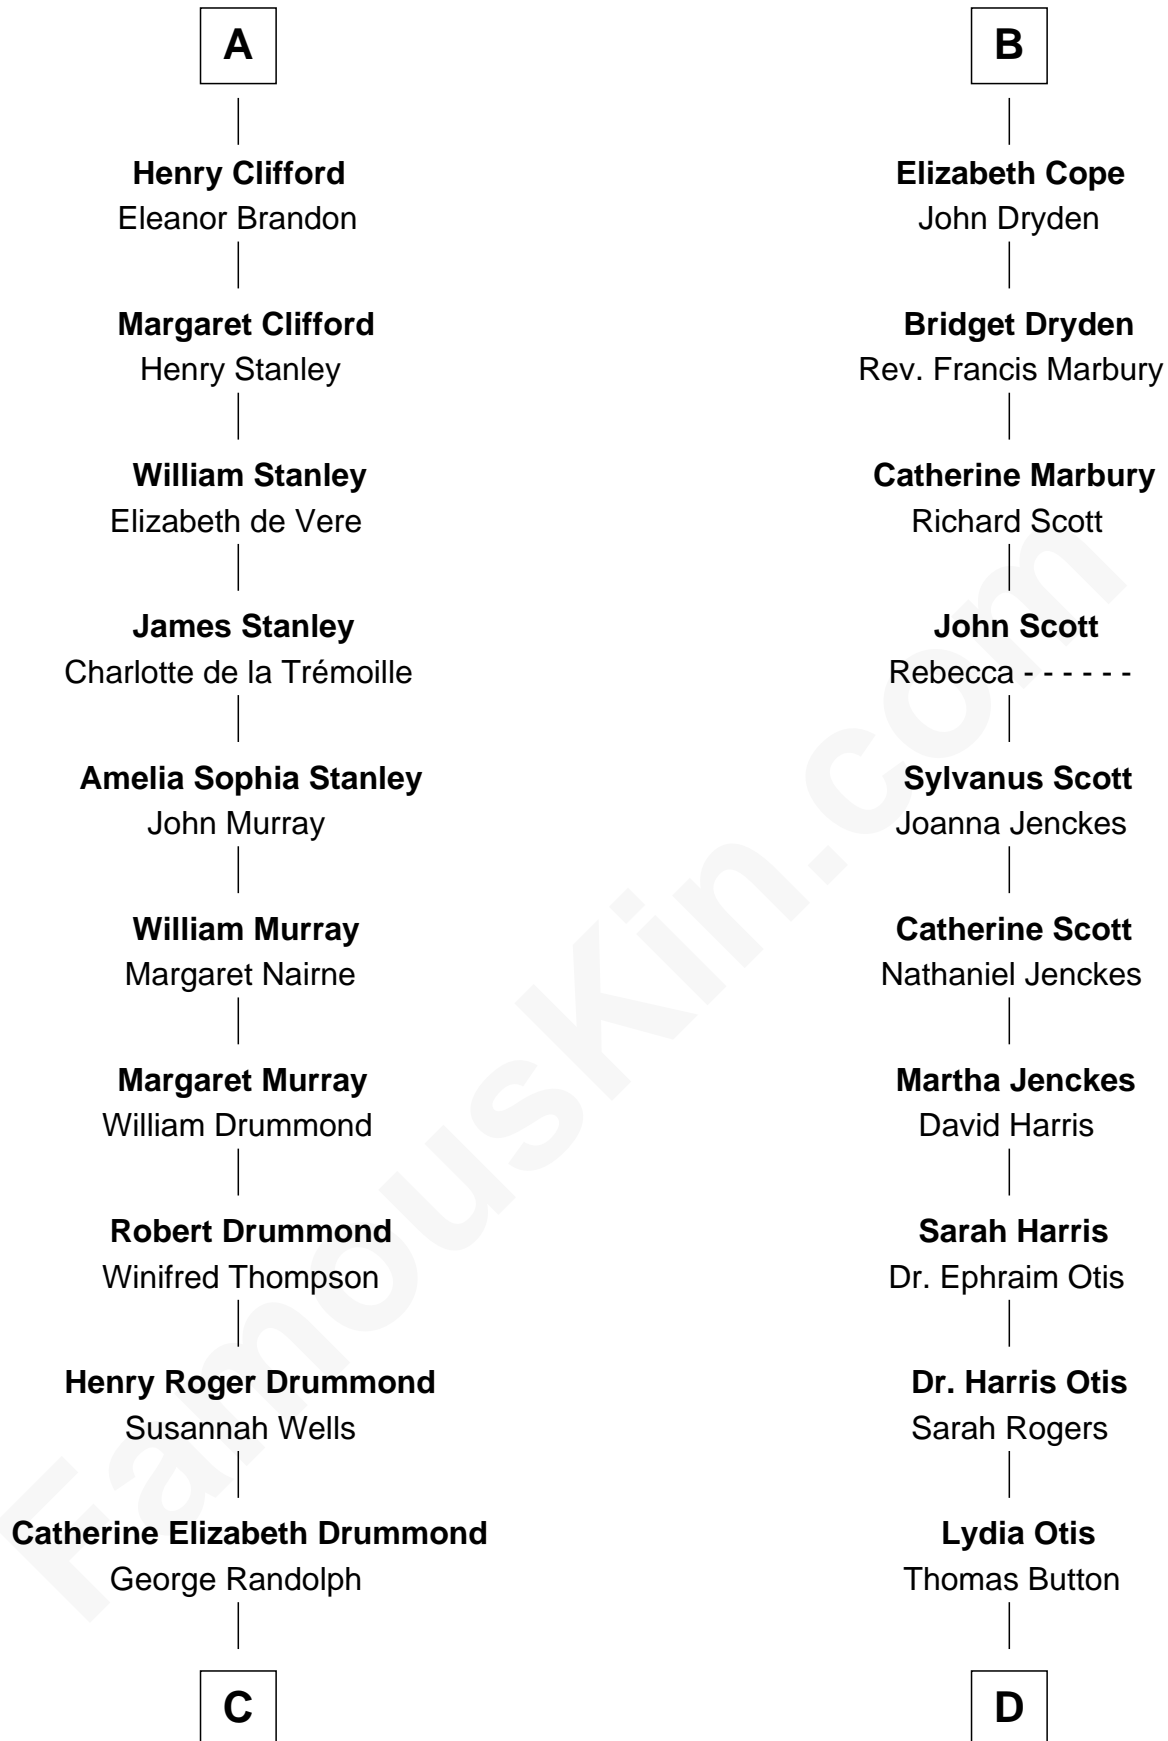

FamousKin.com Relationship Chart of

Hugh Grant

Movie Actor

19th cousin 2 times removed of

Willis Carrier

Inventor of Air Conditioning

C

Cyril Randolph
Frances Selina Hervey