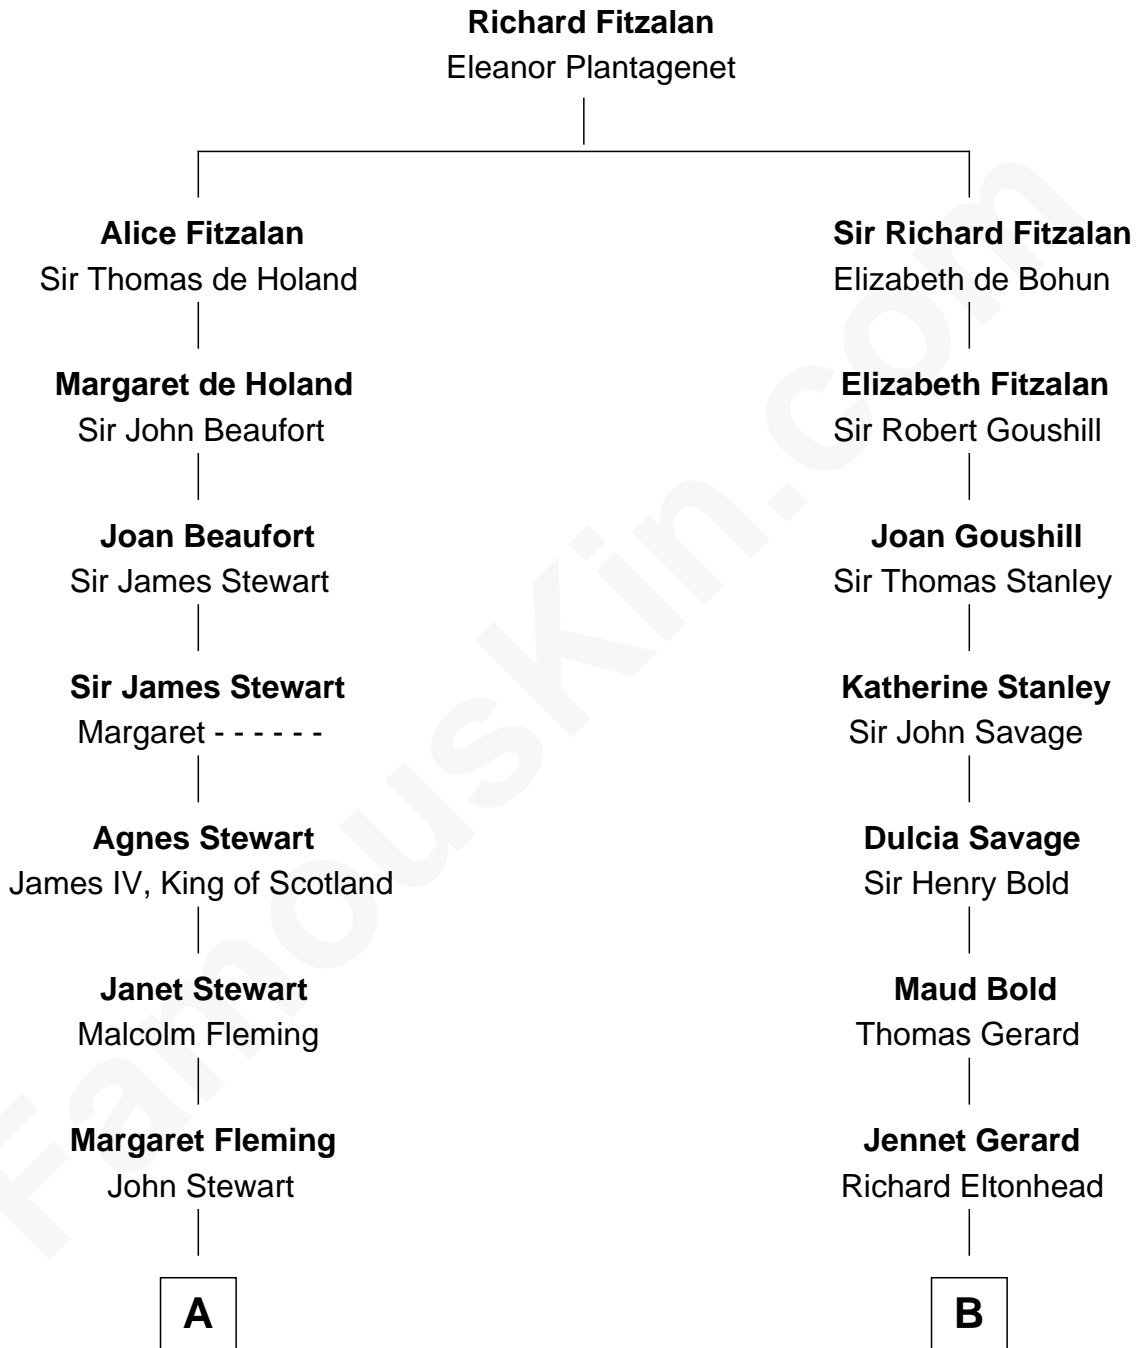

FamousKin.com Relationship Chart of

Hugh Grant
Movie Actor

12th cousin 8 times removed of

Francis Lightfoot Lee

Signer of the Declaration of Independence

C

—
Felton George Randolph

Emily Margaret Nepean

—
Margaret Isobel Randolph

John Cassilis MacLean

—
Fynvola Susan MacLean

James Murray Grant

—
Hugh Grant

Movie Actor

FamousKin.com