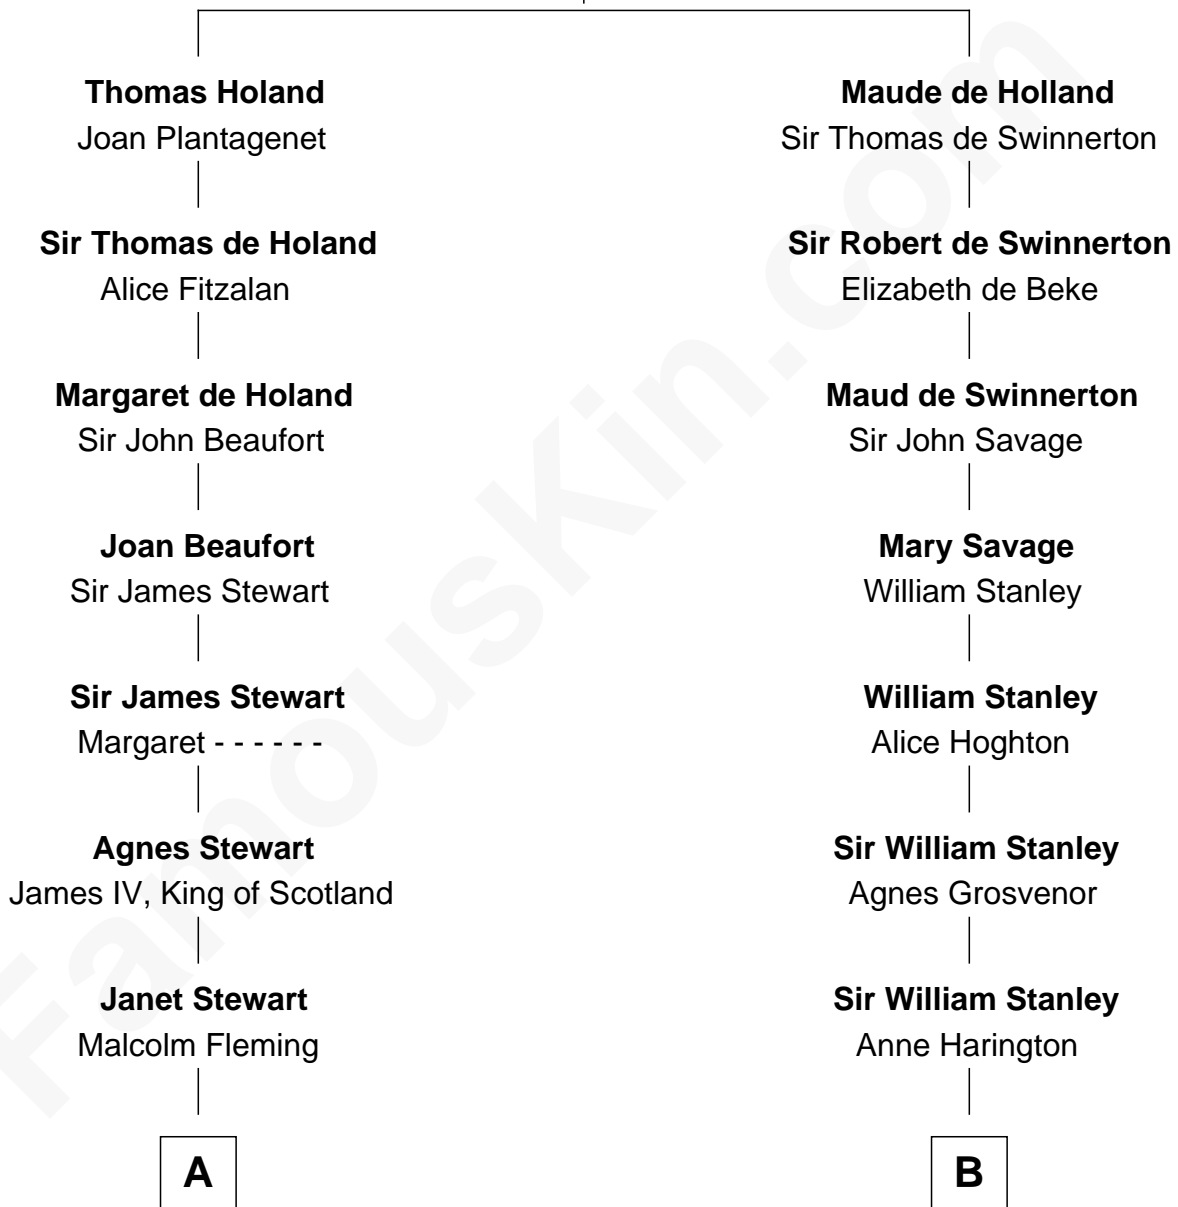

FamousKin.com Relationship Chart of

Hugh Grant
Movie Actor

13th cousin 8 times removed of

Francis Lightfoot Lee

Signer of the Declaration of Independence

Sir Robert de Holland

Maude la Zouche

C

—
Cyril Randolph

Frances Selina Hervey

—
Felton George Randolph

Emily Margaret Nepean

—
Margaret Isobel Randolph

John Cassilis MacLean

—
Fynvola Susan MacLean

James Murray Grant