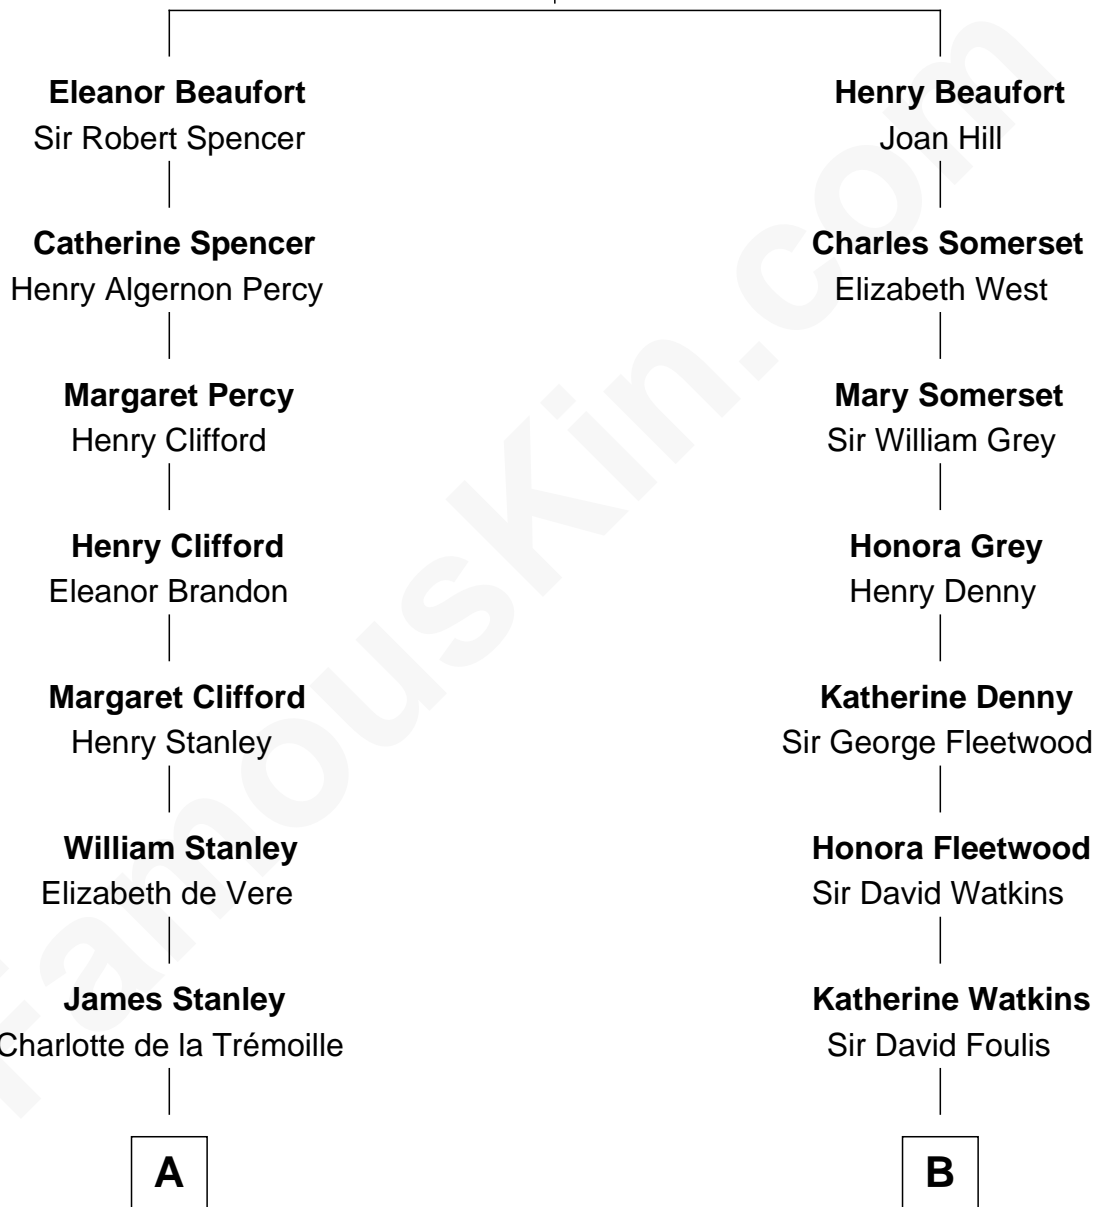

# FamousKin.com Relationship Chart of

**Hugh Grant**

*Movie Actor*

16th cousin 1 time removed of

**Benedict Cumberbatch**

*Movie, Television and Stage Actor*

**Edmund Beaufort**  
Eleanor Beauchamp

Benedict Cumberbatch photo by [Gage Skidmore](#) (CC BY-SA 2.0)