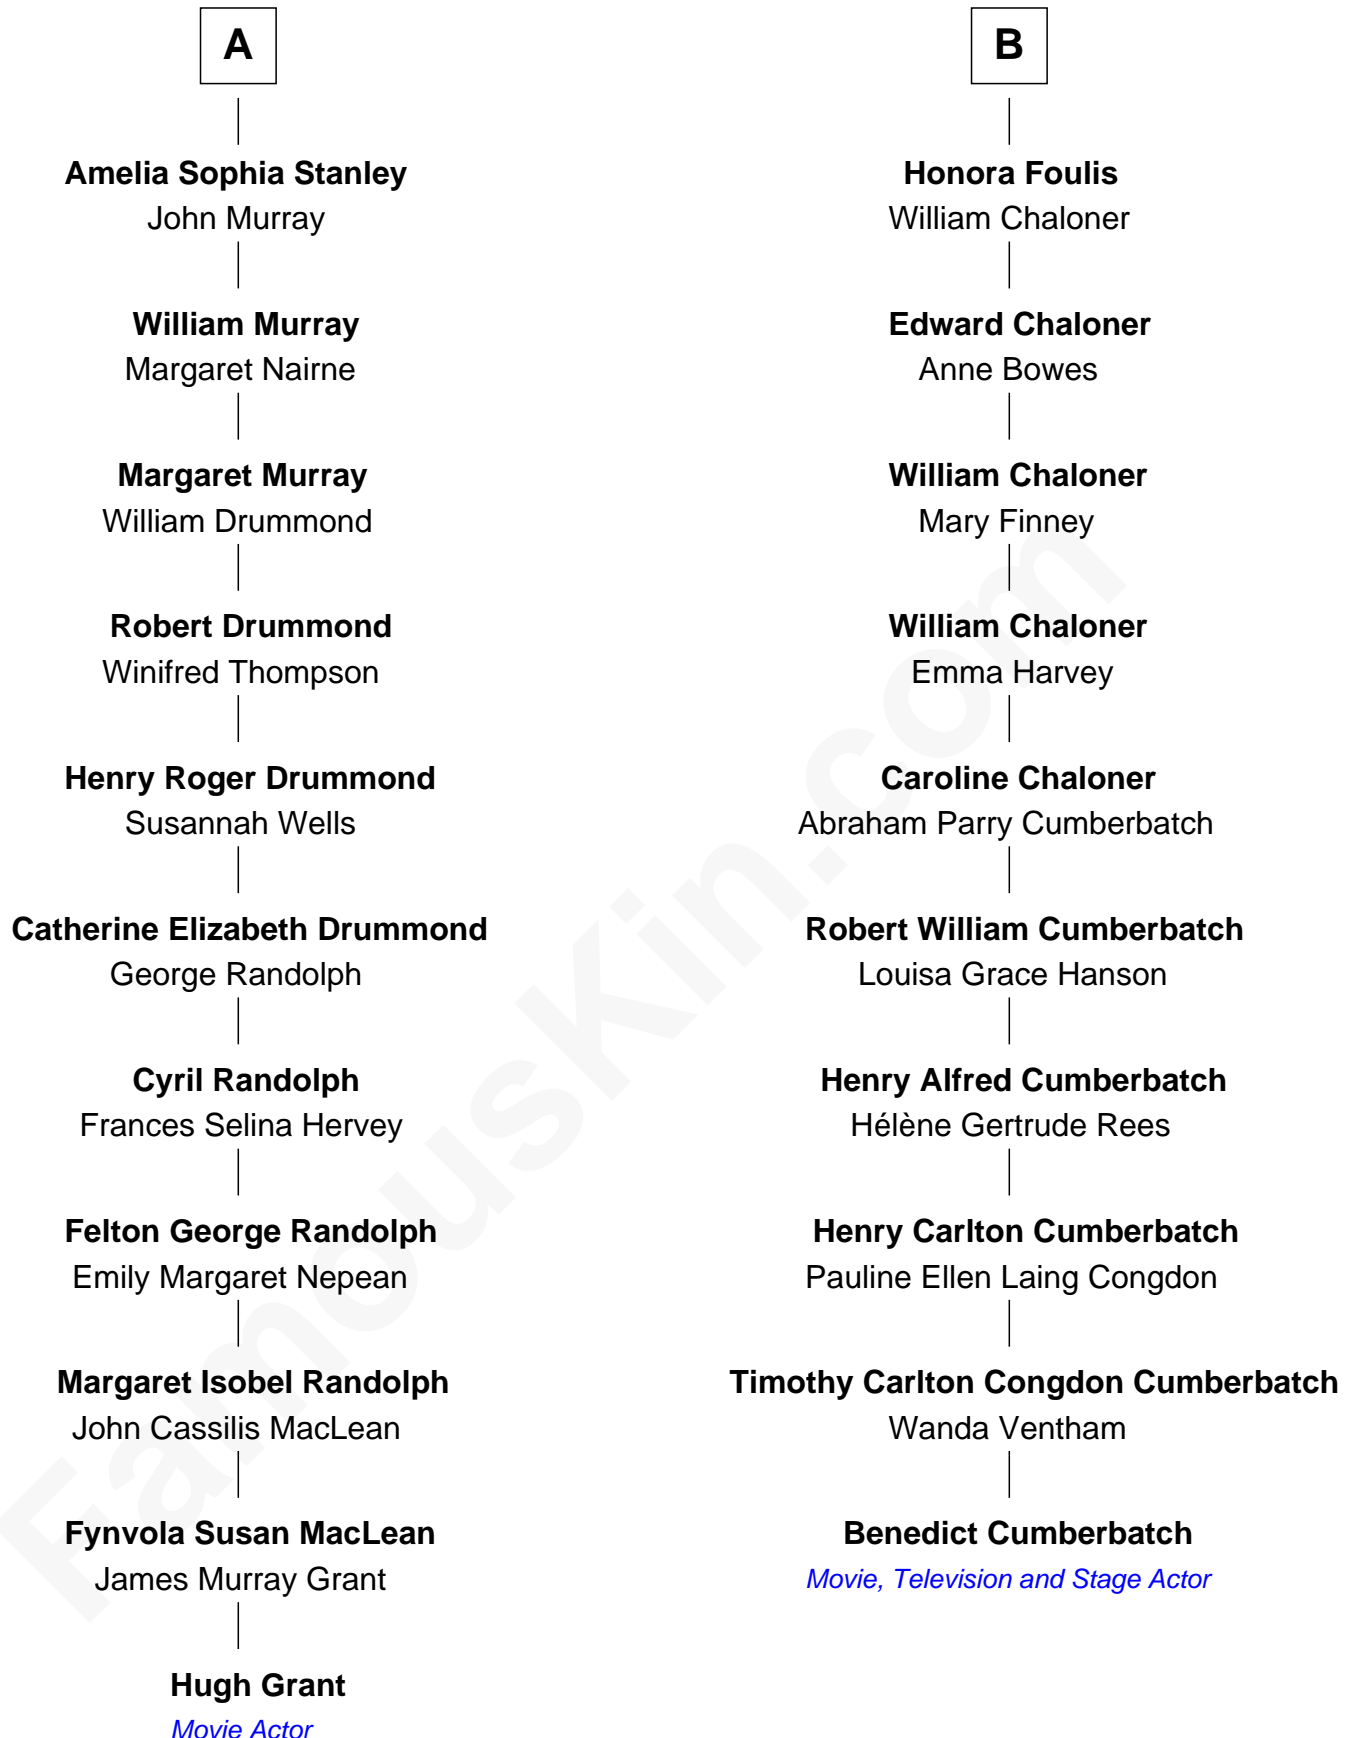

# FamousKin.com Relationship Chart of

**Hugh Grant**

*Movie Actor*

16th cousin 1 time removed of

**Benedict Cumberbatch**

*Movie, Television and Stage Actor*

**Edmund Beaufort**  
Eleanor Beauchamp

Benedict Cumberbatch photo by [Gage Skidmore](#) (CC BY-SA 2.0)