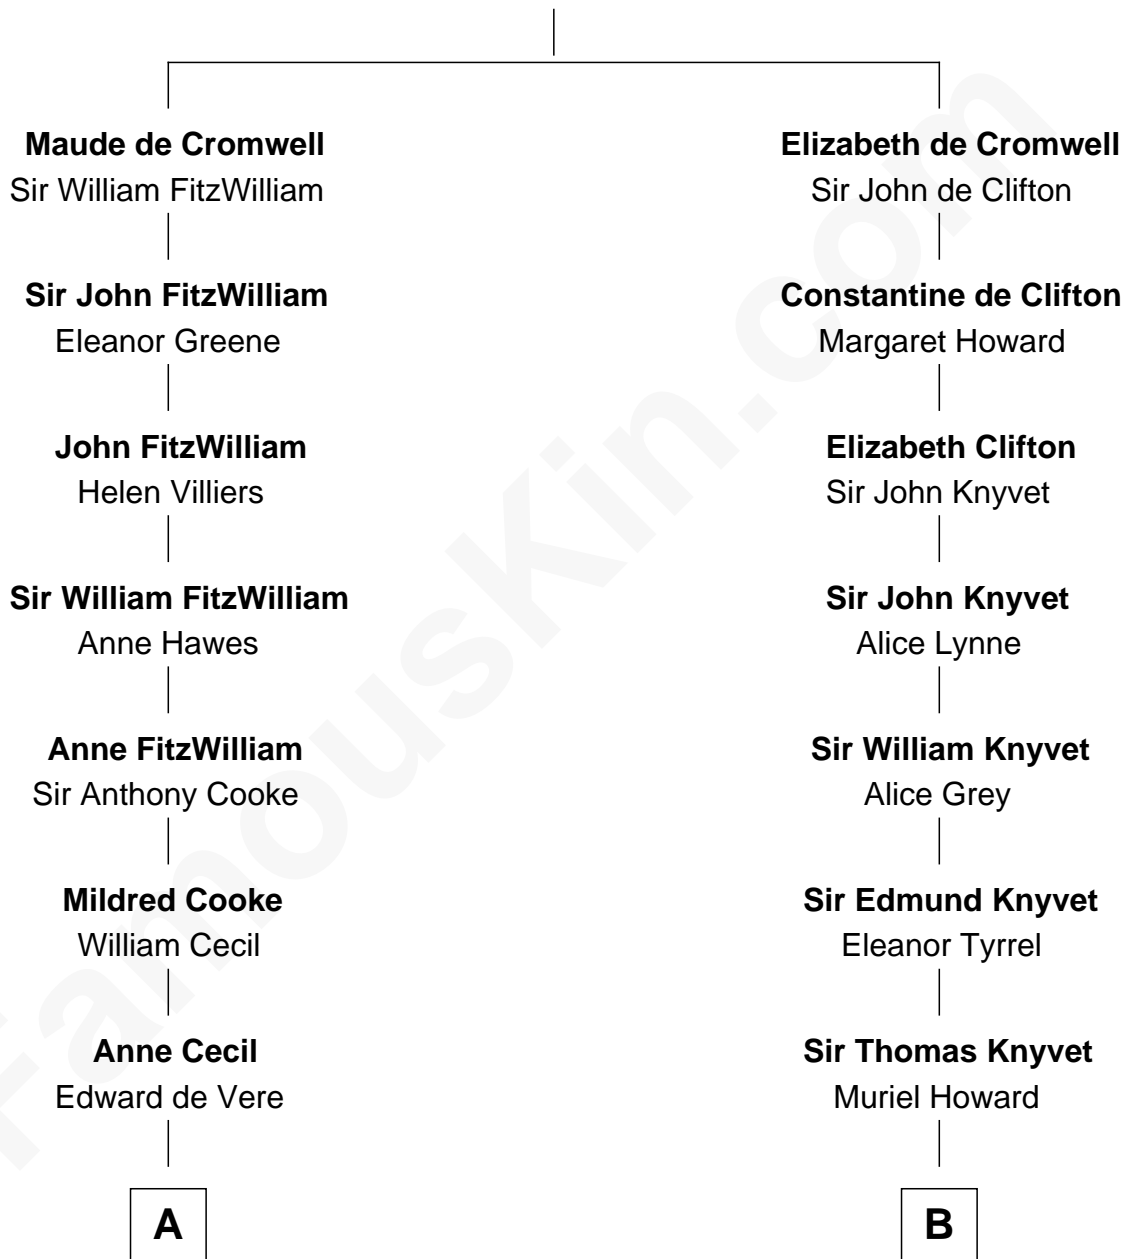

FamousKin.com Relationship Chart of

Hugh Grant

Movie Actor

19th cousin 1 time removed of

Tilda Swinton

Movie Actress

Sir Ralph de Cromwell

Maud de Bernacke

Tilda Swinton photo by [Nicolas Genin](#) (CC BY-SA 2.0)