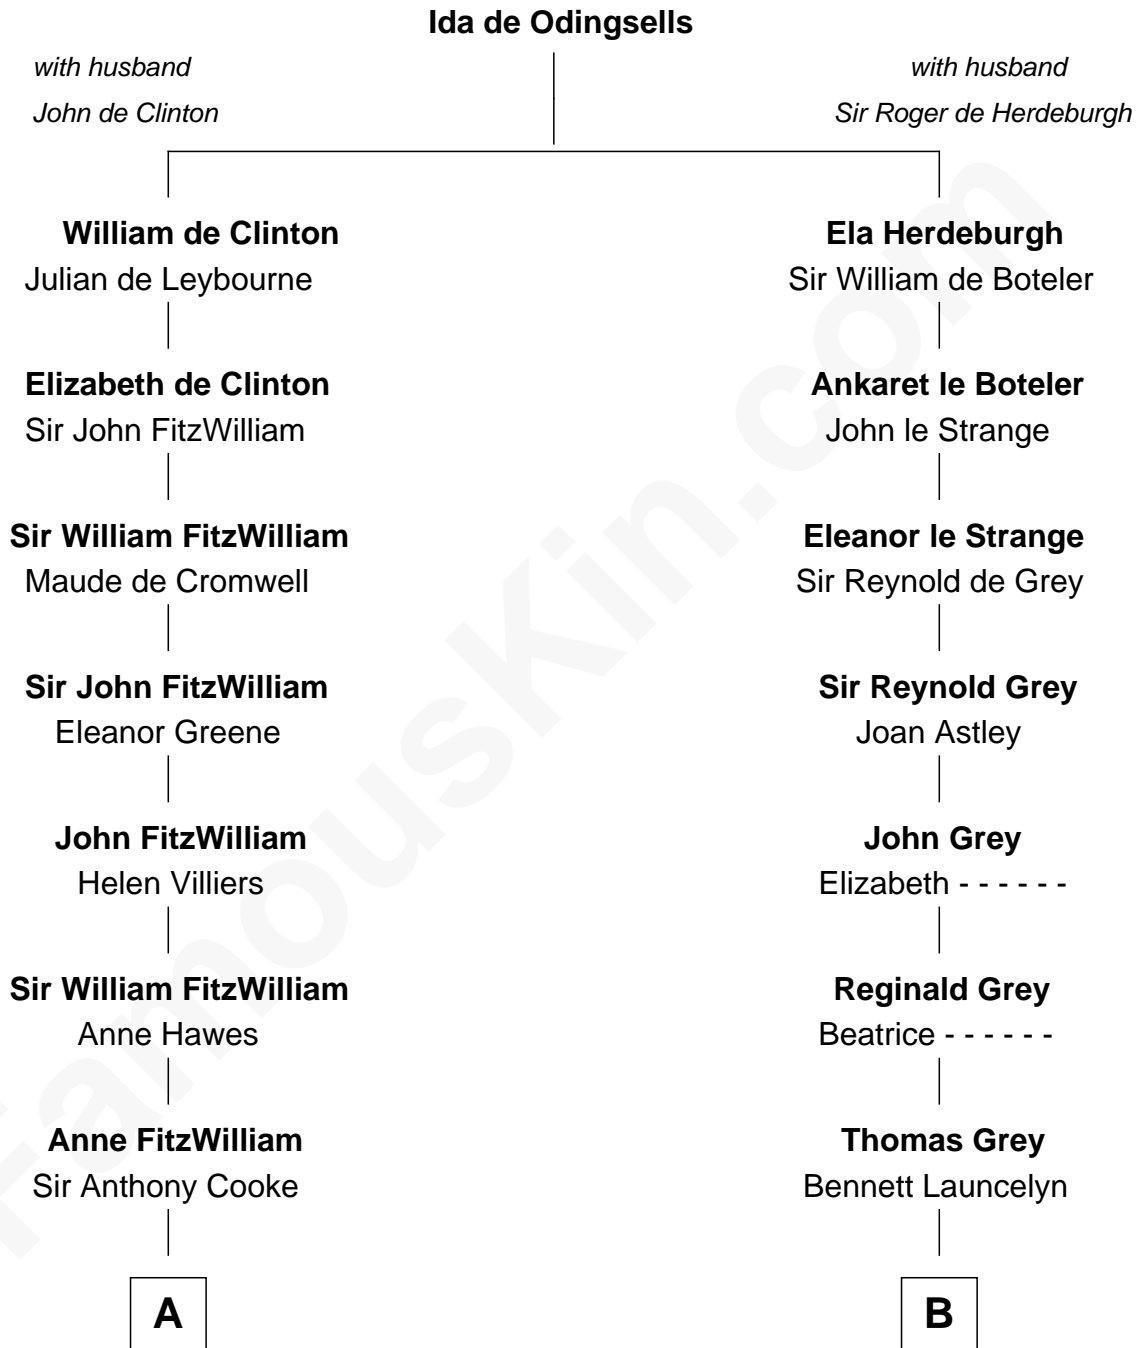

**FamousKin.com**  
**Relationship Chart of**  
**Hugh Grant**  
*Movie Actor*

20th cousin 1 time removed of  
**Henry Sturgis Morgan**  
*Co-Founder of Morgan Stanley*

**C**

**Cyril Randolph**  
Frances Selina Hervey

**Felton George Randolph**  
Emily Margaret Nepean

**Margaret Isobel Randolph**  
John Cassilis MacLean

**Fynvola Susan MacLean**  
James Murray Grant

**Hugh Grant**  
*Movie Actor*

**D**

**Juliet Pierpont**  
Junius Spencer Morgan