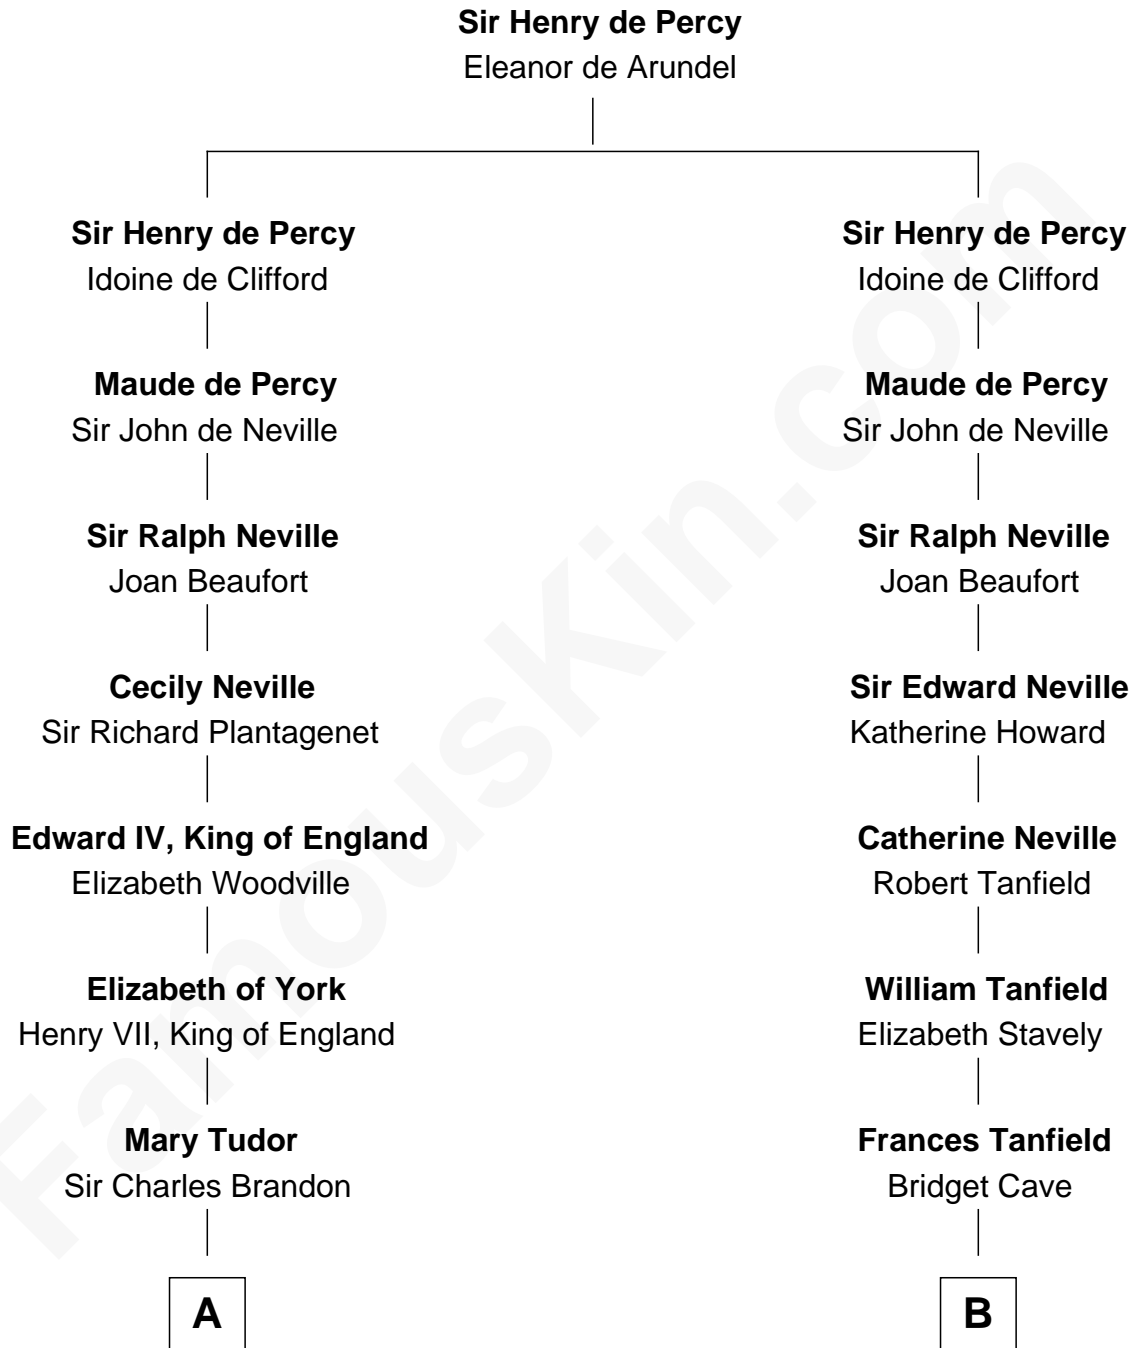

# FamousKin.com Relationship Chart of

**Hugh Grant**  
*Movie Actor*

17th cousin 4 times removed of

**Fitzhugh Lee**  
*40th Governor of Virginia*

**C**

—  
**Cyril Randolph**

Frances Selina Hervey

—  
**Felton George Randolph**

Emily Margaret Nepean

—  
**Margaret Isobel Randolph**

John Cassilis MacLean

—  
**Fynvola Susan MacLean**

James Murray Grant

—  
**Hugh Grant**

*Movie Actor*

FamousKin.com